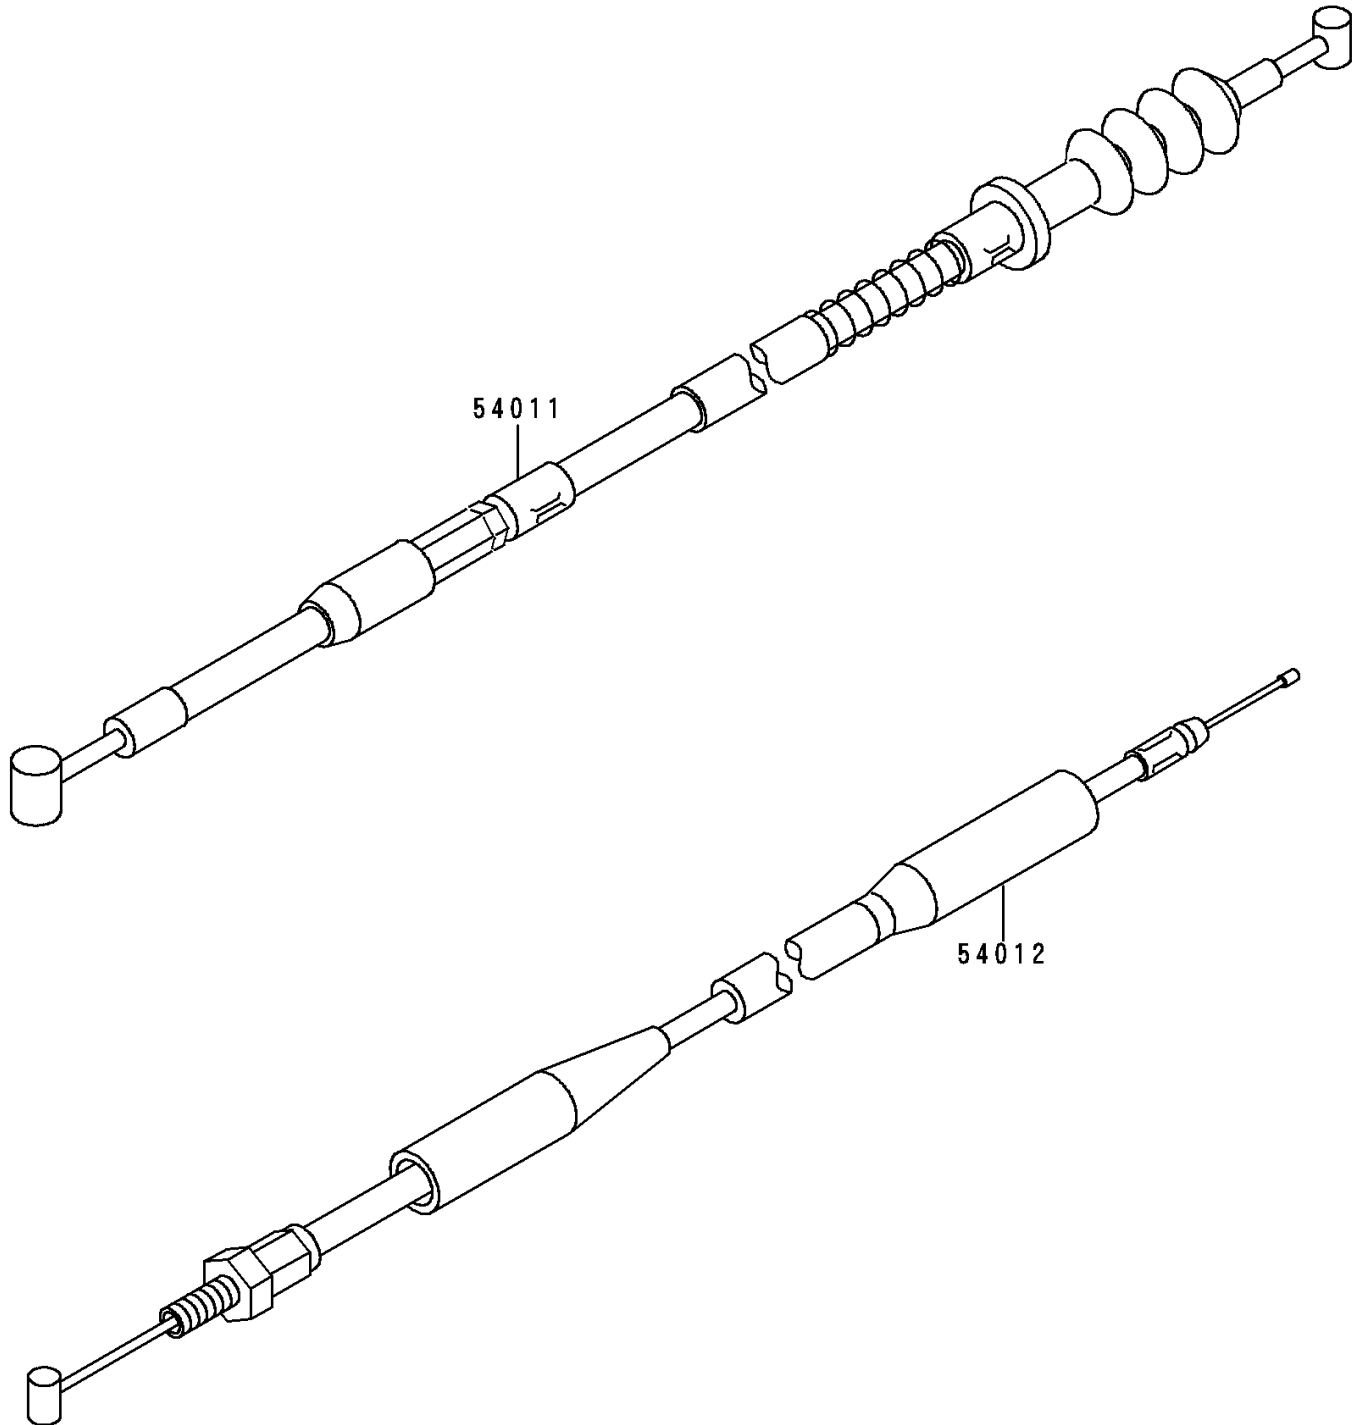

# 1992 Big Wheel PARTS DIAGRAM

Cable

F 25 40

# 1992 Big Wheel PARTS LIST

## Cable

ITEM NAME	PART NUMBER	QUANTITY
CABLE-CLUTCH (Ref # 54011)	54011-1311	1
CABLE-THROTTLE (Ref # 54012)	54012-1411	1