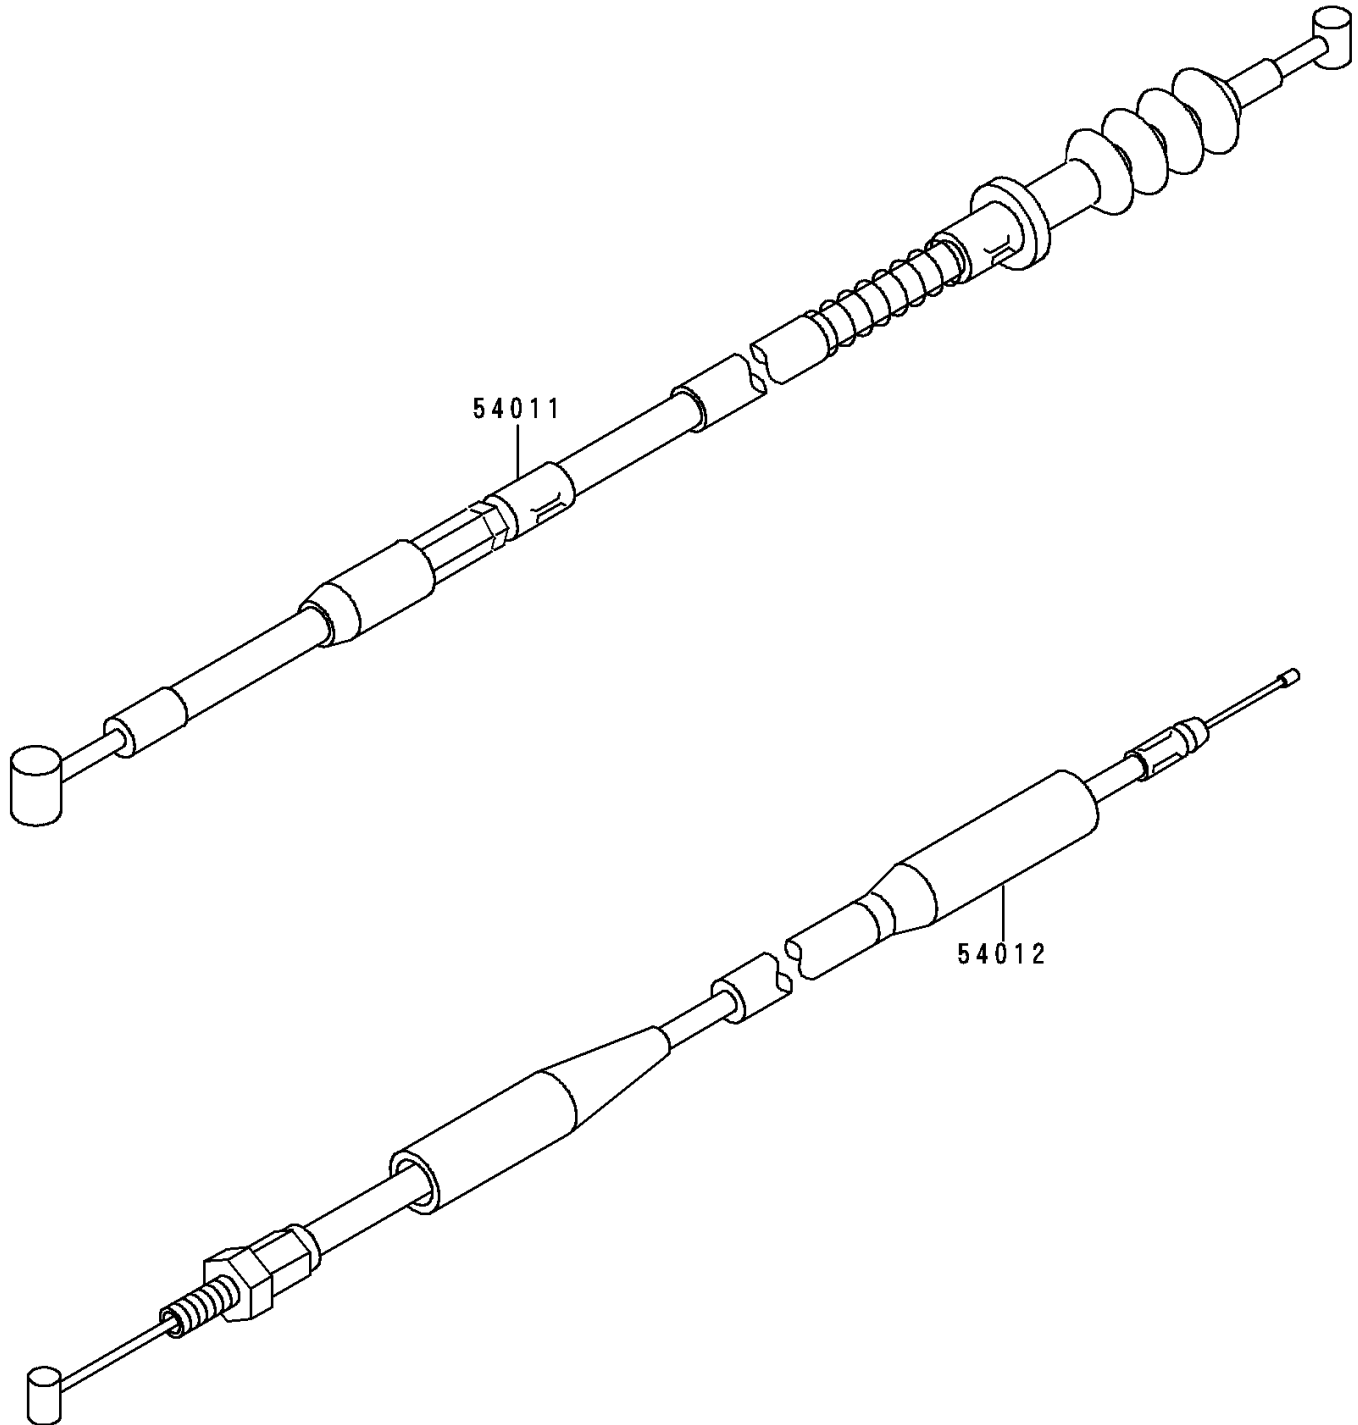

1993 Big Wheel PARTS DIAGRAM

Cable

F 25 40

1993 Big Wheel PARTS LIST

Cable

ITEM NAME	PART NUMBER	QUANTITY
CABLE-CLUTCH (Ref # 54011)	54011-1311	1
CABLE-THROTTLE (Ref # 54012)	54012-1411	1