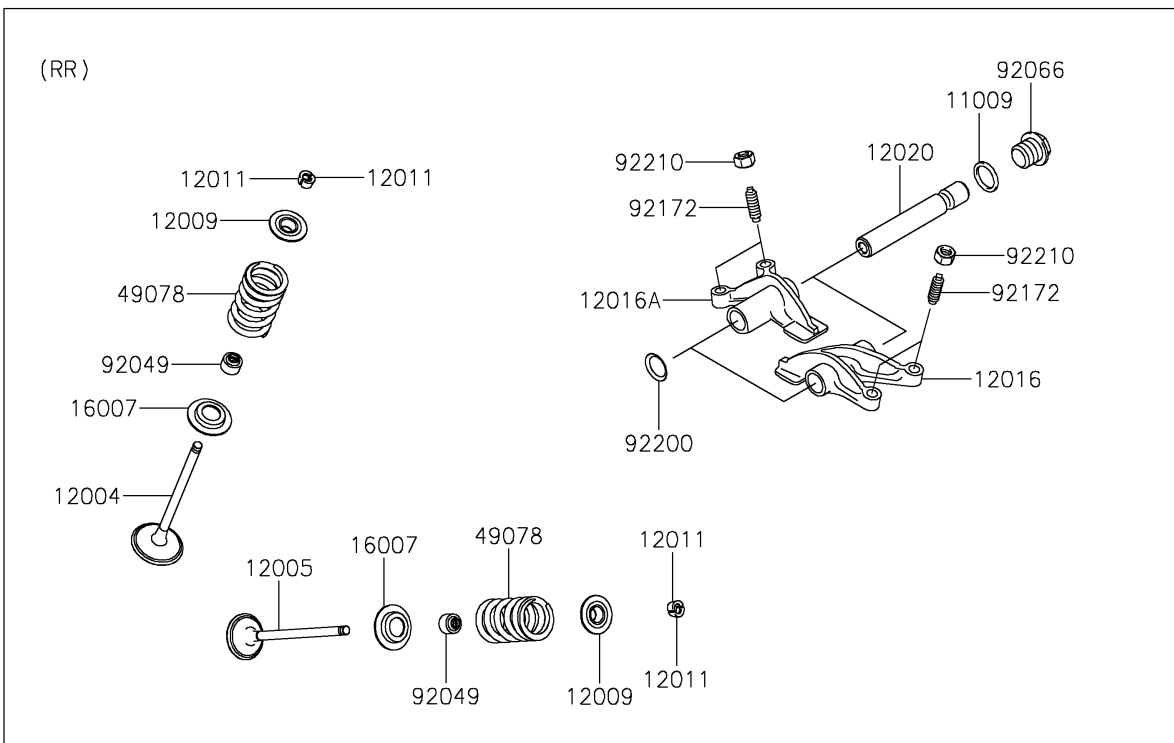

# 2021 TERYX® LE PARTS DIAGRAM

Valve(s)

E1210

## 2021 TERYX® LE PARTS LIST

Valve(s)

ITEM NAME	PART NUMBER	QUANTITY
GASKET,14X18X1.5 (Ref # 11009)	11009-1430	4
VALVE-INTAKE (Ref # 12004)	12004-0048	4
VALVE-EXHAUST (Ref # 12005)	12005-0047	4
RETAINER-VALVE SPRING (Ref # 12009)	12009-1056	8
COLLET (Ref # 12011)	12011-1051	16
ARM-ROCKER,EXHAUST (Ref # 12016)	12016-1128	2
ARM-ROCKER,INTAKE (Ref # 12016A)	12016-1129	2
SHAFT-ROCKER (Ref # 12020)	12020-0004	4
SEAT-SPRING (Ref # 16007)	16007-0703	8
SPRING-ENGINE VALVE (Ref # 49078)	49078-0014	8
SEAL-OIL,VSB58.558 (Ref # 92049)	92049-1218	8
PLUG,DRAIN (Ref # 92066)	92066-2196	4
SCREW,6MM (Ref # 92172)	92172-0737	8
WASHER,13X17X0.3 (Ref # 92200)	92200-0808	4
NUT,6MM (Ref # 92210)	92210-1490	8