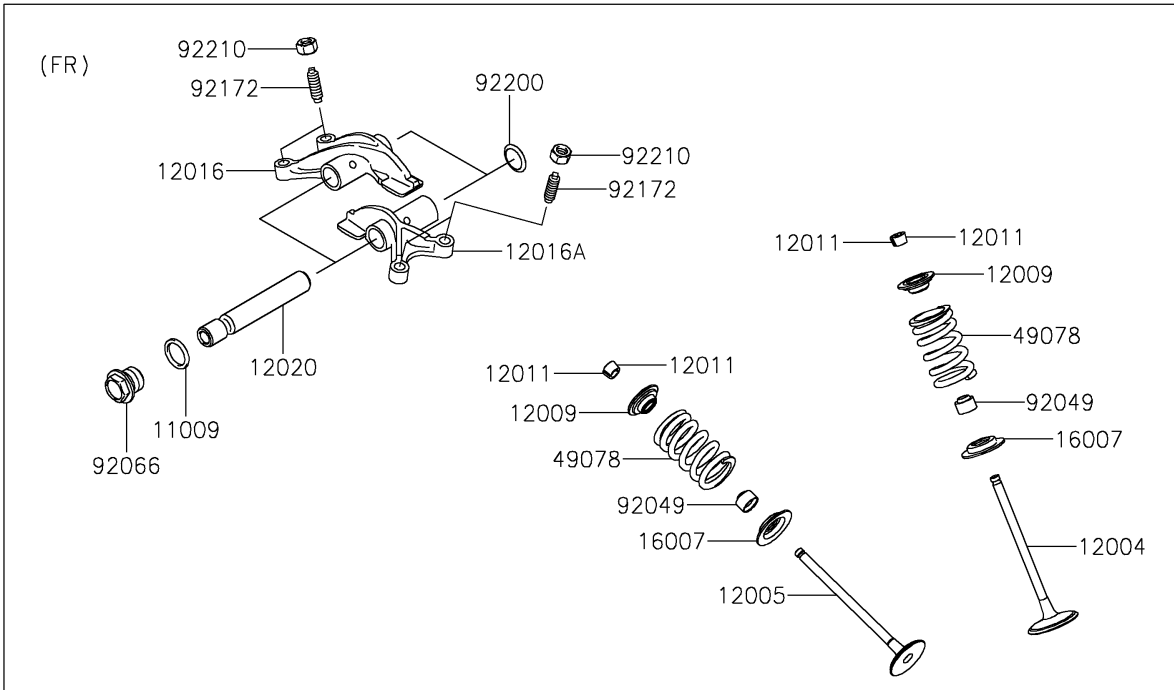

# 2021 TERYX® LE PARTS DIAGRAM

Valve(s)

E1210

## 2021 TERYX® LE PARTS LIST

Valve(s)

ITEM NAME	PART NUMBER	QUANTITY
GASKET,14X18X1.5 (Ref # 11009)	11009-1430	4
VALVE-INTAKE (Ref # 12004)	12004-0048	4
VALVE-EXHAUST (Ref # 12005)	12005-0047	4
RETAINER-VALVE SPRING (Ref # 12009)	12009-1056	8
COLLET (Ref # 12011)	12011-1051	16
ARM-ROCKER,EXHAUST (Ref # 12016)	12016-1128	2
ARM-ROCKER,INTAKE (Ref # 12016A)	12016-1129	2
SHAFT-ROCKER (Ref # 12020)	12020-0004	4
SEAT-SPRING (Ref # 16007)	16007-0703	8
SPRING-ENGINE VALVE (Ref # 49078)	49078-0014	8
SEAL-OIL,VSB58.558 (Ref # 92049)	92049-1218	8
PLUG,DRAIN (Ref # 92066)	92066-2196	4
SCREW,6MM (Ref # 92172)	92172-0737	8
WASHER,13X17X0.3 (Ref # 92200)	92200-0808	4
NUT,6MM (Ref # 92210)	92210-1490	8