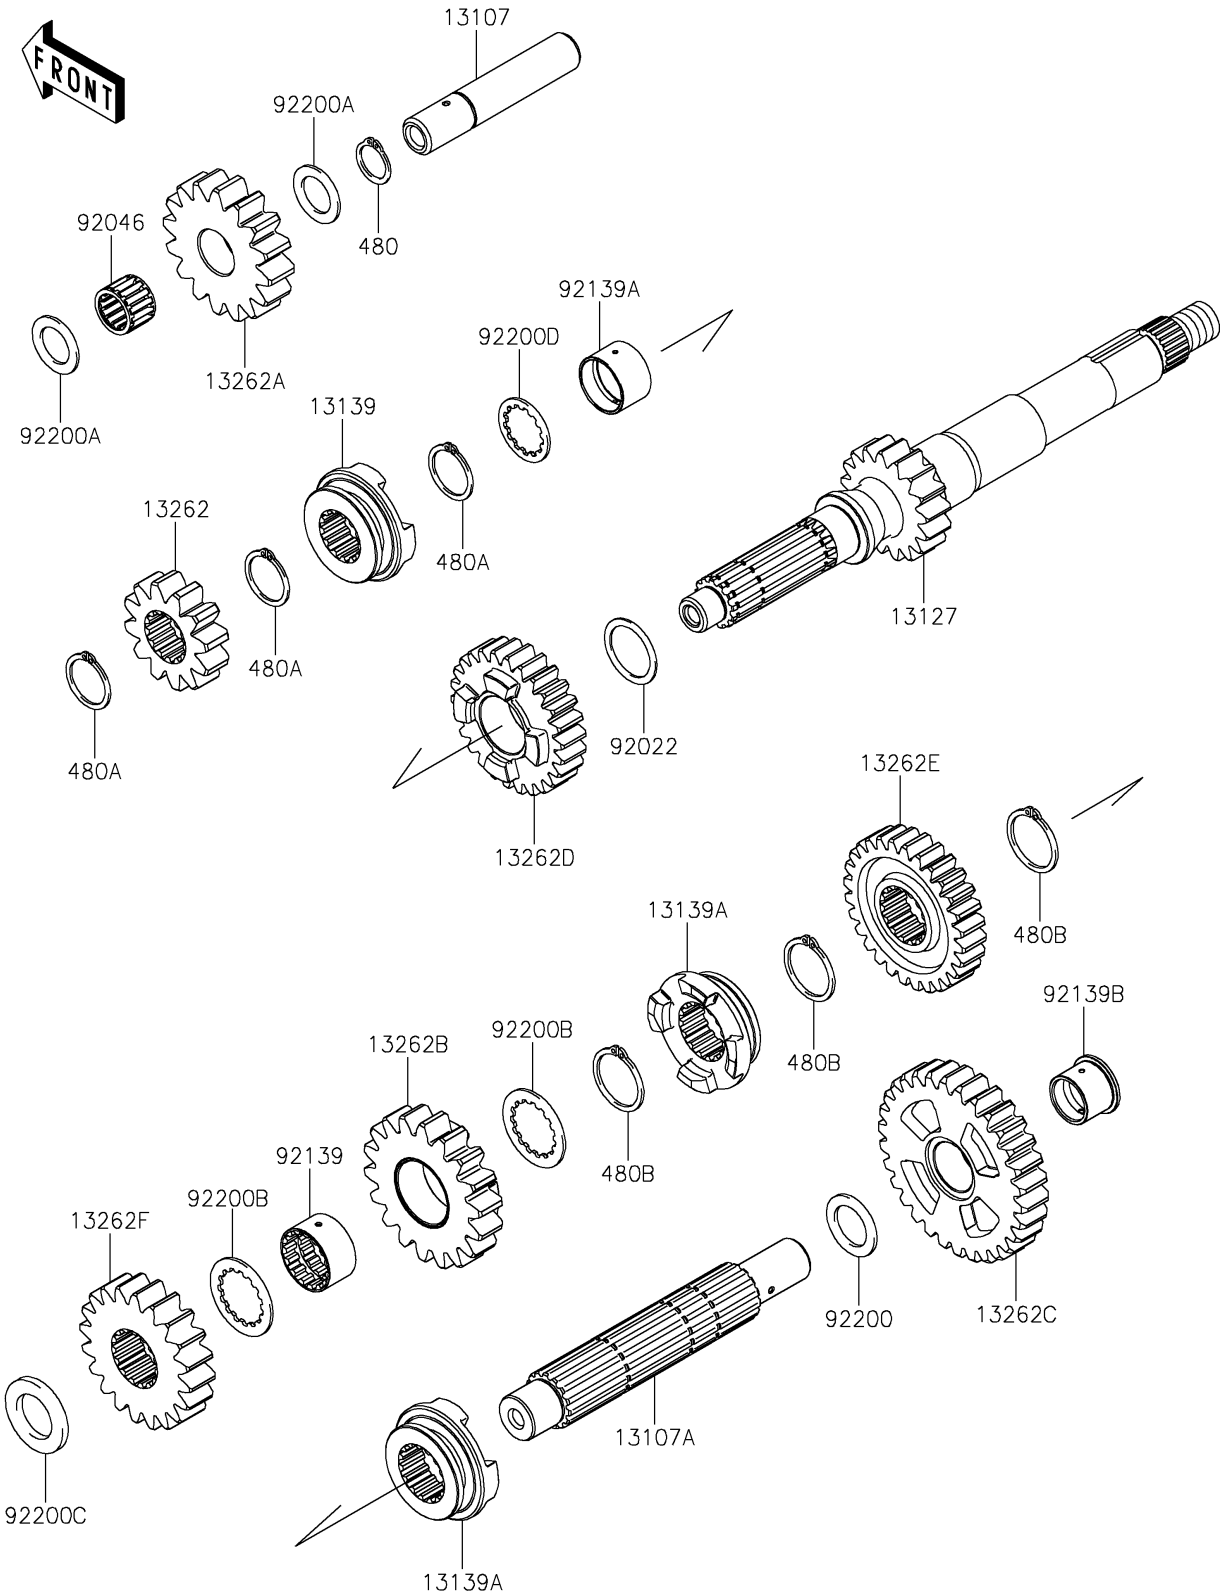

2021 TERYX® LE PARTS DIAGRAM

Transmission

E1361

2021 TERYX® LE PARTS LIST

Transmission

ITEM NAME	PART NUMBER	QUANTITY
SHAFT,REVERSE (Ref # 13107)	13107-0715	1
SHAFT,COUNTER (Ref # 13107A)	13107-0716	1
SHAFT-TRANSMISSION INPUT,17T (Ref # 13127)	13127-0654	1
SHIFTER,INPUT HI (Ref # 13139)	13139-0624	1
SHIFTER,OUTPUT (Ref # 13139A)	13139-0625	2
GEAR,INPUT REVERSE,12T (Ref # 13262)	13262-0861	1
GEAR,REVERSE IDLE,16T (Ref # 13262A)	13262-0862	1
GEAR,OUTPUT REVERSE,18T (Ref # 13262B)	13262-0865	1
GEAR,OUTPUT LOW,31T (Ref # 13262C)	13262-0867	1
GEAR,INPUT HI,26T (Ref # 13262D)	13262-1551	1
GEAR,OUTPUT HI,28T (Ref # 13262E)	13262-1552	1
GEAR,OUTPUT,19T (Ref # 13262F)	13262-1553	1
WASHER,25.3X32X1 (Ref # 92022)	92022-1800	1
BEARING-NEEDLE,182216E03 C3 (Ref # 92046)	92046-0605	1
BUSHING,25X28.3X16.7 (Ref # 92139)	92139-0107	1
BUSHING,25X28X17.8 (Ref # 92139A)	92139-0280	1
BUSHING,20X24X18.7 (Ref # 92139B)	92139-0707	1
WASHER,20.2X30X1.8 (Ref # 92200)	92200-0221	1
WASHER,18.2X28X1.5 (Ref # 92200A)	92200-0716	2
WASHER,28.5X38X1.5 (Ref # 92200B)	92200-0717	2
WASHER,22.2X36X3.6 (Ref # 92200C)	92200-0718	1
WASHER,25.2X31.0X1.5 (Ref # 92200D)	92200-1239	1
CIRCLIP-TYPE-C,18MM (Ref # 480)	480J1800	1
CIRCLIP-TYPE-C,24MM (Ref # 480A)	480J2400	3
CIRCLIP-TYPE-C,28MM (Ref # 480B)	480J2800	3