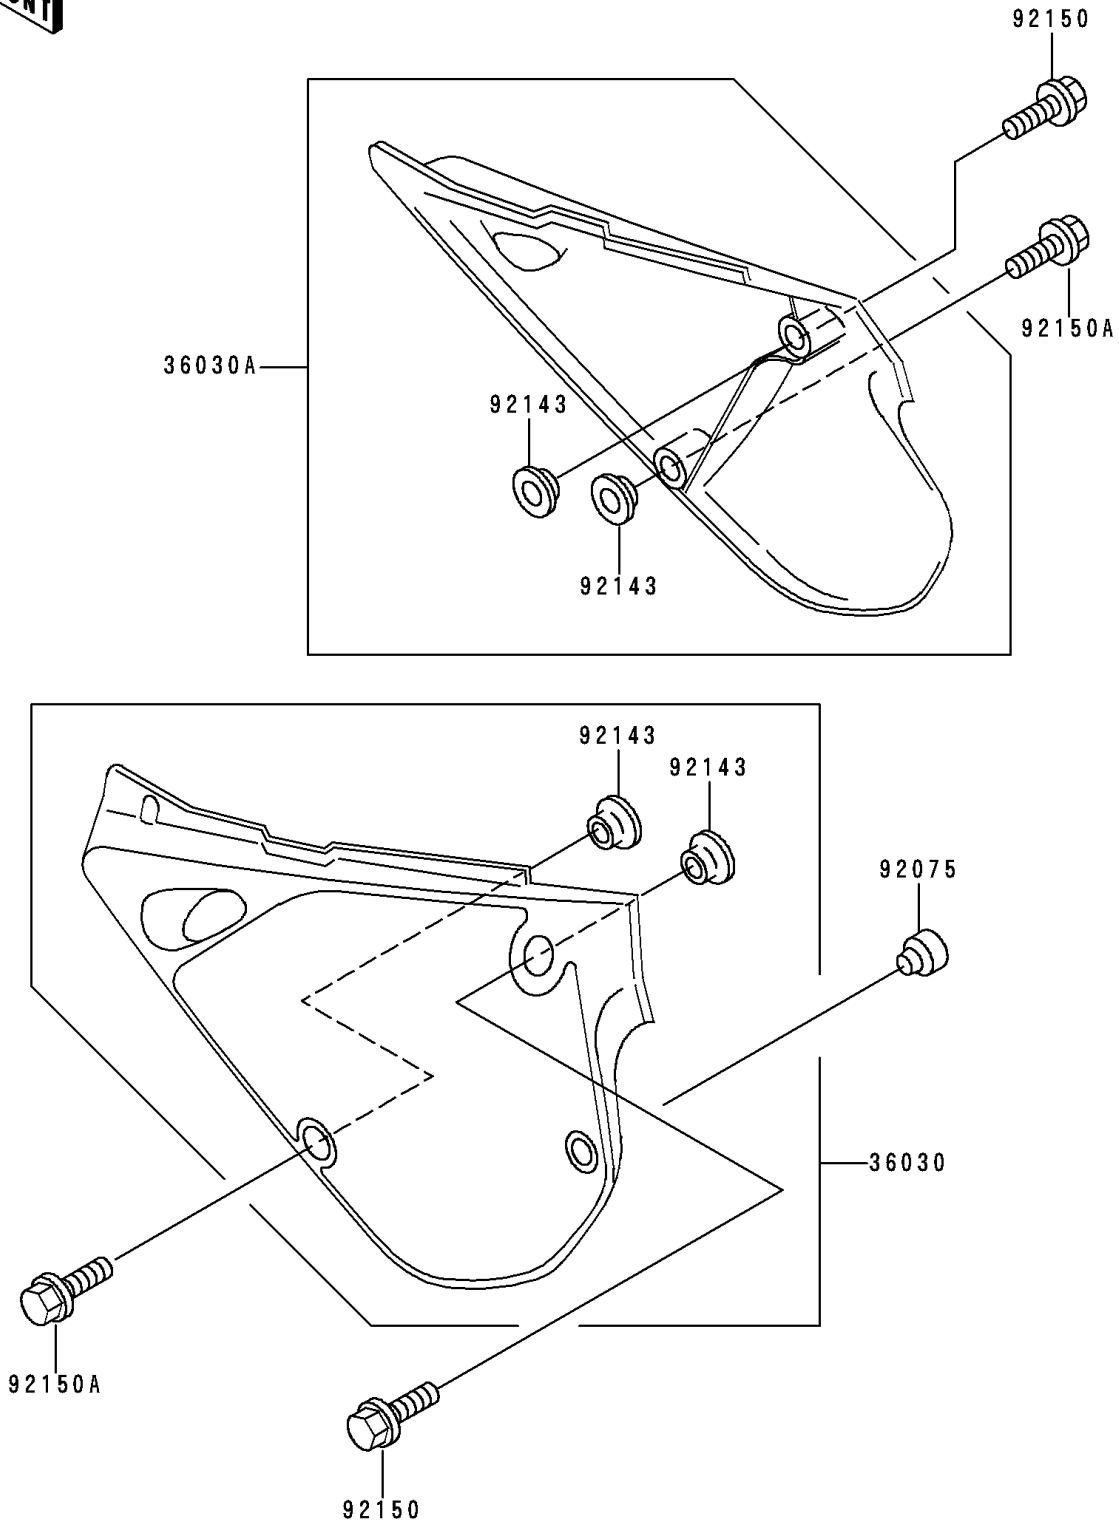

# 1993 KX80 PARTS DIAGRAM

Side Cover

F2611

# 1993 KX80 PARTS LIST

## Side Cover

ITEM NAME	PART NUMBER	QUANTITY
COVER-SIDE,LH,L.GREEN (Ref # 36030)	36030-5023-6W	1
COVER-SIDE,RH,L.GREEN (Ref # 36030A)	36030-5024-6W	1
DAMPER (Ref # 92075)	92075-1598	1
COLLAR (Ref # 92143)	92143-1470	4
BOLT,6X20 (Ref # 92150)	92150-1339	2
BOLT,6X14 (Ref # 92150A)	92150-1340	2