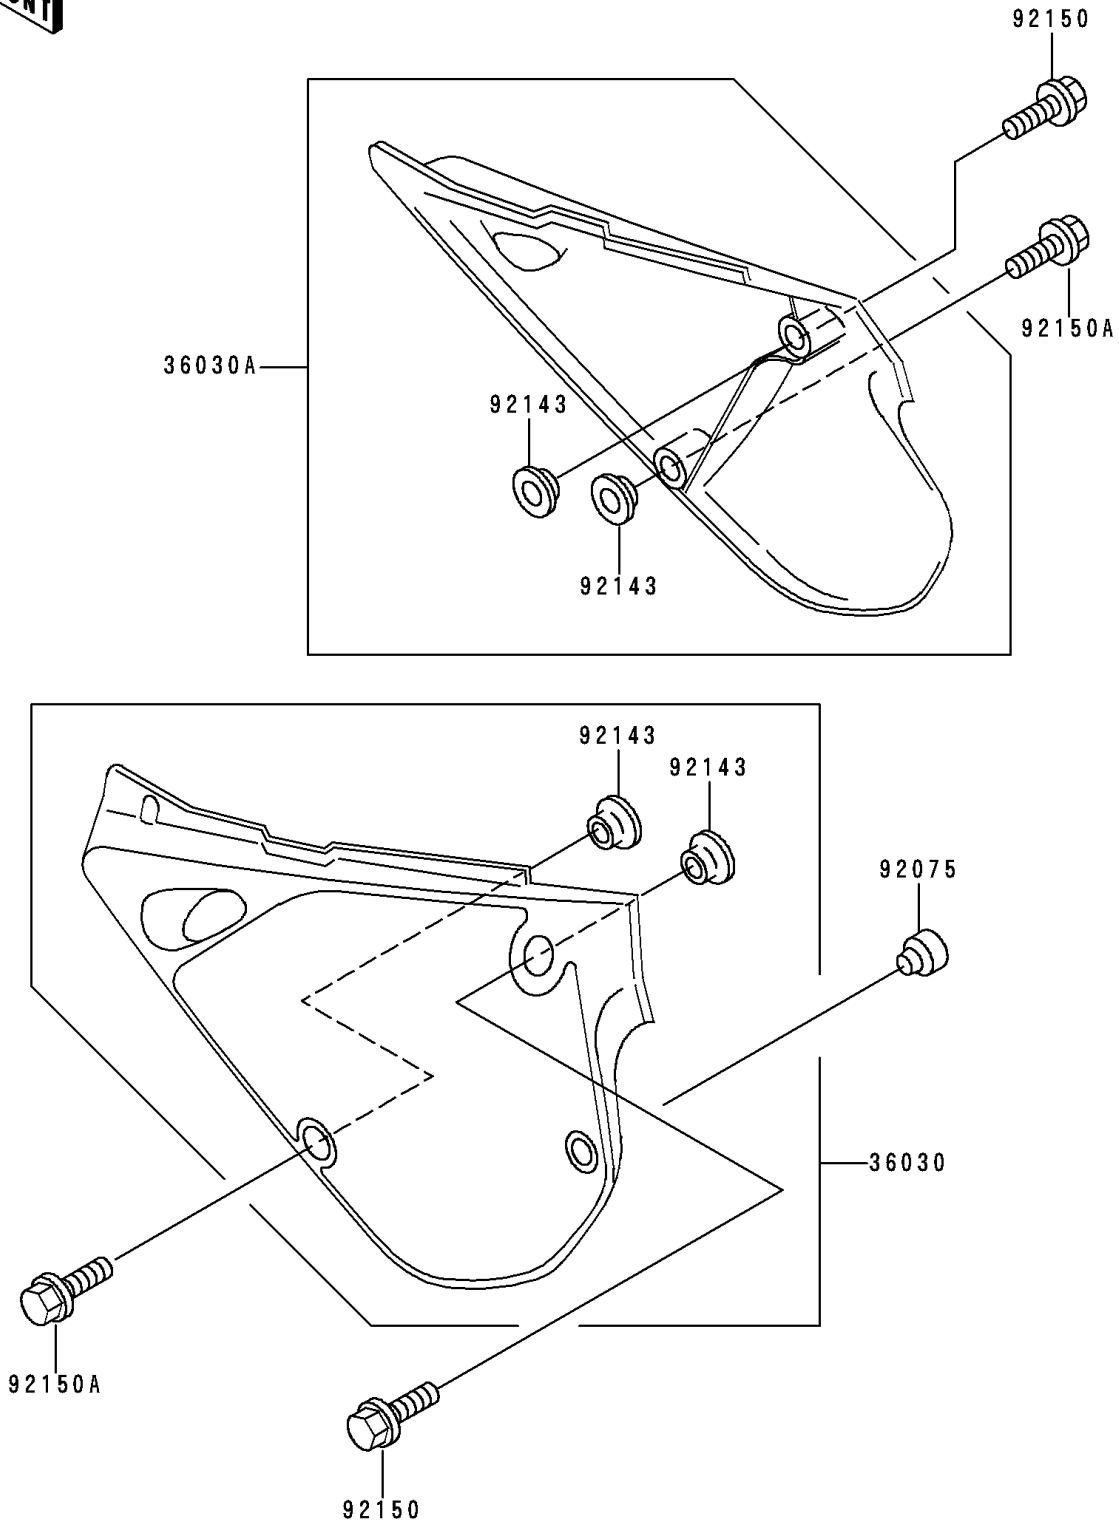

1993 KX80 PARTS DIAGRAM

Side Cover

F2611

1993 KX80 PARTS LIST

Side Cover

ITEM NAME	PART NUMBER	QUANTITY
COVER-SIDE,LH,L.GREEN (Ref # 36030)	36030-5023-6W	1
COVER-SIDE,RH,L.GREEN (Ref # 36030A)	36030-5024-6W	1
DAMPER (Ref # 92075)	92075-1598	1
COLLAR (Ref # 92143)	92143-1470	4
BOLT,6X20 (Ref # 92150)	92150-1339	2
BOLT,6X14 (Ref # 92150A)	92150-1340	2