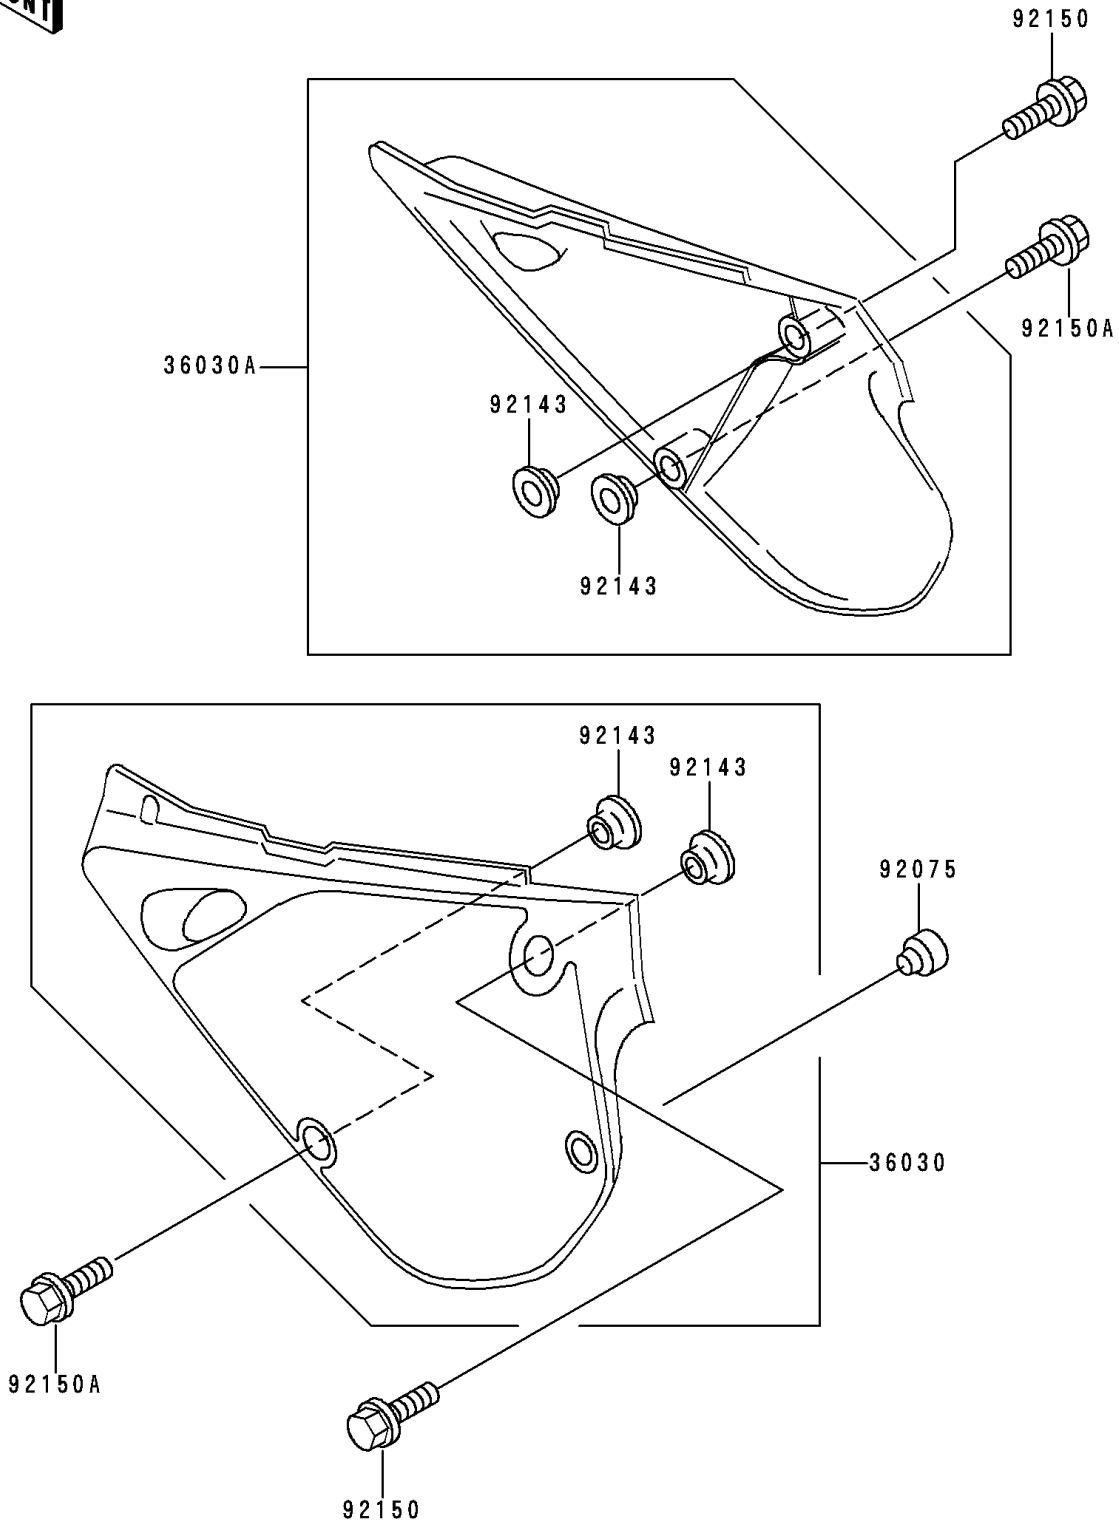

1992 Big Wheel PARTS DIAGRAM

Side Cover

F2611

1992 Big Wheel PARTS LIST

Side Cover

ITEM NAME	PART NUMBER	QUANTITY
COVER-SIDE,LH,L.GREEN (Ref # 36030)	36030-5023-6W	1
COVER-SIDE,RH,L.GREEN (Ref # 36030A)	36030-5024-6W	1
DAMPER (Ref # 92075)	92075-1598	1
COLLAR (Ref # 92143)	92143-1470	4
BOLT,6X20 (Ref # 92150)	92150-1339	2
BOLT,6X14 (Ref # 92150A)	92150-1340	2