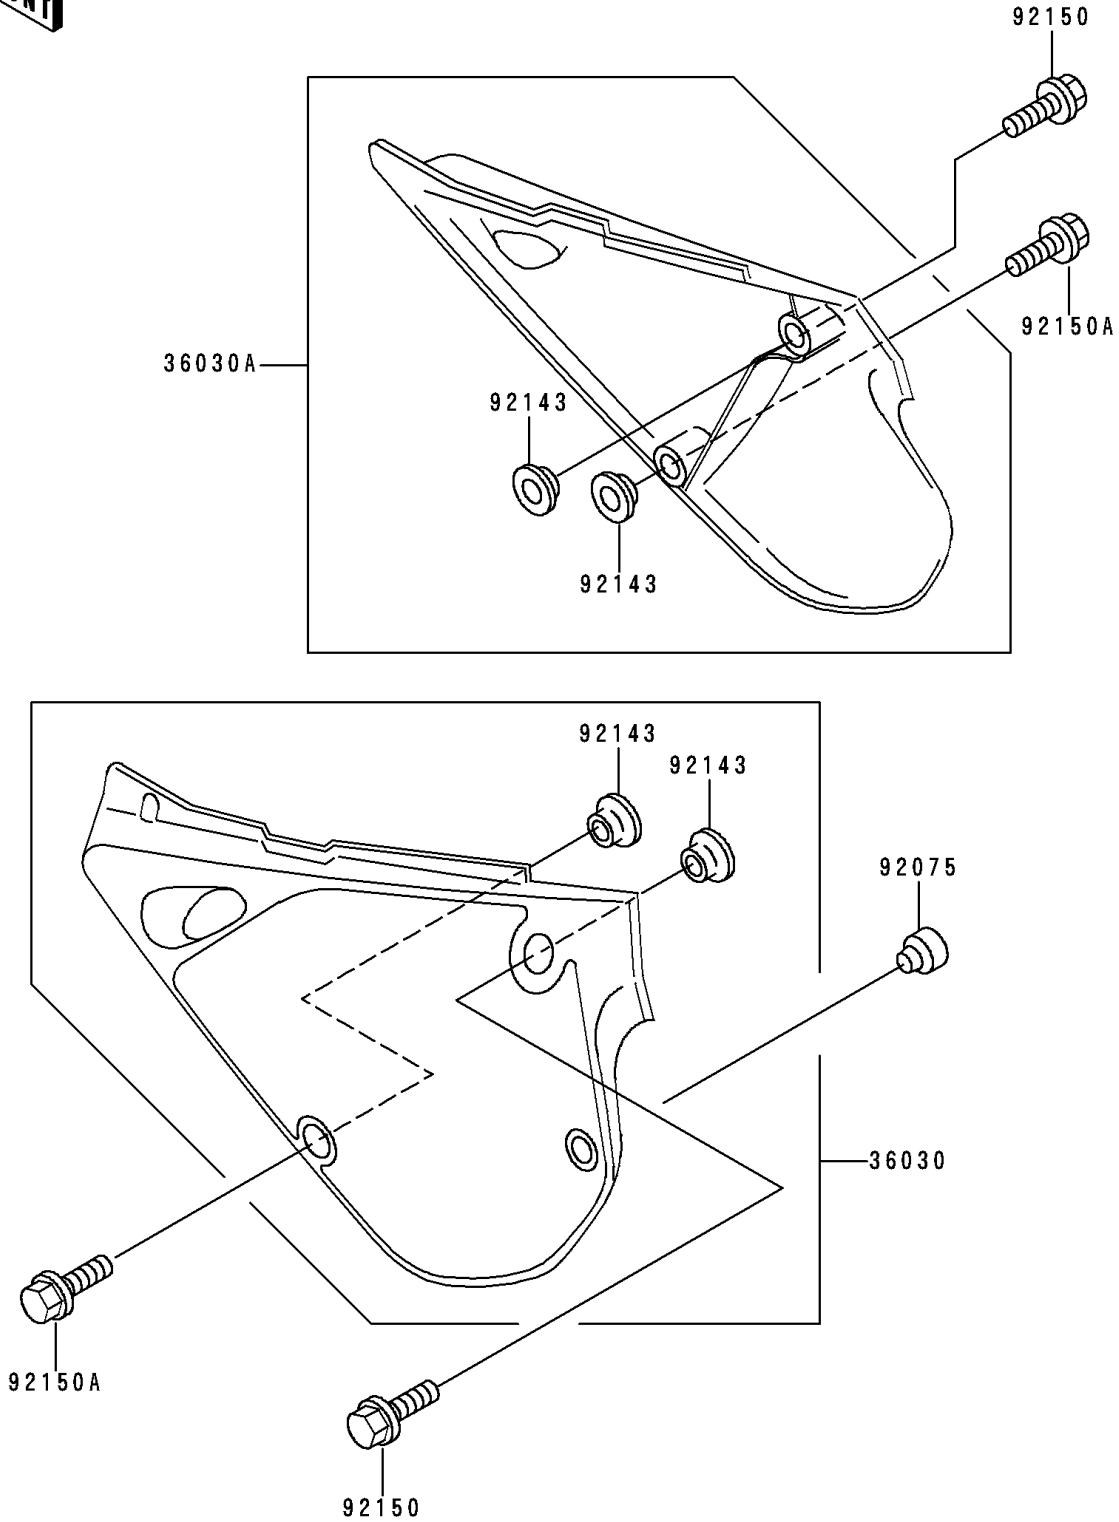

1993 Big Wheel PARTS DIAGRAM

Side Cover

F2611

1993 Big Wheel PARTS LIST

Side Cover

ITEM NAME	PART NUMBER	QUANTITY
COVER-SIDE,LH,L.GREEN (Ref # 36030)	36030-5023-6W	1
COVER-SIDE,RH,L.GREEN (Ref # 36030A)	36030-5024-6W	1
DAMPER (Ref # 92075)	92075-1598	1
COLLAR (Ref # 92143)	92143-1470	4
BOLT,6X20 (Ref # 92150)	92150-1339	2
BOLT,6X14 (Ref # 92150A)	92150-1340	2