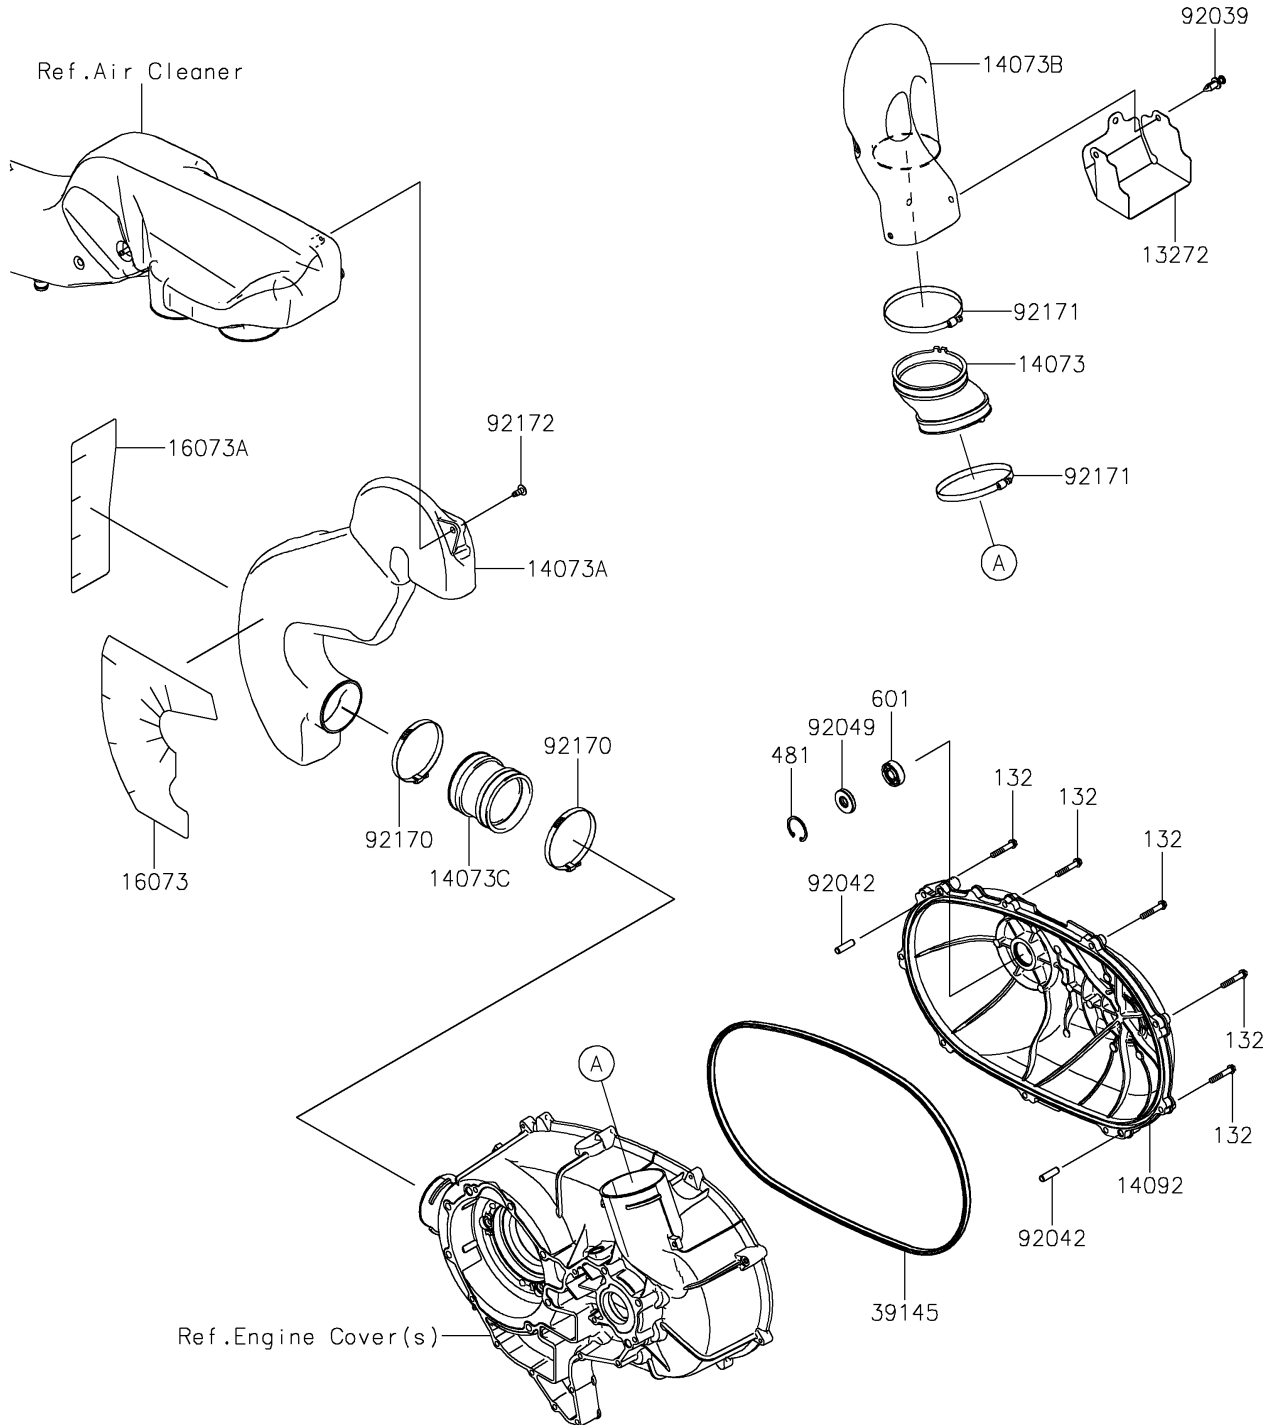

# 2021 TERYX® LE PARTS DIAGRAM

## Converter Cover

E1393

## 2021 TERYX® LE PARTS LIST

### Converter Cover

ITEM NAME	PART NUMBER	QUANTITY
PLATE (Ref # 13272)	13272-2060	1
DUCT,JOINT (Ref # 14073)	14073-0307	1
DUCT,INTAKE (Ref # 14073A)	14073-0760	1
DUCT,EXHAUST (Ref # 14073B)	14073-0839	1
DUCT,JOINT (Ref # 14073C)	14073-1805	1
COVER,CVT (Ref # 14092)	14092-0266	1
INSULATOR (Ref # 16073)	16073-0843	1
INSULATOR (Ref # 16073A)	16073-0844	1
TRIM-SEAL,CVT COVER (Ref # 39145)	39145-0043	1
RIVET (Ref # 92039)	92039-0776	3
PIN,DOWEL,8X28 (Ref # 92042)	92042-050	2
SEAL-OIL,12X32X5.8 (Ref # 92049)	92049-0167	1
CLAMP (Ref # 92170)	92170-1763	2
CLAMP (Ref # 92171)	92171-1383	2
SCREW (Ref # 92172)	92172-0297	1
BOLT-FLANGED-SMALL,6X35 (Ref # 132)	132BA0635	9
CIRCLIP-TYPE-C,32MM (Ref # 481)	481J3200	1
BEARING-BALL (Ref # 601)	601A6201	1