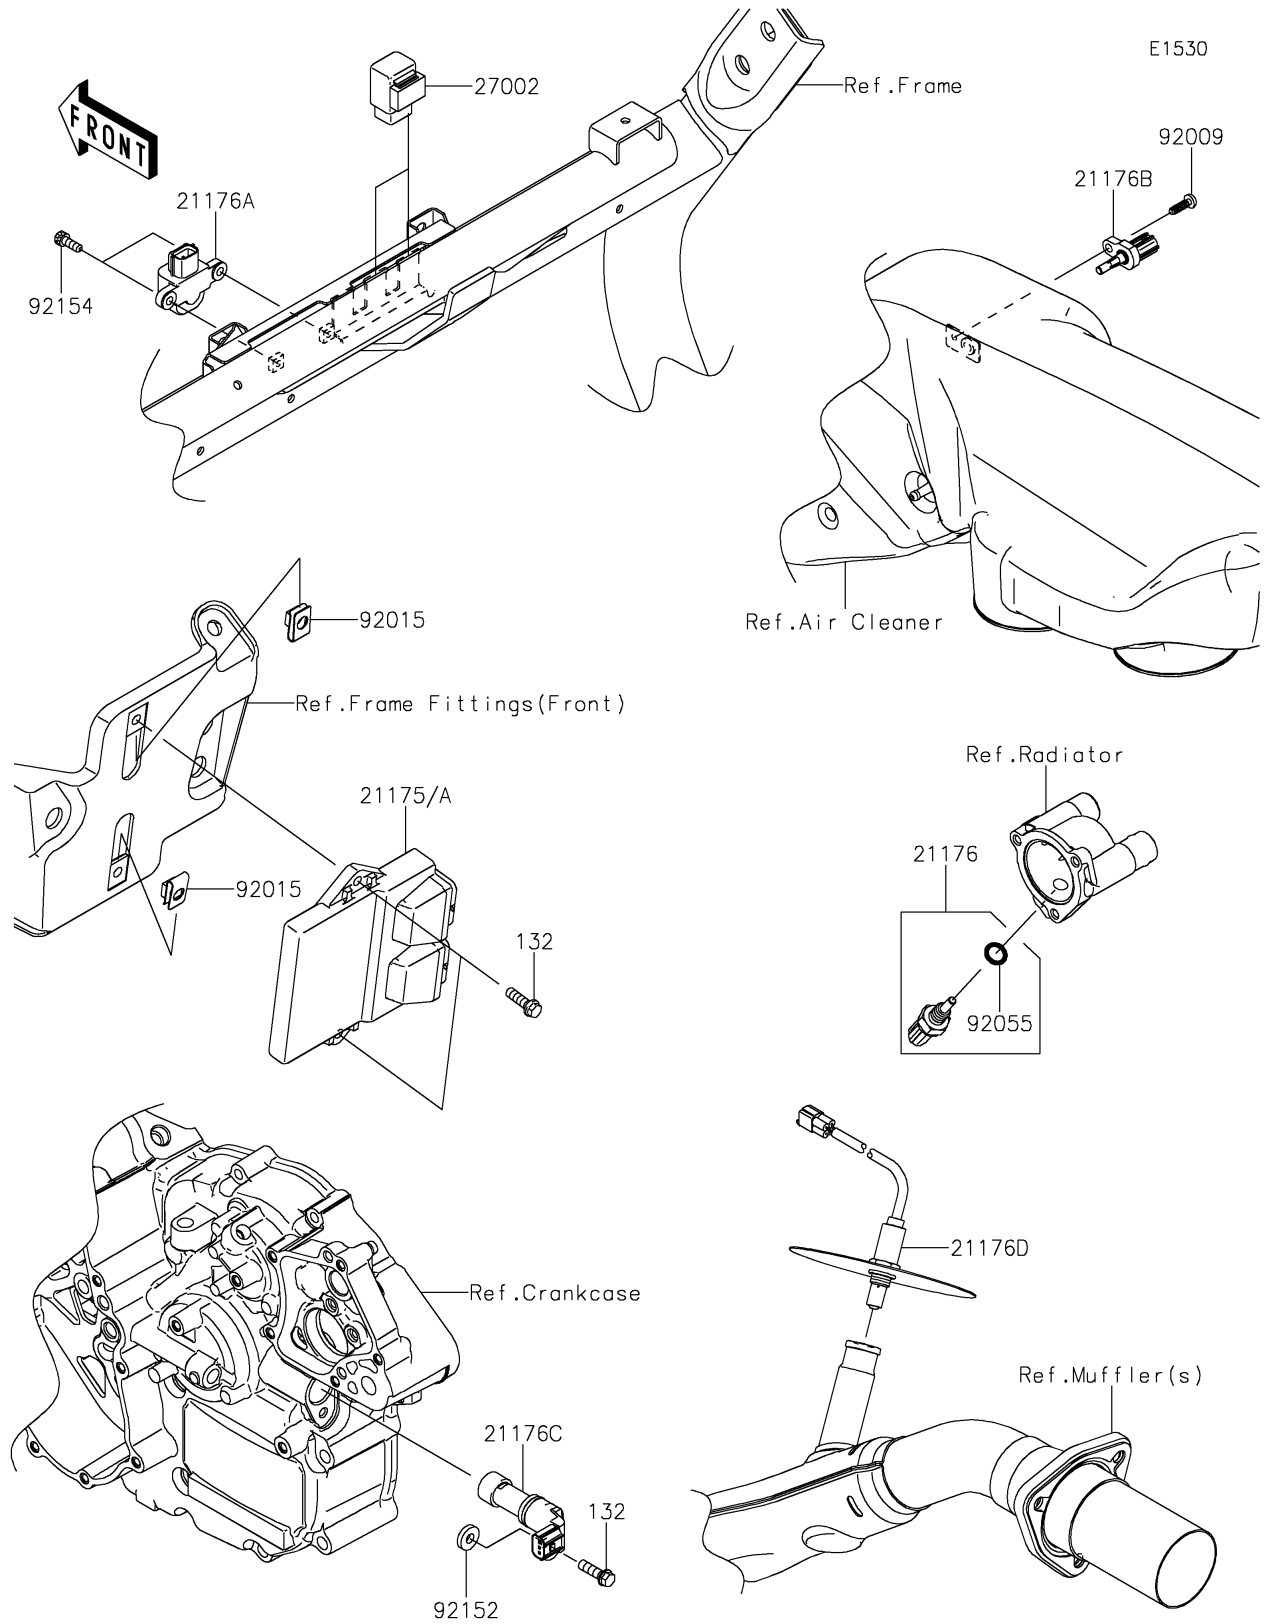

2021 TERYX® LE PARTS DIAGRAM

Fuel Injection

2021 TERYX® LE PARTS LIST

Fuel Injection

ITEM NAME	PART NUMBER	QUANTITY
CONTROL UNIT-ELECTRONIC (Ref # 21175)	21175-1151	1
CONTROL UNIT-ELECTRONIC (Ref # 21175A)	21175-1258	1
SENSOR,WATER TEMP (Ref # 21176)	21176-0009	1
SENSOR,VEHICLE-DOWN (Ref # 21176A)	21176-0026	1
SENSOR,AIR TEMPERATURE (Ref # 21176B)	21176-0048	1
SENSOR,SPEED (Ref # 21176C)	21176-0712	1
SENSOR,OXYGEN (Ref # 21176D)	21176-0823	1
RELAY-ASSY (Ref # 27002)	27002-1062	2
SCREW,TAPPING,5X16 (Ref # 92009)	92009-1984	1
NUT,6MM (Ref # 92015)	92015-1602	2
RING-O,9.5X1.9 (Ref # 92055)	92055-0016	1
COLLAR,6.5X16X3.2 (Ref # 92152)	92152-1975	1
BOLT,SOCKET,5X14 (Ref # 92154)	92154-1841	2
BOLT-FLANGED-SMALL,6X20 (Ref # 132)	132BA0620	3