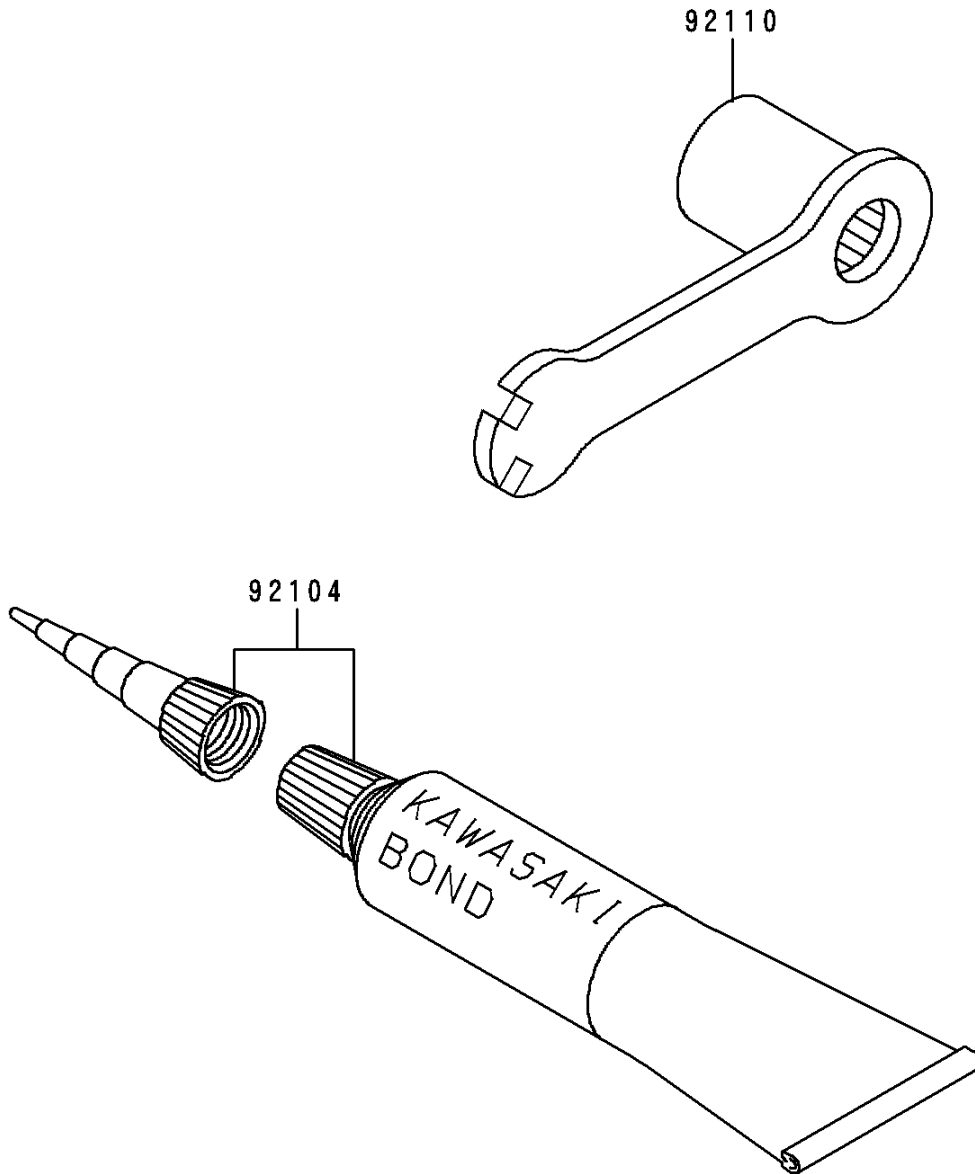

1993 KX80 PARTS DIAGRAM

Tool

F2810

1993 KX80 PARTS LIST

Tool

ITEM NAME	PART NUMBER	QUANTITY
GASKET-LIQUID,TUBE,100G,SILVER (Ref # 92104)	92104-002	1
TOOL-WRENCH,BOX,21MM&SPOKE (Ref # 92110)	92110-1119	1