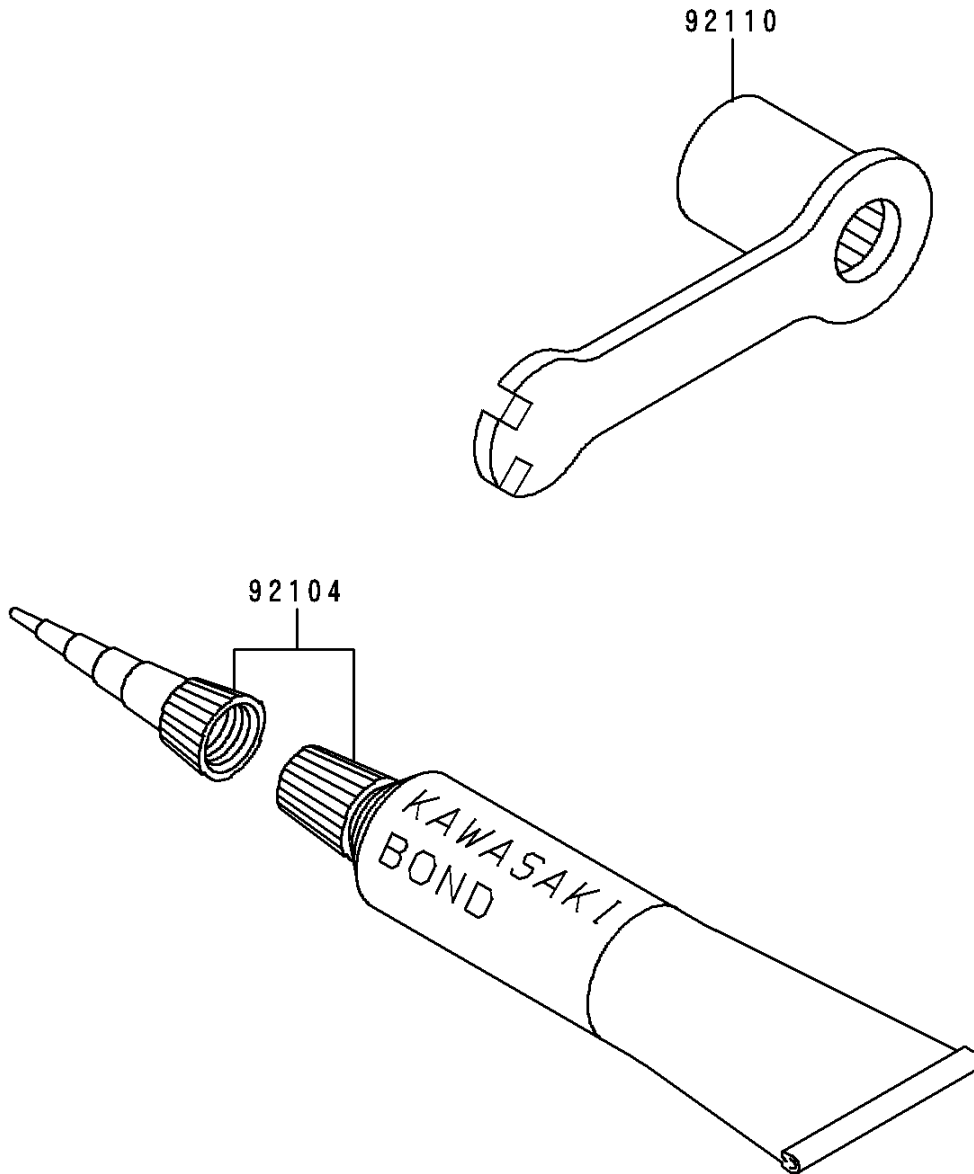

1993 KX80 PARTS DIAGRAM

Tool

F2810

1993 KX80 PARTS LIST

Tool

ITEM NAME	PART NUMBER	QUANTITY
GASKET-LIQUID,TUBE,100G,SILVER (Ref # 92104)	92104-002	1
TOOL-WRENCH,BOX,21MM&SPOKE (Ref # 92110)	92110-1119	1