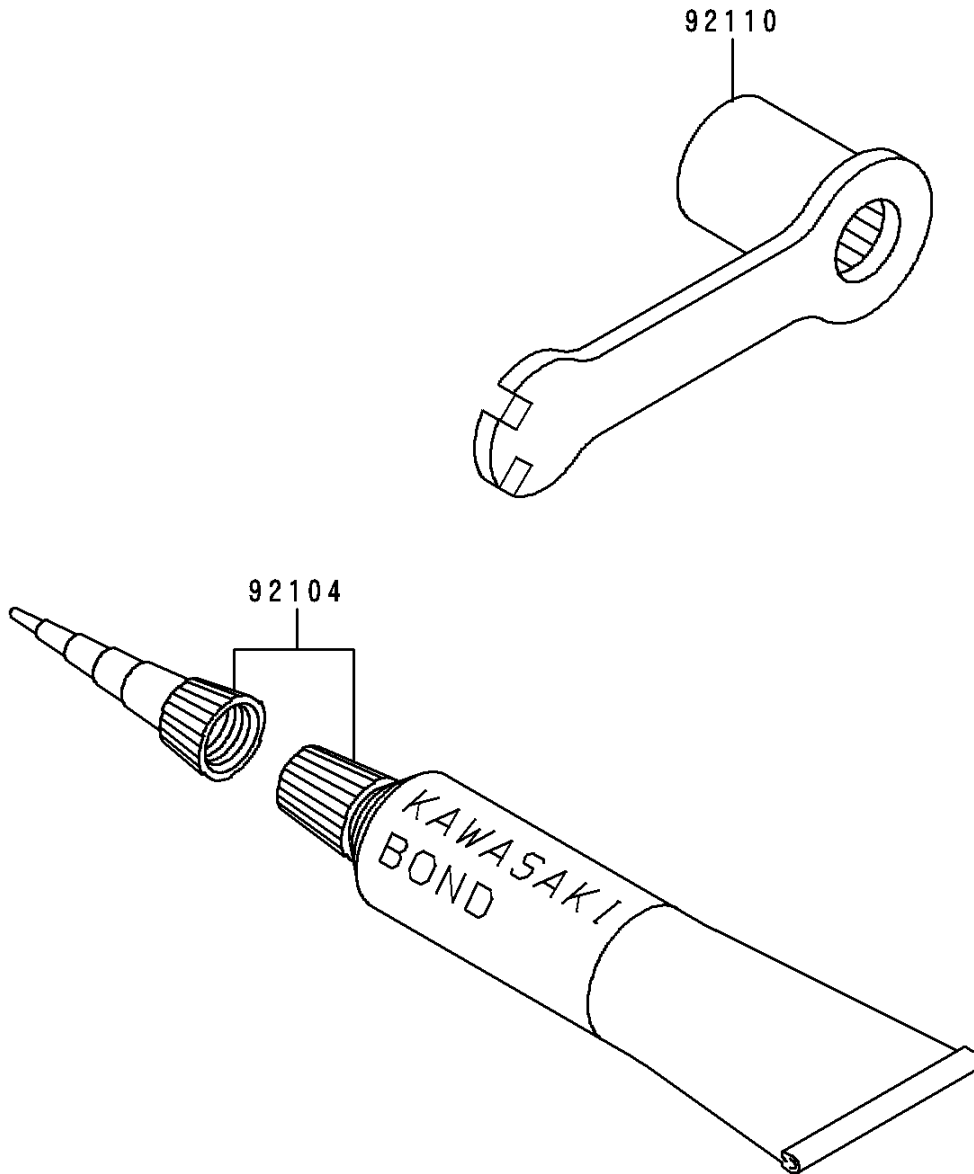

1992 Big Wheel PARTS DIAGRAM

Tool

F2810

1992 Big Wheel PARTS LIST

Tool

ITEM NAME	PART NUMBER	QUANTITY
GASKET-LIQUID,TUBE,100G,SILVER (Ref # 92104)	92104-002	1
TOOL-WRENCH,BOX,21MM&SPOKE (Ref # 92110)	92110-1119	1