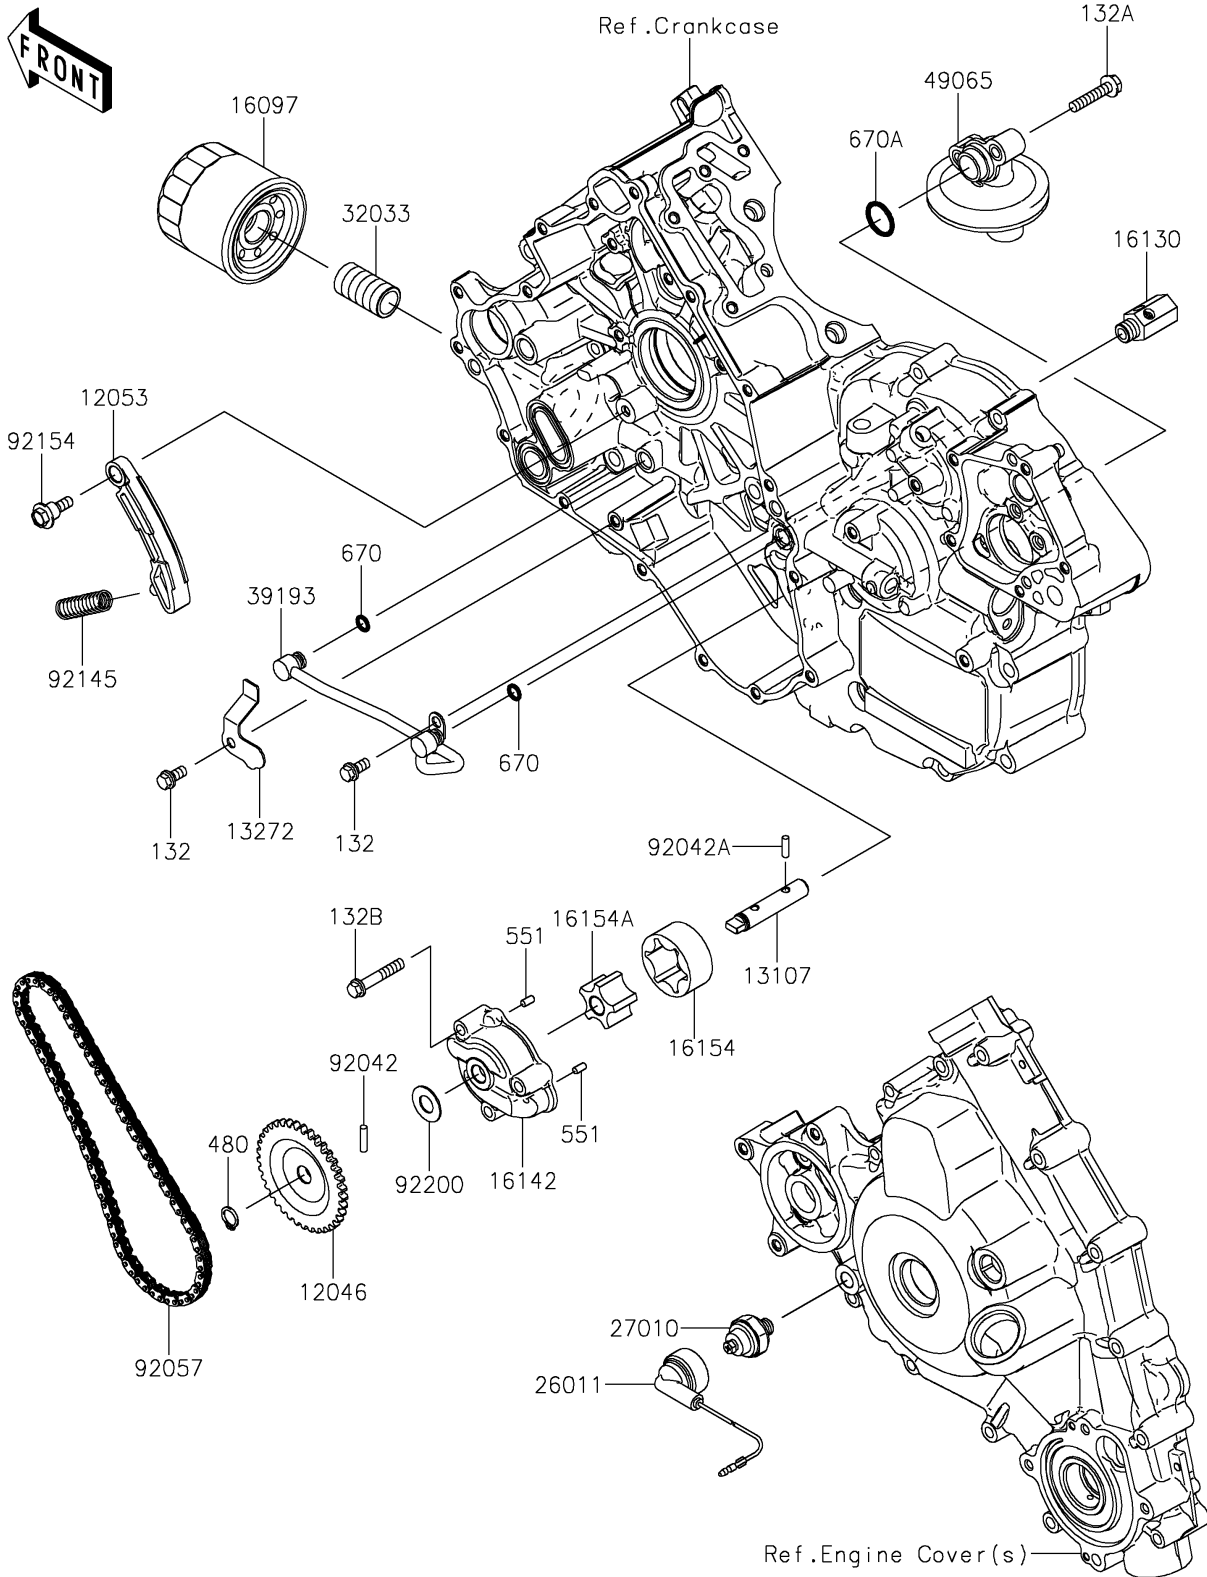

2021 TERYX® LE PARTS DIAGRAM

Oil Pump/Oil Filter

E1710

2021 TERYX® LE PARTS LIST

Oil Pump/Oil Filter

ITEM NAME	PART NUMBER	QUANTITY
SPROCKET,OIL PUMP,37T (Ref # 12046)	12046-0577	1
GUIDE-CHAIN (Ref # 12053)	12053-0180	1
SHAFT,OIL PUMP (Ref # 13107)	13107-0718	1
PLATE (Ref # 13272)	13272-0988	1
FILTER-ASSY-OIL (Ref # 16097)	16097-0007	1
VALVE-ASSY-RELIEF (Ref # 16130)	16130-1058	1
COVER-PUMP (Ref # 16142)	16142-0704	1
ROTOR-PUMP,OUTER (Ref # 16154)	16154-0706	1
ROTOR-PUMP,INNER (Ref # 16154A)	16154-0707	1
WIRE-LEAD (Ref # 26011)	26011-0818	1
SWITCH,OIL PRESSURE (Ref # 27010)	27010-1313	1
PIPE,OIL FILTER (Ref # 32033)	32033-1535	1
PIPE-OIL (Ref # 39193)	39193-0570	1
FILTER-OIL (Ref # 49065)	49065-0710	1
PIN,DOWEL,4X16.8 (Ref # 92042)	92042-029	1
PIN,DOWEL,4X13.8 (Ref # 92042A)	92042-030	1
CHAIN,DID SCR-0409 SV (Ref # 92057)	92057-0561	1
SPRING (Ref # 92145)	92145-0830	1
BOLT,FLANGED,6X8.3 (Ref # 92154)	92154-0709	1
WASHER,11.3X23X1 (Ref # 92200)	92200-0719	1
BOLT-FLANGED-SMALL,6X12 (Ref # 132)	132BA0612	2
BOLT-FLANGED-SMALL,6X30 (Ref # 132A)	132BA0630	2
BOLT-FLANGED-SMALL,6X35 (Ref # 132B)	132BA0635	3
CIRCLIP-TYPE-C,11MM (Ref # 480)	480J1100	1
PIN-DOWEL,4X8 (Ref # 551)	551A0408	2
O RING,7MM (Ref # 670)	670D1507	2
O RING,18MM (Ref # 670A)	670D2018	1