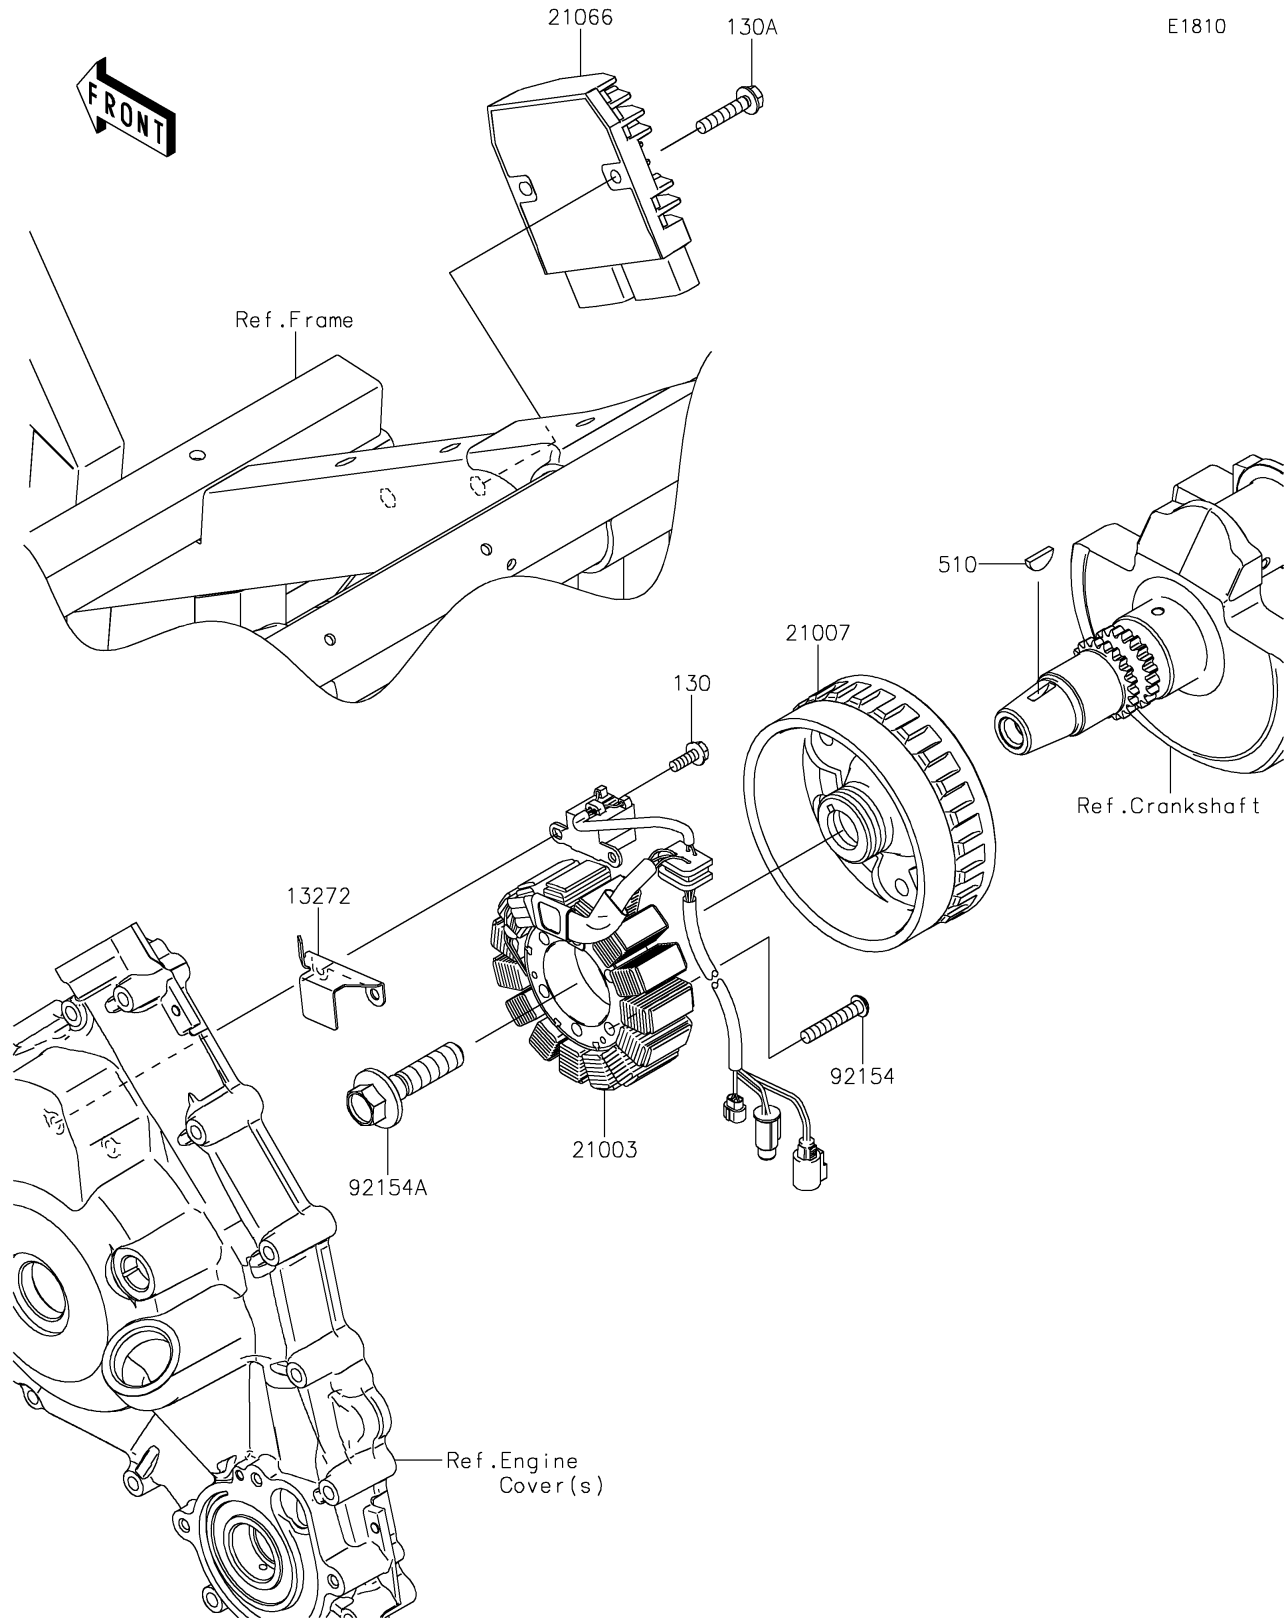

2021 TERYX® LE PARTS DIAGRAM

Generator

E1810

2021 TERYX® LE PARTS LIST

Generator

| ITEM NAME | PART NUMBER | QUANTITY |
|---------------------------------|-------------|----------|
| PLATE (Ref # 13272) | 13272-1222 | 1 |
| STATOR (Ref # 21003) | 21003-0166 | 1 |
| ROTOR (Ref # 21007) | 21007-0565 | 1 |
| REGULATOR-VOLTAGE (Ref # 21066) | 21066-0771 | 1 |
| BOLT,TORX,6X35 (Ref # 92154) | 92154-1007 | 4 |
| BOLT,12X50 (Ref # 92154A) | 92154-1826 | 1 |
| BOLT-FLANGED,5X14 (Ref # 130) | 130BA0514 | 2 |
| BOLT-FLANGED,6X30 (Ref # 130A) | 130BA0630 | 2 |
| KEY-WOODRUFF (Ref # 510) | 510A4200 | 1 |