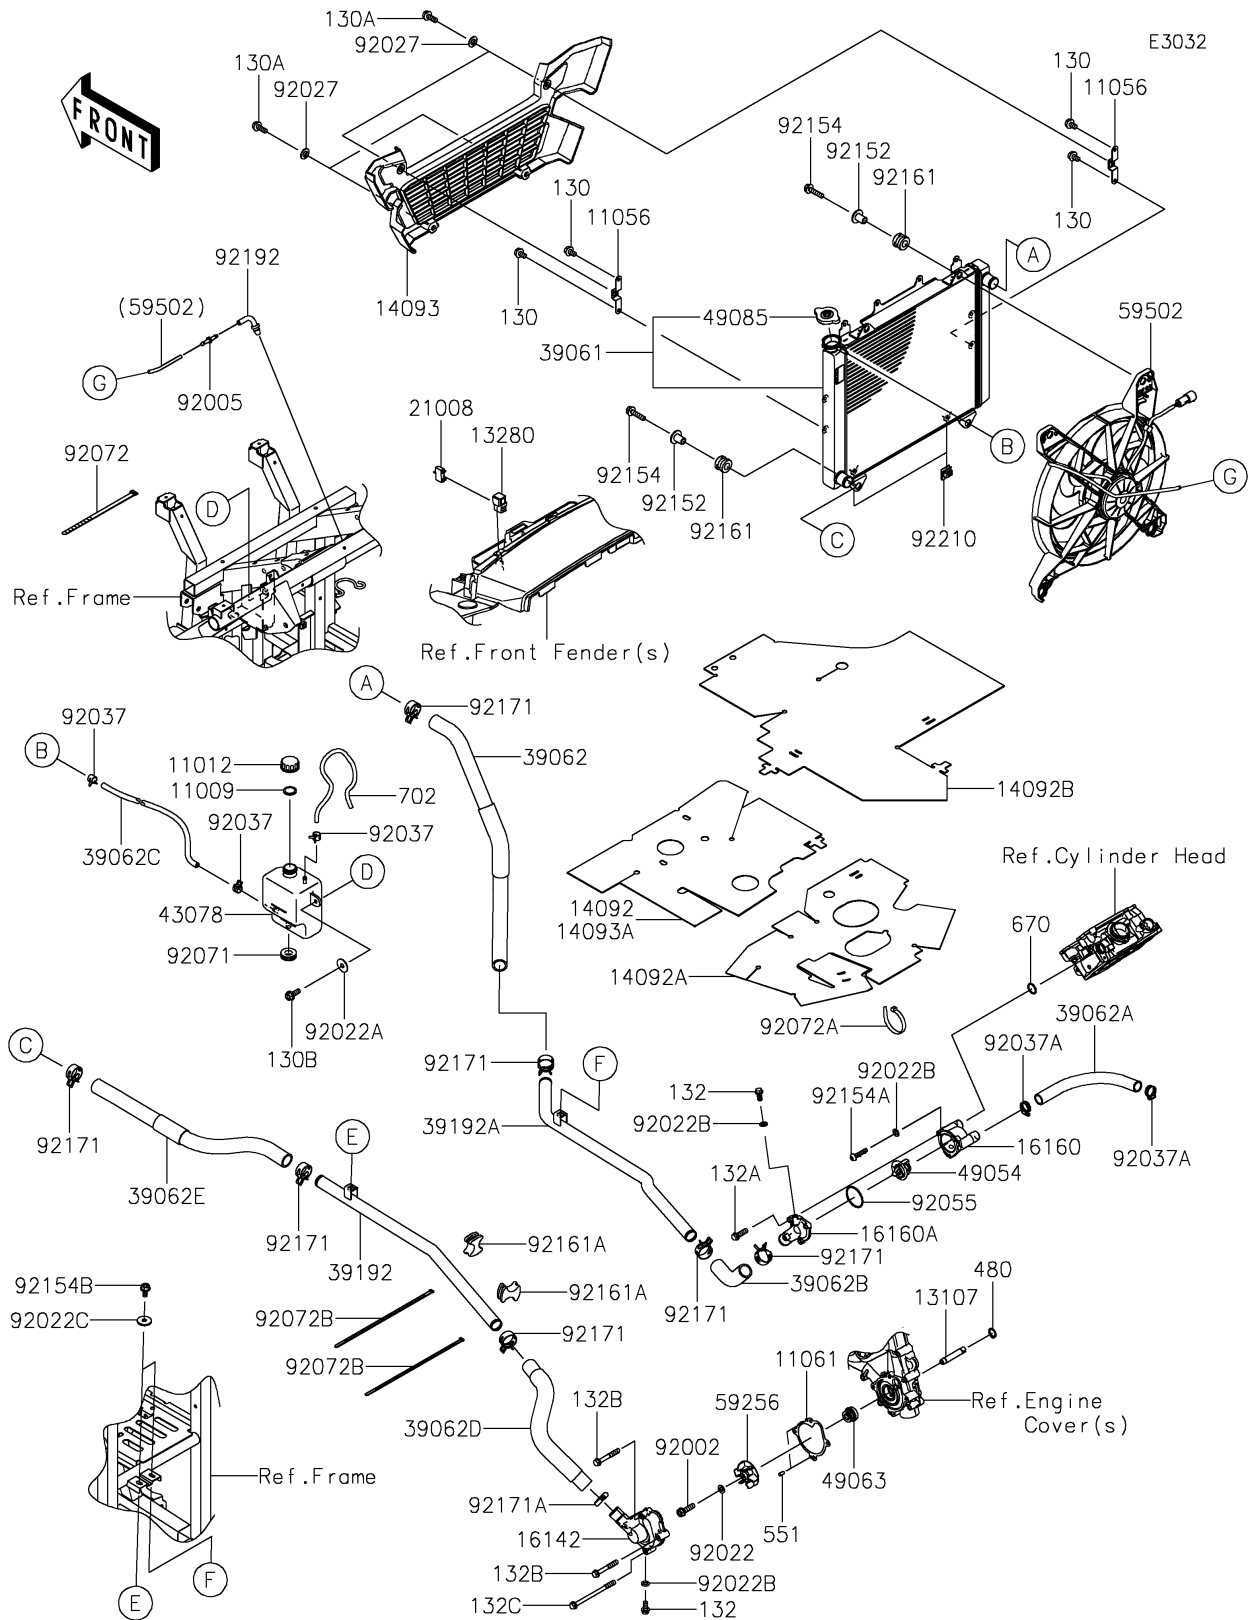

2021 TERYX® LE PARTS DIAGRAM

Radiator

2021 TERYX® LE PARTS LIST

Radiator

ITEM NAME	PART NUMBER	QUANTITY
GASKET,RESERVOIR TANK CAP (Ref # 11009)	11009-1145	1
CAP (Ref # 11012)	11012-1084	1
BRACKET (Ref # 11056)	11056-7103	2
GASKET,WATER PUMP COVER (Ref # 11061)	11061-0731	1
SHAFT,WATER PUMP (Ref # 13107)	13107-0719	1
HOLDER,BREAKER (Ref # 13280)	13280-0082	1
COVER,HEAT GUARD,RR (Ref # 14092A)	14092-1061	1
COVER,CHAMBER (Ref # 14092B)	14092-1142	1
COVER,RADIATOR (Ref # 14093)	14093-0206	1
COVER-PUMP,WATER (Ref # 16142)	16142-0743	1
BODY,THERMOSTAT,LWR (Ref # 16160)	16160-0734	1
BODY,THERMOSTAT,UPP (Ref # 16160A)	16160-0735	1
BREAKER,RAD. FAN,20A (Ref # 21008)	21008-0554	1
RADIATOR-ASSY (Ref # 39061)	39061-0568	1
HOSE-COOLING,RADIATOR IN (Ref # 39062)	39062-0619	1
HOSE-COOLING,RR HEAD-THERMO. (Ref # 39062A)	39062-0621	1
HOSE-COOLING,THERMO OUT (Ref # 39062B)	39062-0669	1
HOSE-COOLING,RESERVOIR-RAD. (Ref # 39062C)	39062-0698	1
HOSE-COOLING,WATER PUMP IN (Ref # 39062D)	39062-0891	1
HOSE-COOLING,RADIATOR OUT (Ref # 39062E)	39062-0892	1
PIPE-WATER,LH (Ref # 39192)	39192-0569	1
PIPE-WATER,RH (Ref # 39192A)	39192-0571	1
RESERVOIR (Ref # 43078)	43078-0070	1
THERMOSTAT (Ref # 49054)	49054-1055	1
SEAL-MECHANICAL,WATER (Ref # 49063)	49063-1055	1
CAP-ASSY-PRESSURE (Ref # 49085)	49085-0005	1
IMPELLER (Ref # 59256)	59256-0555	1
FAN-ASSY (Ref # 59502)	59502-0610	1
BOLT,6X22 (Ref # 92002)	92002-1154	1

2021 TERYX® LE PARTS LIST

Radiator

ITEM NAME	PART NUMBER	QUANTITY
BOLT-FLANGED-SMALL,6X80 (Ref # 132C)	132BA0680	1
CIRCLIP-TYPE-C,12MM (Ref # 480)	480J1200	1
PIN-DOWEL,4X8 (Ref # 551)	551A0408	2
O RING,20MM (Ref # 670)	670B2020	1
TUBE-RUBBER,5X8X380 (Ref # 702)	702A05380	1