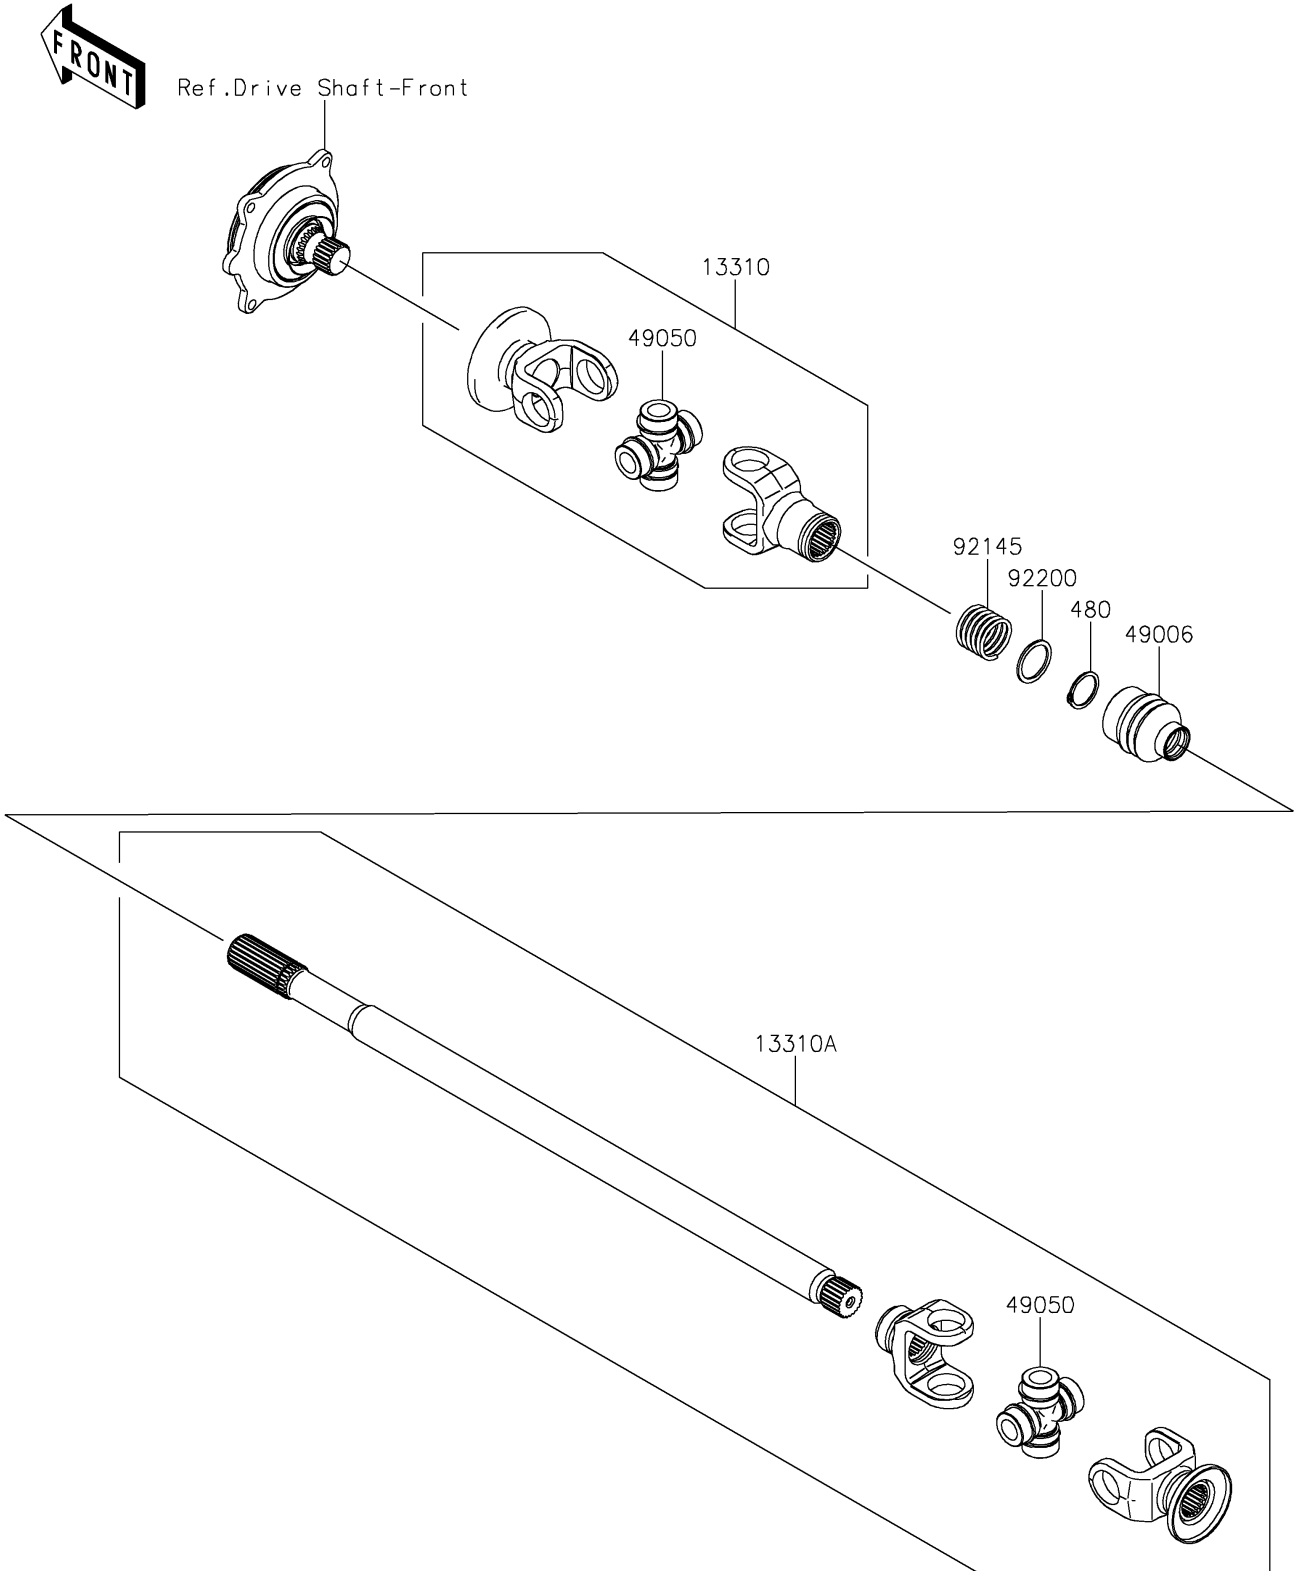

2021 TERYX[®] LE PARTS DIAGRAM

Drive Shaft-Propeller

E3135

2021 TERYX® LE PARTS LIST

Drive Shaft-Propeller

ITEM NAME	PART NUMBER	QUANTITY
SHAFT-ASSY,FRONT GEAR SIDE (Ref # 13310)	13310-0031	1
SHAFT-ASSY,FRONT ENG SIDE (Ref # 13310A)	13310-0032	1
BOOT,GEAR ASSY SIDE (Ref # 49006)	49006-0108	1
SPIDER (Ref # 49050)	49050-0034	2
SPRING (Ref # 92145)	92145-0823	1
WASHER,25X31X1.5 (Ref # 92200)	92200-0600	1
CIRCLIP-TYPE-C,24MM (Ref # 480)	480J2400	1