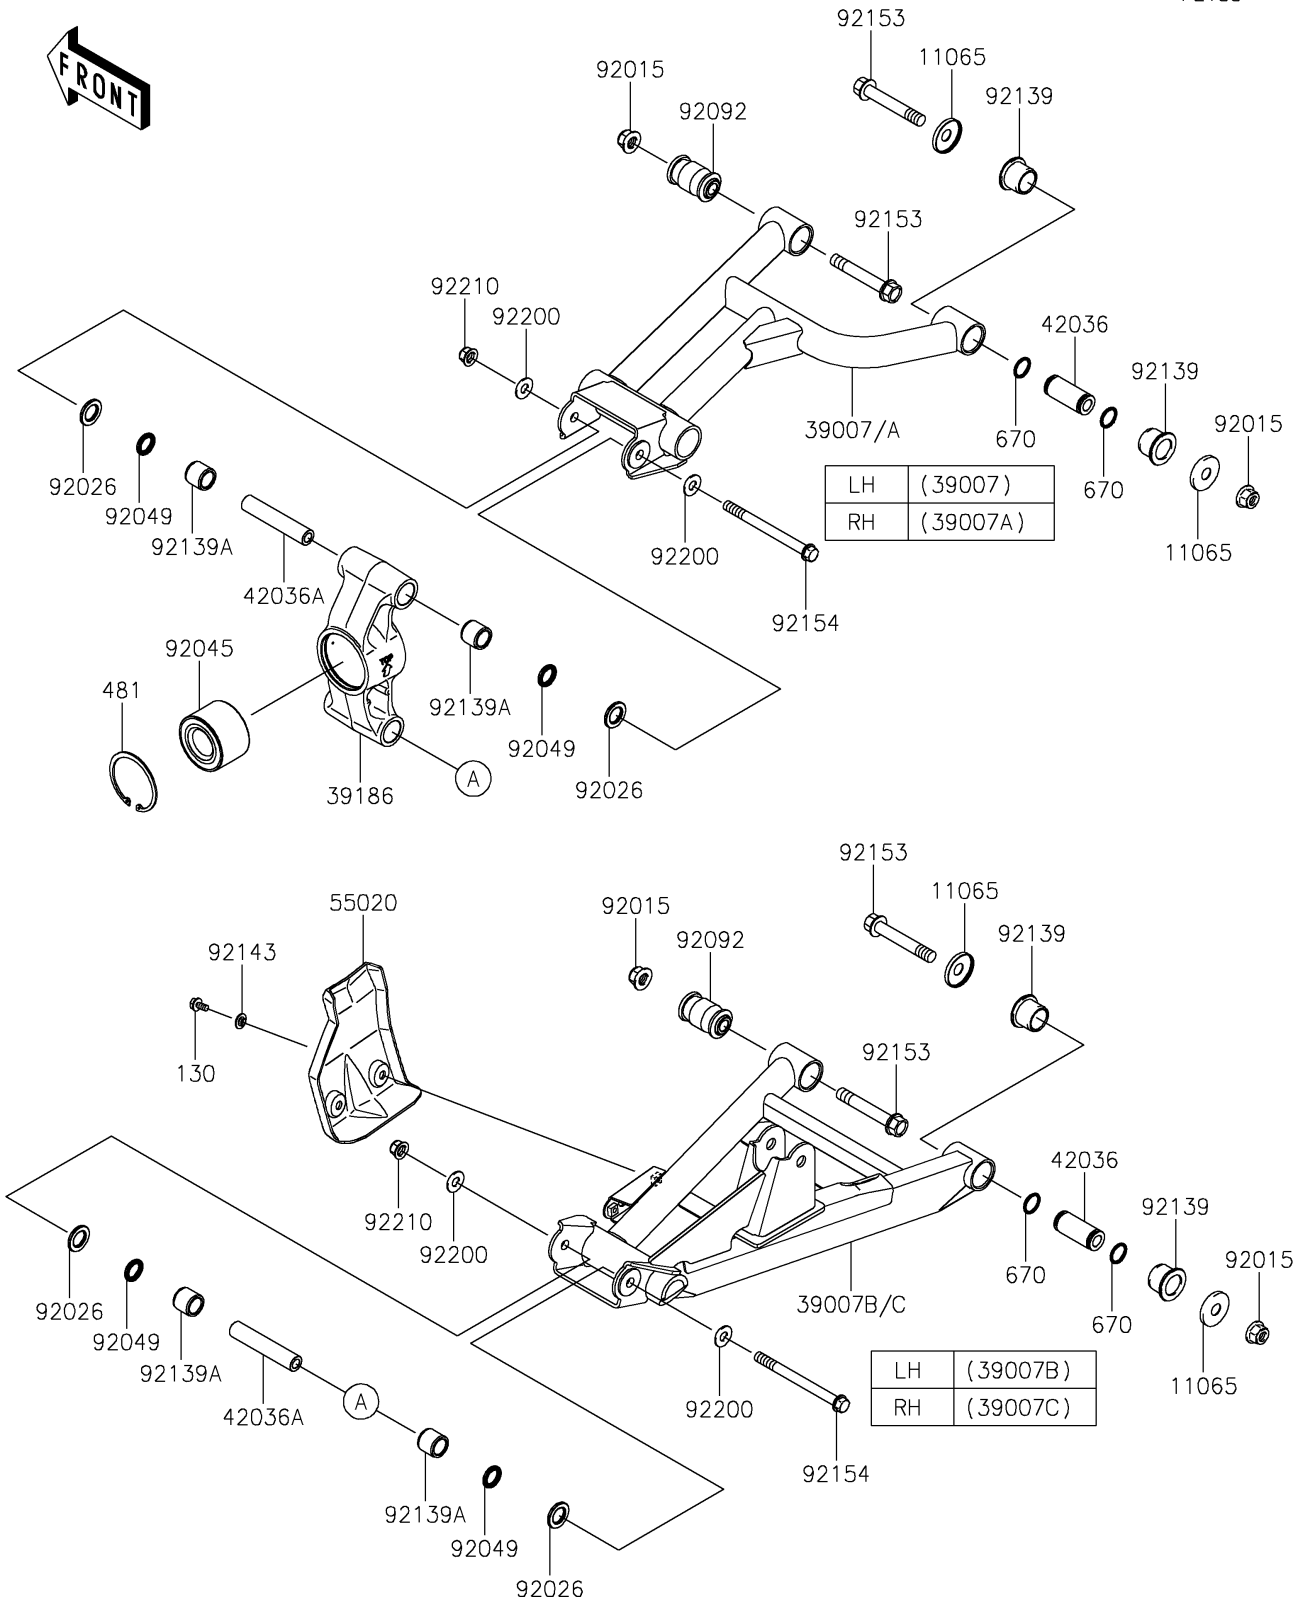

2021 TERYX® LE PARTS DIAGRAM

Rear Suspension

F2153

2021 TERYX® LE PARTS LIST

Rear Suspension

ITEM NAME	PART NUMBER	QUANTITY
CAP (Ref # 11065)	11065-0253	8
ARM-SUSP,RR,UPP,LH,P.P.N.YEL (Ref # 39007)	39007-0345-66P	1
ARM-SUSP,RR,UPP,RH,P.P.N.YEL (Ref # 39007A)	39007-0346-66P	1
ARM-SUSP,RR,LWR,LH,P.P.N.YEL (Ref # 39007B)	39007-0347-66P	1
ARM-SUSP,RR,LWR,RH,P.P.N.YEL (Ref # 39007C)	39007-0348-66P	1
KNUCKLE,RR (Ref # 39186)	39186-0316	2
SLEEVE (Ref # 42036)	42036-0062	4
SLEEVE,10X17X88 (Ref # 42036A)	42036-0710	4
GUARD,REAR ARM (Ref # 55020)	55020-0805	2
NUT,LOCK,FLANGED,12MM (Ref # 92015)	92015-1433	8
SPACER,17X28.6X3 (Ref # 92026)	92026-0746	8
BEARING-BALL,30X62X40 (Ref # 92045)	92045-0801	2
SEAL-OIL,17X24X3 (Ref # 92049)	92049-0726	8
BUSHING-RUBBER (Ref # 92092)	92092-0555	4
BUSHING (Ref # 92139)	92139-0231	8
BUSHING,17X24X21.5 (Ref # 92139A)	92139-0736	8
COLLAR (Ref # 92143)	92143-1087	4
BOLT,FLANGED,12X76.5 (Ref # 92153)	92153-1733	8
BOLT,FLANGED,10X117 (Ref # 92154)	92154-0743	4
WASHER,10.3X23X1.6 (Ref # 92200)	92200-2009	8
NUT,LOCK,FLANGED,10MM (Ref # 92210)	92210-1080	4
BOLT-FLANGED,6X12 (Ref # 130)	130BA0612	4
CIRCLIP (Ref # 481)	481J6200	2
O RING,18MM (Ref # 670)	670B2018	8