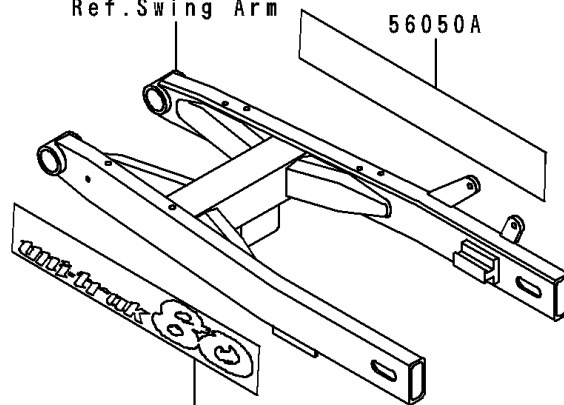

56049

56049A

56040

Ref. Fender

Ref. Swing Arm

56050

56050A

1993 KX80 PARTS LIST

Label(KX80-R3/T3)

ITEM NAME	PART NUMBER	QUANTITY
LABEL-WARNING,NOISE (Ref # 56040)	56040-1101	1
LABEL-WARNING,GASOLINE/OIL (Ref # 56040A)	56040-1129	1
LABEL-WARNING,GASOLINE/OIL (Ref # 56040B)	56040-1306	1
LABEL-WARNING,WARRANTY (Ref # 56040C)	56040-1335	1
PATTERN,SIDE COVER,LH (Ref # 56049)	56049-1707	1
PATTERN,SIDE COVER,RH (Ref # 56049A)	56049-1708	1
MARK,SWING ARM,LH,UNI-TRAK 80 (Ref # 56050A)	56050-1853	1
MARK,SWING ARM,RH,80 UNI-TRAK (Ref # 56050B)	56050-1854	1
PATTERN,FUEL TANK,LH (Ref # 56060)	56060-1283	1
PATTERN,SHROUD,RH (Ref # 56060A)	56060-1284	1