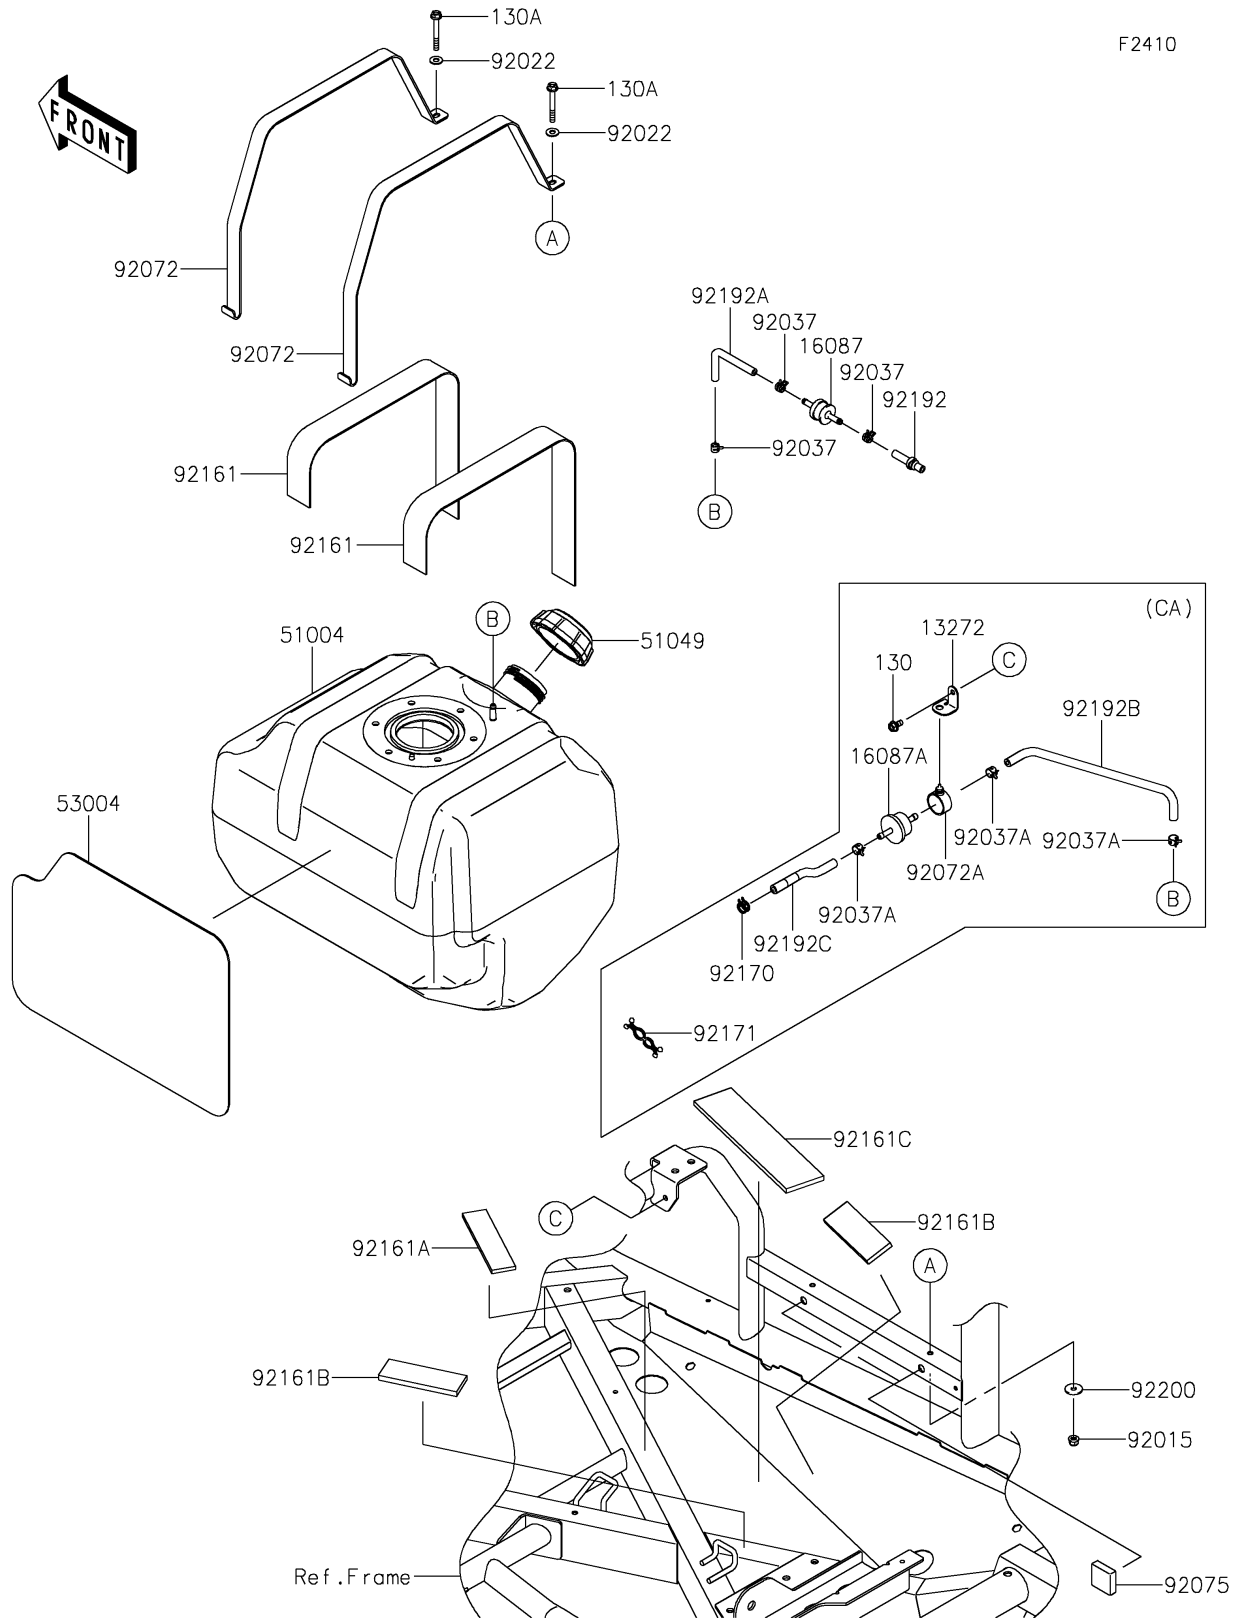

2021 TERYX® LE PARTS DIAGRAM

Fuel Tank

2021 TERYX® LE PARTS LIST

Fuel Tank

ITEM NAME	PART NUMBER	QUANTITY
TANK-FUEL (Ref # 51004)	51004-0002	1
CAP-TANK,FUEL (Ref # 51049)	51049-0718	1
MAT (Ref # 53004)	53004-0554	1
NUT,LOCK,FLANGED,6MM (Ref # 92015)	92015-1339	2
WASHER,7X16X1.2 (Ref # 92022)	92022-1344	2
BAND,FUEL TANK (Ref # 92072)	92072-0704	2
DAMPER (Ref # 92075)	92075-1882	2
DAMPER,FUEL TANK (Ref # 92161)	92161-0794	2
DAMPER,31.1X130X5 (Ref # 92161A)	92161-0936	1
DAMPER,38X105X7 (Ref # 92161B)	92161-0948	2
DAMPER,55X225X6.35 (Ref # 92161C)	92161-1811	1
WASHER,6.5X22X1.6 (Ref # 92200)	92200-1087	2
BOLT-FLANGED,6X50 (Ref # 130A)	130BA0650	2