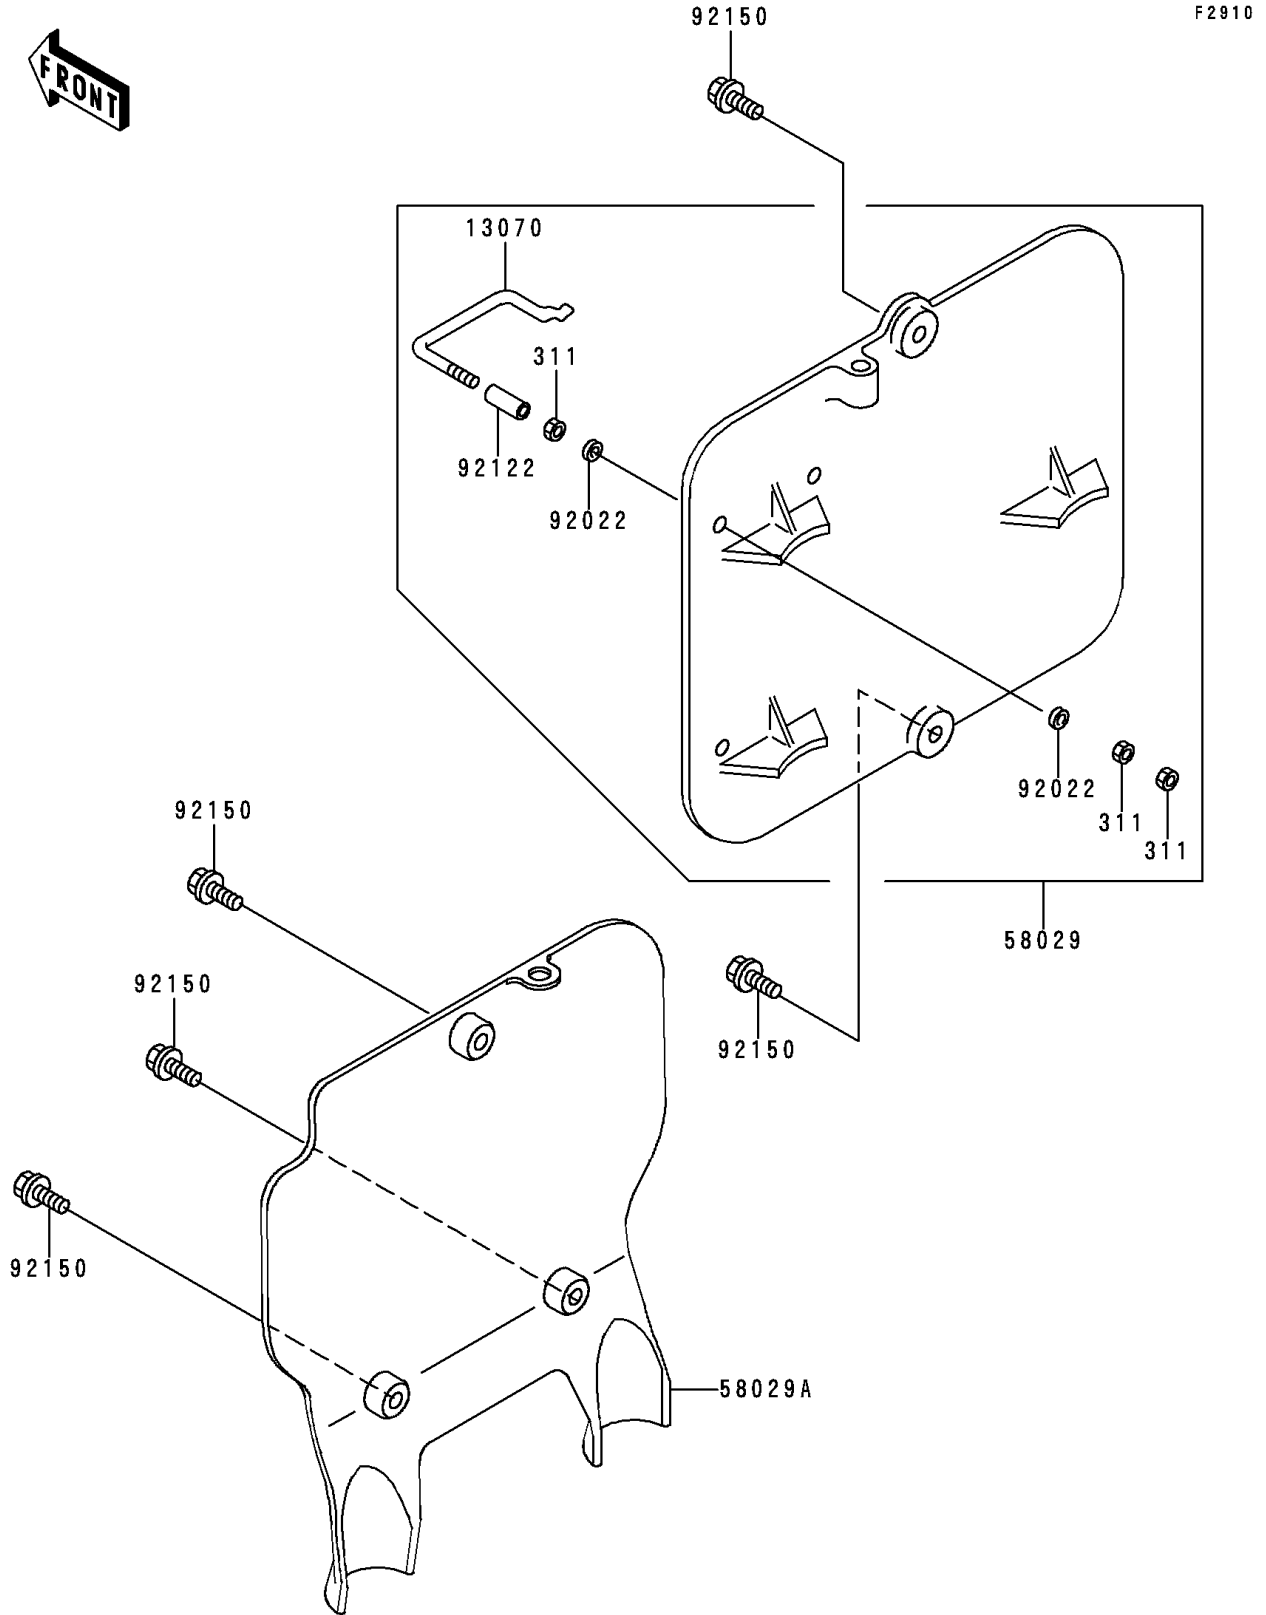

# 1993 KX80 PARTS DIAGRAM

Accessory

## 1993 KX80 PARTS LIST

### Accessory

ITEM NAME	PART NUMBER	QUANTITY
NUT-HEX (Ref # 311)	311B0300	6
GUIDE,CABLE (Ref # 13070)	13070-1031	2
PLATE-NUMBER,P.WHITE (Ref # 58029)	58029-1075-6F	1
WASHER (Ref # 92022)	92022-1780	4
ROLLER,CABLE GUIDE (Ref # 92122)	92122-1011	2
BOLT,6X14 (Ref # 92150)	92150-1340	2