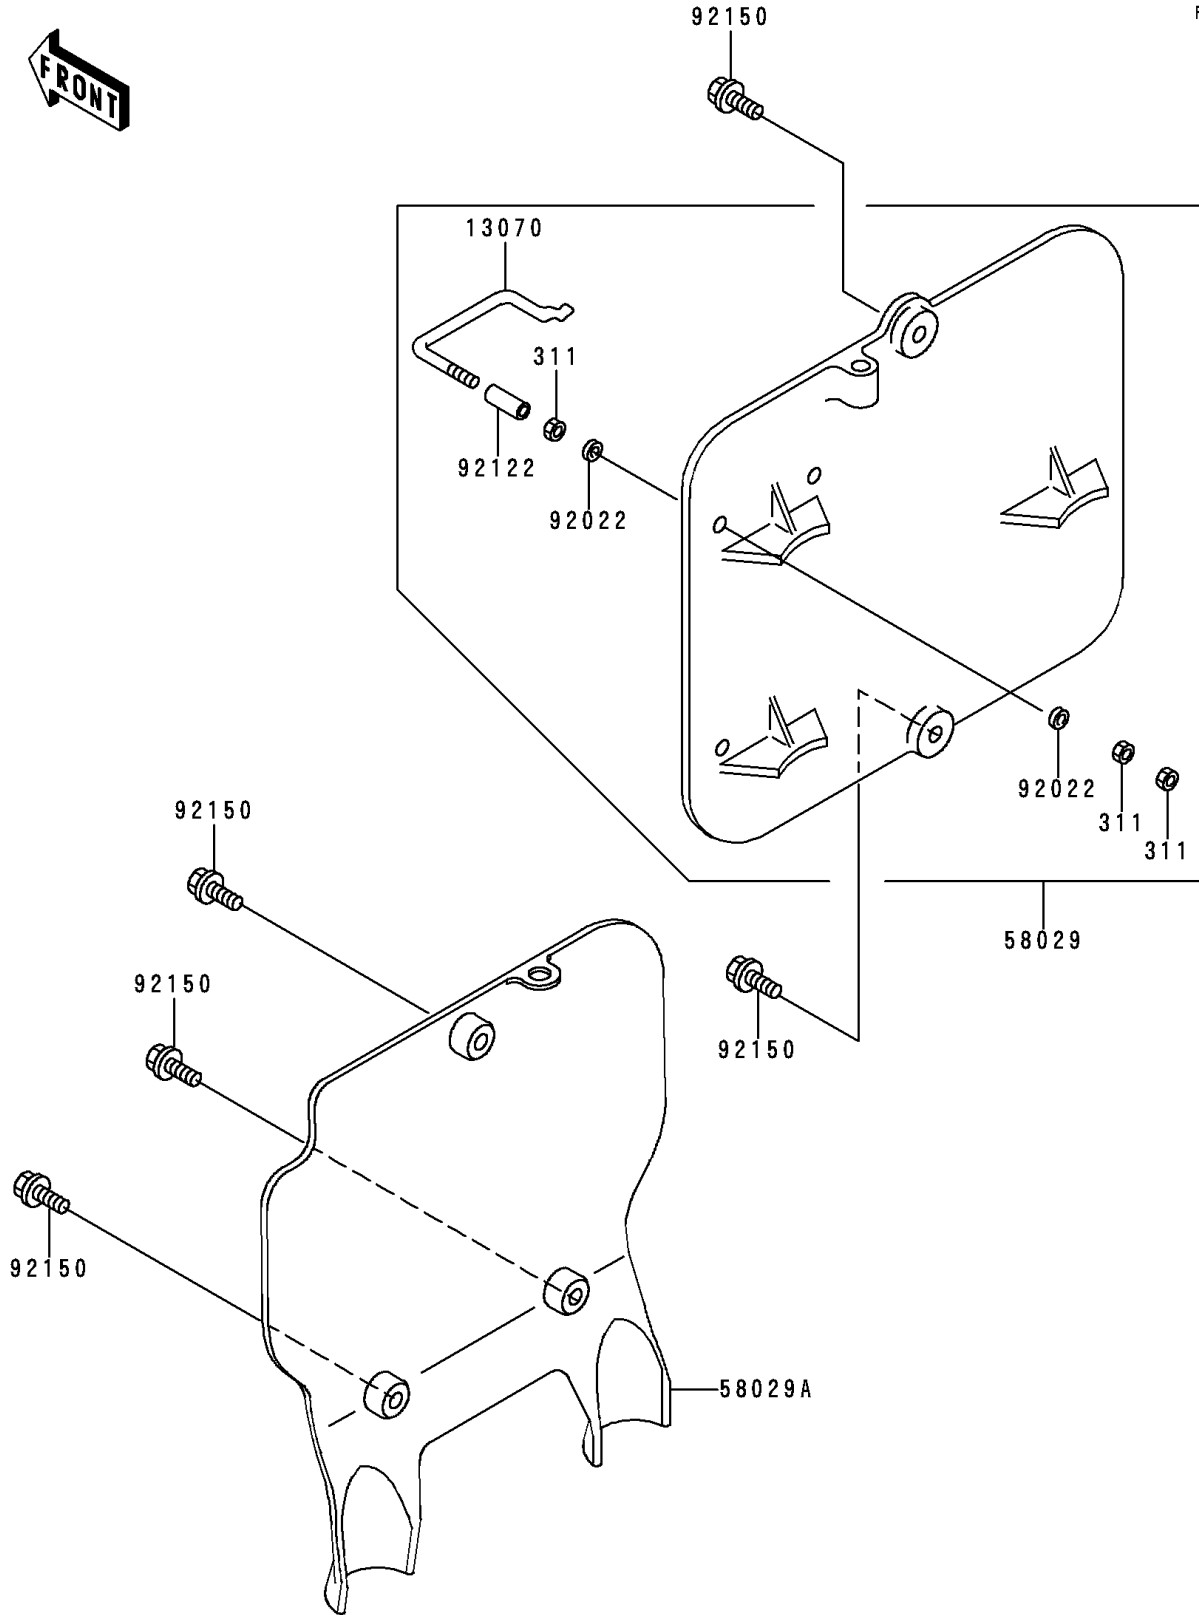

1993 Big Wheel PARTS DIAGRAM

Accessory

F2910

1993 Big Wheel PARTS LIST

Accessory

ITEM NAME	PART NUMBER	QUANTITY
PLATE-NUMBER,P.WHITE (Ref # 58029A)	58029-1077-6F	1
BOLT,6X14 (Ref # 92150)	92150-1340	3