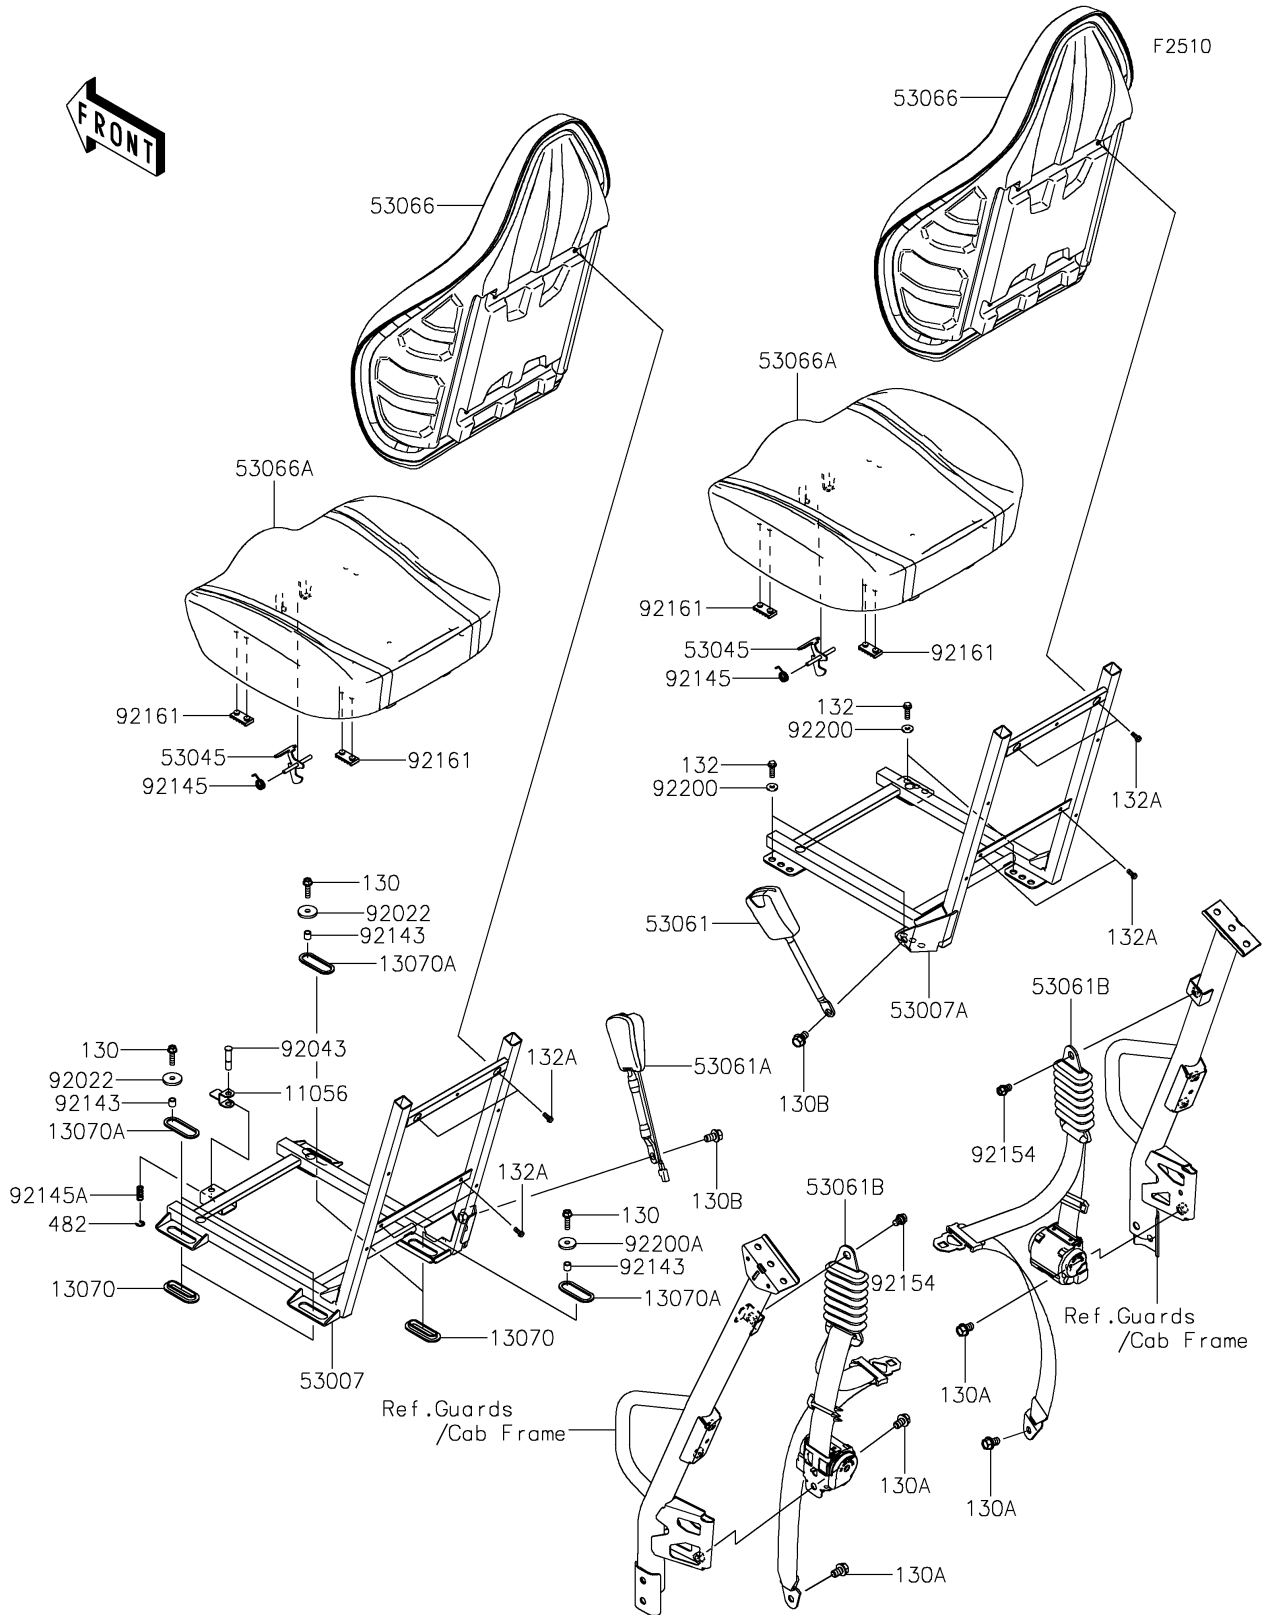

2021 TERYX® LE PARTS DIAGRAM

Seat

2021 TERYX® LE PARTS LIST

Seat

ITEM NAME	PART NUMBER	QUANTITY
BRACKET (Ref # 11056)	11056-7917	1
GUIDE (Ref # 13070)	13070-0806	4
GUIDE (Ref # 13070A)	13070-0807	4
FRAME-SEAT,FR,LH (Ref # 53007)	53007-0375	1
FRAME-SEAT,FR,RH (Ref # 53007A)	53007-0376	1
HOOK-ASSY (Ref # 53045)	53045-0019	2
BELT-SEAT,BUCKLE (Ref # 53061)	53061-0039	1
BELT-SEAT,BUCKLE,SW. (Ref # 53061A)	53061-0338	1
BELT-SEAT,RETRACTOR,L=2500 (Ref # 53061B)	53061-0345	2
SEAT-ASSY,BACK,BLACK+SIL+SIL (Ref # 53066)	53066-0741-41H	2
SEAT-ASSY,BOTTOM,M.P.SILVER+BL (Ref # 53066A)	53066-0745-13Z	2
WASHER (Ref # 92022)	92022-2116	3
PIN (Ref # 92043)	92043-0882	1
COLLAR,8.8X12X11.5 (Ref # 92143)	92143-1340	4
SPRING,SEAT LATCH (Ref # 92145)	92145-0022	2
SPRING (Ref # 92145A)	92145-1682	1
BOLT,FLANGED,10X16 (Ref # 92154)	92154-2089	2
DAMPER,SEAT (Ref # 92161)	92161-1489	8
WASHER,8.2X20.0X2.5 (Ref # 92200)	92200-0205	4
WASHER,8.6X31X4.5 (Ref # 92200A)	92200-1758	1
BOLT-FLANGED,8X30 (Ref # 130)	130BA0830	4
BOLT-FLANGED,12X20 (Ref # 130A)	130BA1220	4
BOLT-FLANGED,13X22 (Ref # 130B)	130BB1222	2
BOLT-FLANGED-SMALL,8X25 (Ref # 132)	132BA0825	4
BOLT-FLANGED-SMALL,6X14 (Ref # 132A)	132BB0614	8
CIRCLIP-TYPE-E,8MM (Ref # 482)	482EA8000	1