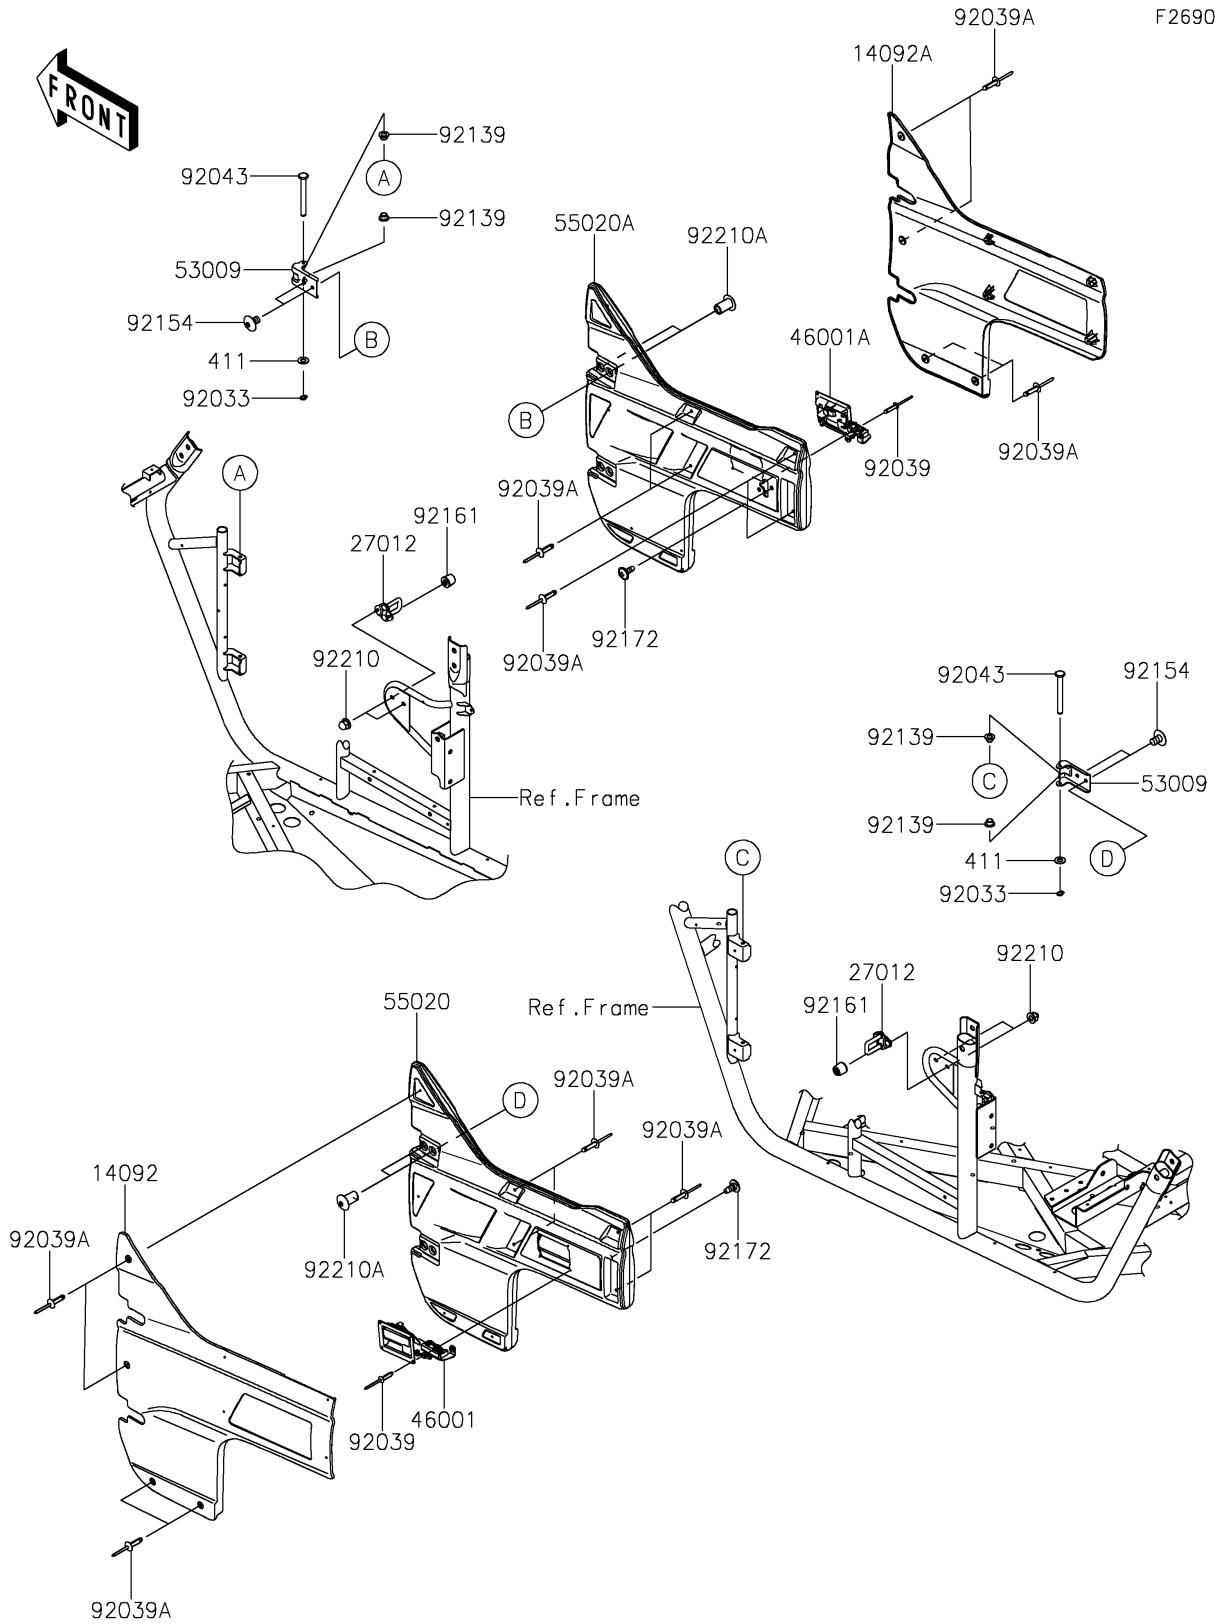

2021 TERYX® LE PARTS DIAGRAM

Door

F2690

2021 TERYX® LE PARTS LIST

Door

ITEM NAME	PART NUMBER	QUANTITY
COVER,SIDE GUARD,FR,LH,S.BLACK (Ref # 14092)	14092-0748-839	1
COVER,SIDE GUARD,FR,RH,S.BLACK (Ref # 14092A)	14092-0749-839	1
HOOK (Ref # 27012)	27012-0705	2
HANDLE-ASSY,SIDE GUARD,LH (Ref # 46001)	46001-0556	1
HANDLE-ASSY,SIDE GUARD,RH (Ref # 46001A)	46001-0557	1
HINGE (Ref # 53009)	53009-0303	4
GUARD,SIDE,FR,LH (Ref # 55020)	55020-0737	1
GUARD,SIDE,FR,RH (Ref # 55020A)	55020-0738	1
RING-SNAP (Ref # 92033)	92033-0719	4
RIVET,4.0X17.5 (Ref # 92039)	92039-0703	8
RIVET,5X23.3 (Ref # 92039A)	92039-0769	16
PIN,6X56 (Ref # 92043)	92043-0743	4
BUSHING,6X8X6 (Ref # 92139)	92139-0709	8
BOLT,TORX,8X13 (Ref # 92154)	92154-1911	8
DAMPER,9X28X24.3 (Ref # 92161)	92161-1456	2
SCREW,6X16 (Ref # 92172)	92172-0711	4
NUT,CAP,6MM (Ref # 92210)	92210-0003	4
NUT,TORX,8MM (Ref # 92210A)	92210-1442	8
WASHER-PLAIN,6MM (Ref # 411)	411AB0600	4