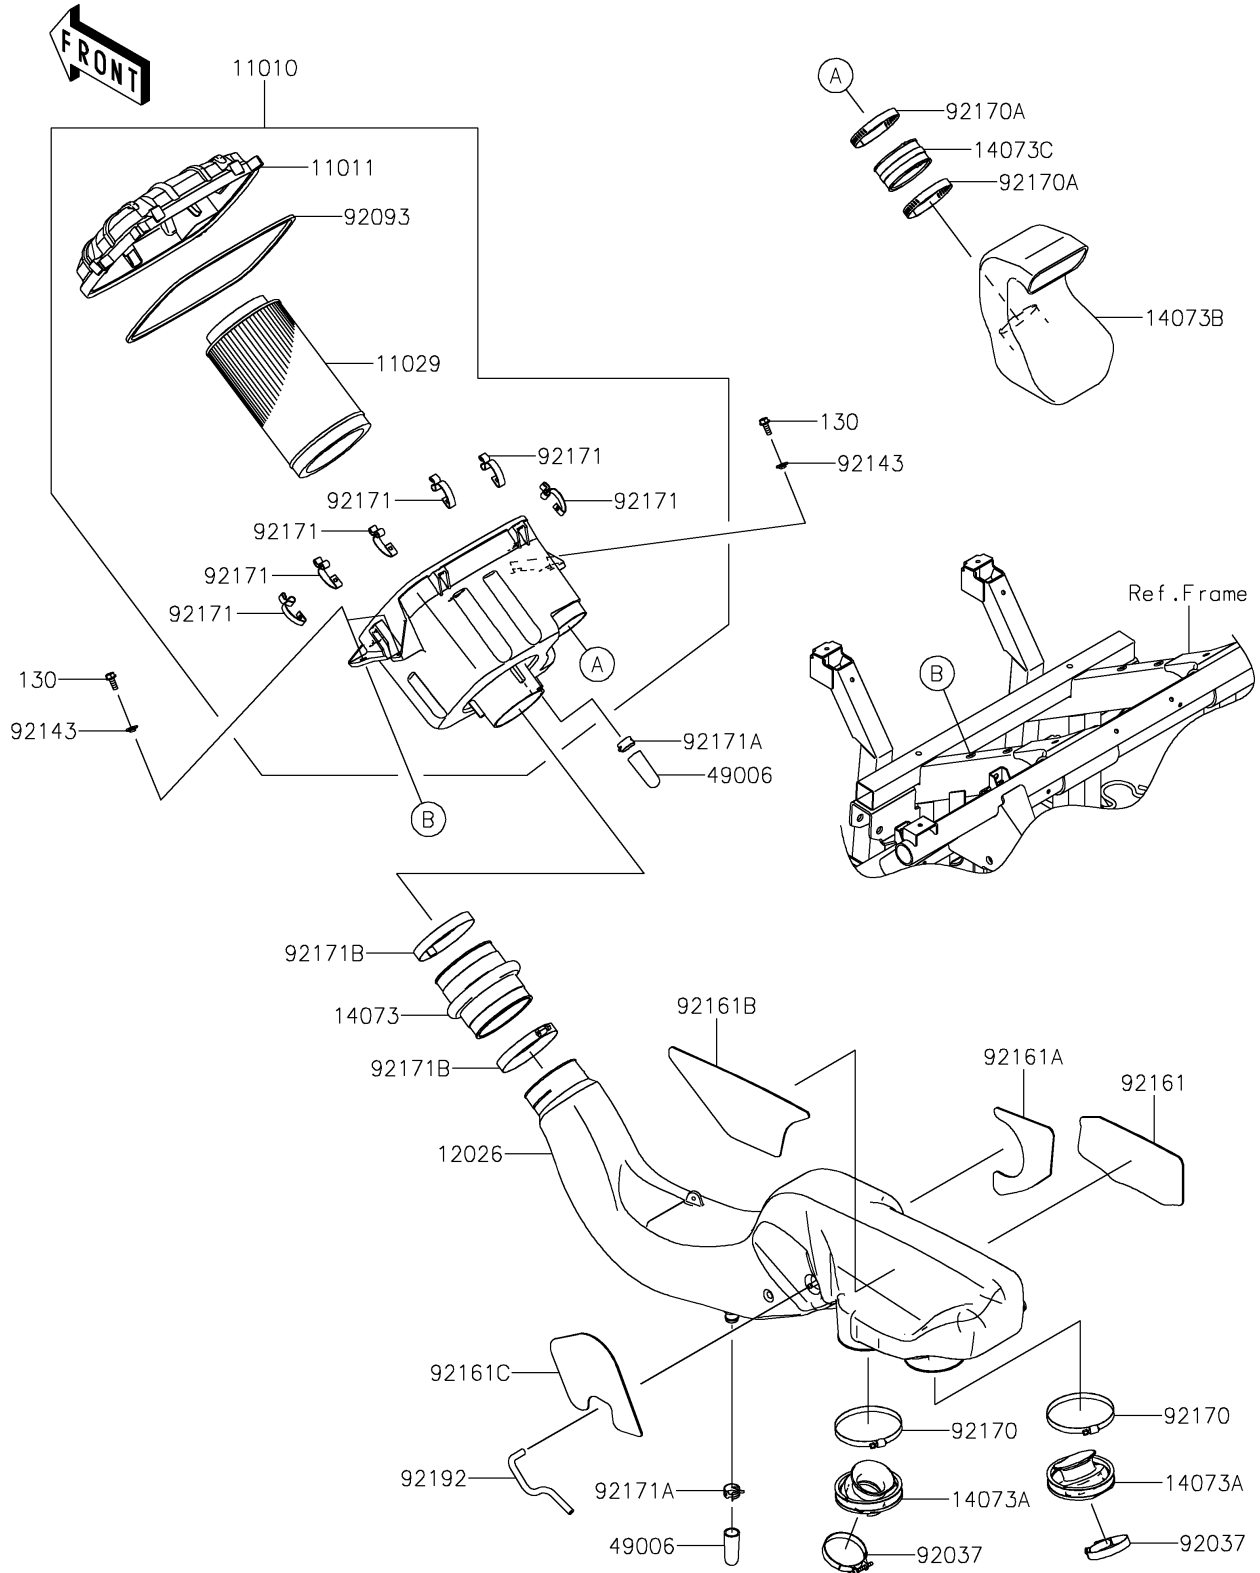

2021 TERYX® CAMO PARTS DIAGRAM

Air Cleaner

E1130

2021 TERYX® CAMO PARTS LIST

Air Cleaner

ITEM NAME	PART NUMBER	QUANTITY
FILTER-ASSY-AIR (Ref # 11010)	11010-0777	1
CASE-AIR FILTER (Ref # 11011)	11011-0784	1
ELEMENT-ASSY-AIR FILTER (Ref # 11029)	11029-0025	1
CHAMBER (Ref # 12026)	12026-0016	1
DUCT,JOINT,A/C SIDE (Ref # 14073)	14073-0757	1
DUCT,THROTTLE-CHAMBER (Ref # 14073A)	14073-0758	2
DUCT,INTAKE (Ref # 14073B)	14073-0767	1
DUCT,JOINT (Ref # 14073C)	14073-1775	1
BOOT (Ref # 49006)	49006-1351	2
CLAMP (Ref # 92037)	92037-1523	2
SEAL (Ref # 92093)	92093-0585	1
COLLAR (Ref # 92143)	92143-1087	4
DAMPER,CHAMBER,RH,RR (Ref # 92161)	92161-1518	1
DAMPER,CHAMBER,RH,FR (Ref # 92161A)	92161-1519	1
DAMPER,CHAMBER,LH,RR (Ref # 92161B)	92161-1520	1
DAMPER,CHAMBER,LH,FR (Ref # 92161C)	92161-1521	1
CLAMP (Ref # 92170)	92170-1676	2
CLAMP (Ref # 92170A)	92170-1764	2
CLAMP (Ref # 92171)	92171-0225	6
CLAMP (Ref # 92171A)	92171-1277	2
CLAMP (Ref # 92171B)	92171-3716	2
TUBE,4X8X143 (Ref # 92192)	92192-1230	1
BOLT-FLANGED,6X16 (Ref # 130)	130AA0616	4