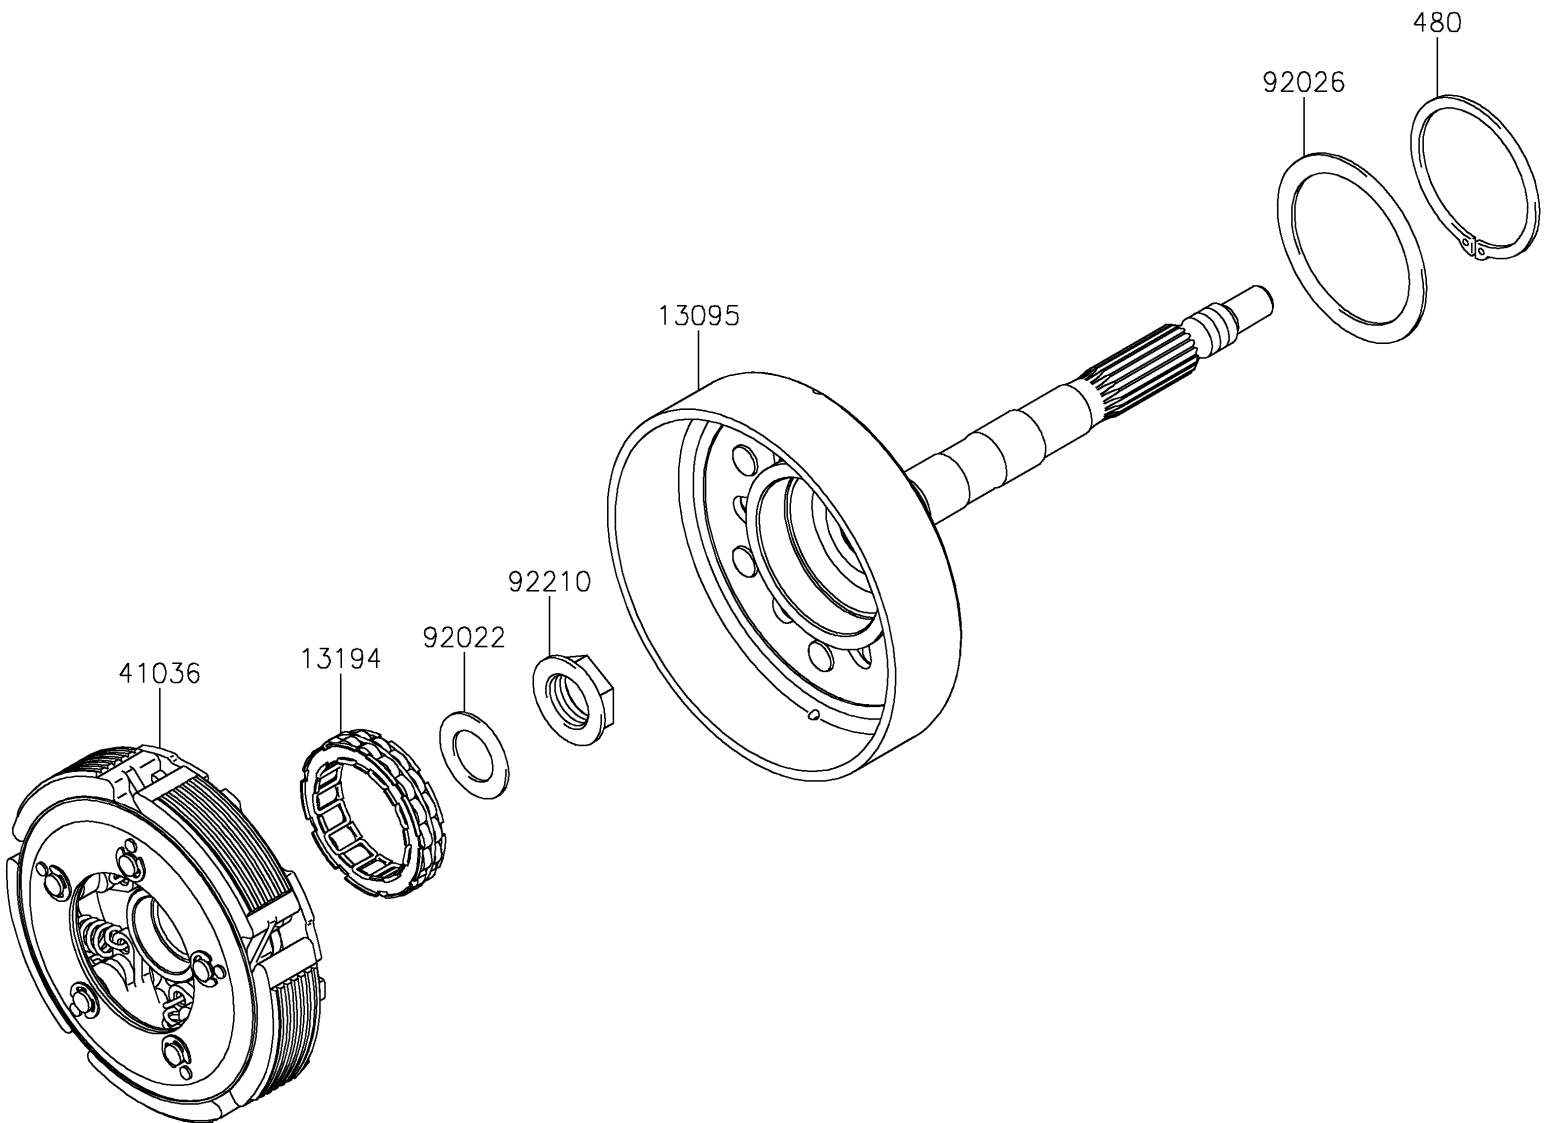

2021 TERYX® CAMO PARTS DIAGRAM

Clutch

E1350

2021 TERYX® CAMO PARTS LIST

Clutch

ITEM NAME	PART NUMBER	QUANTITY
HOUSING-COMP-CLUTCH (Ref # 13095)	13095-0554	1
CLUTCH-ONEWAY (Ref # 13194)	13194-0555	1
HUB-ASSY (Ref # 41036)	41036-0639	1
WASHER,20.5X34X1.4 (Ref # 92022)	92022-168	1
SPACER (Ref # 92026)	92026-0710	1
NUT,20MM (Ref # 92210)	92210-0711	1
CIRCLIP-TYPE-C,60MM (Ref # 480)	480J6000	1