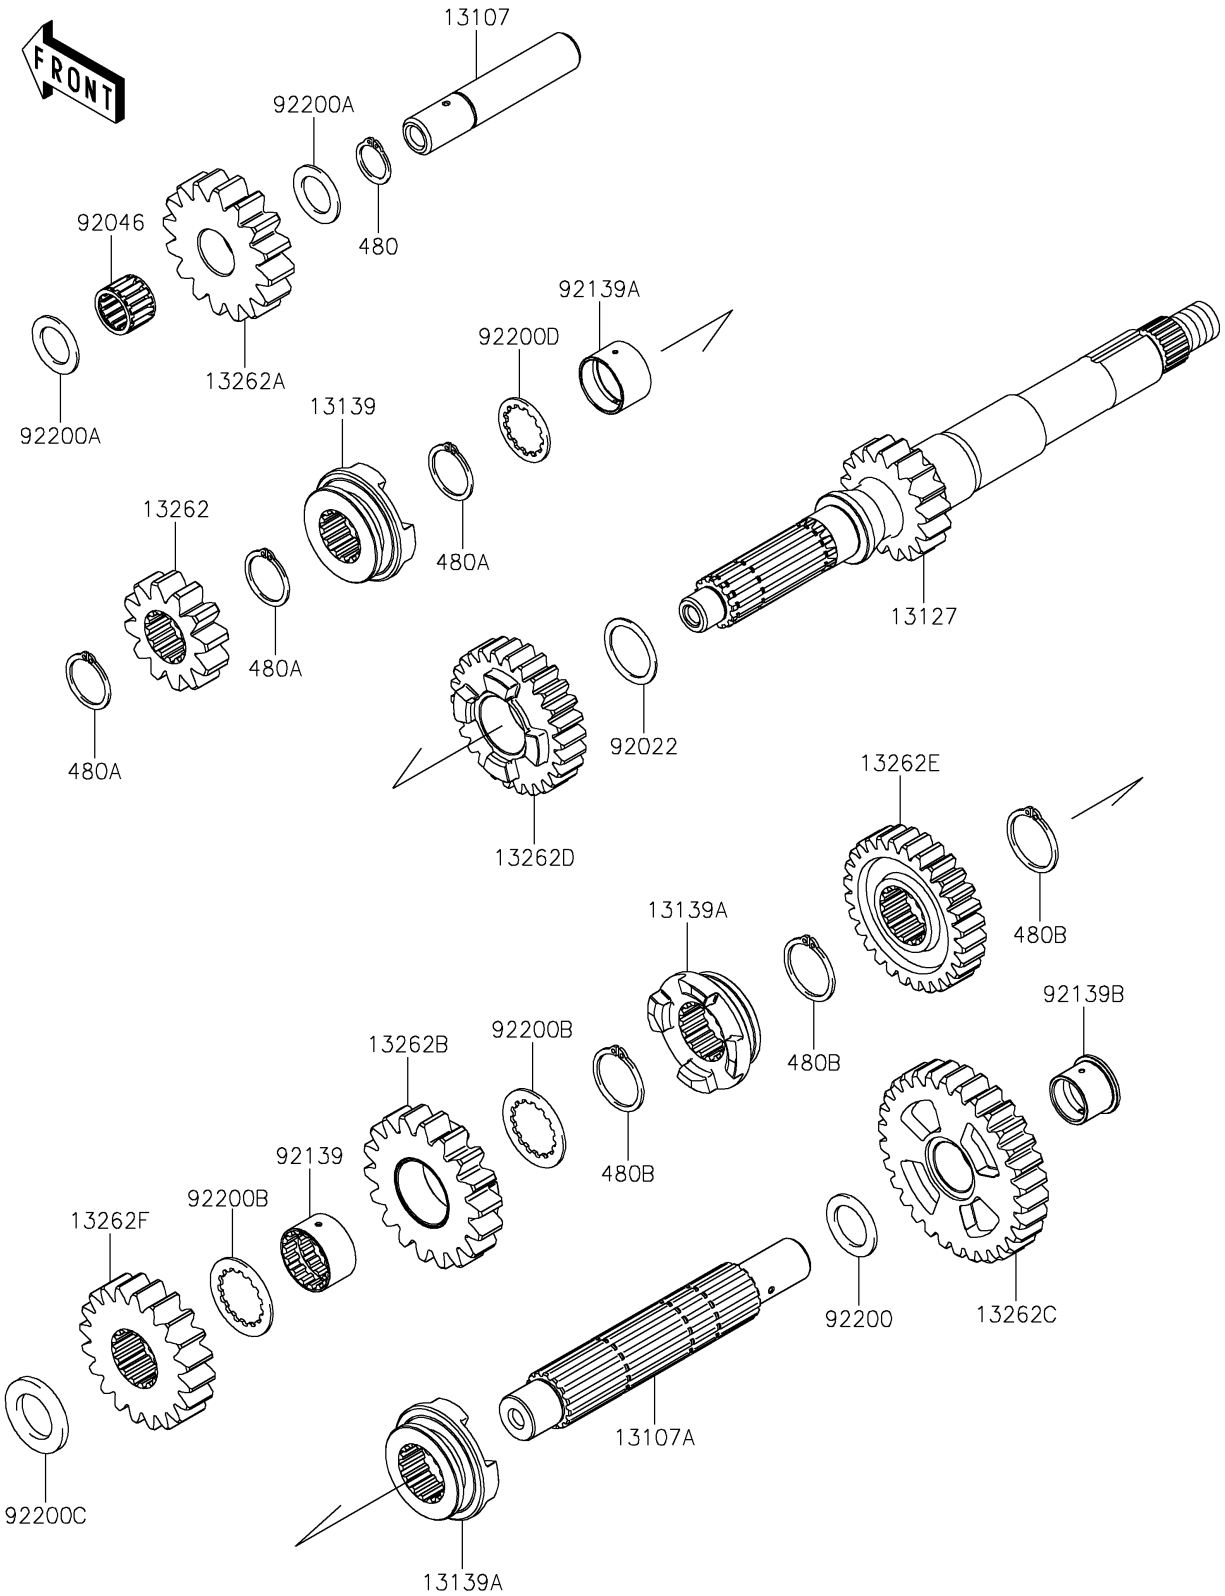

2021 TERYX® CAMO PARTS DIAGRAM

Transmission

E1361

2021 TERYX® CAMO PARTS LIST

Transmission

ITEM NAME	PART NUMBER	QUANTITY
SHAFT,REVERSE (Ref # 13107)	13107-0715	1
SHAFT,COUNTER (Ref # 13107A)	13107-0716	1
SHAFT-TRANSMISSION INPUT,17T (Ref # 13127)	13127-0654	1
SHIFTER,INPUT HI (Ref # 13139)	13139-0624	1
SHIFTER,OUTPUT (Ref # 13139A)	13139-0625	2
GEAR,INPUT REVERSE,12T (Ref # 13262)	13262-0861	1
GEAR,REVERSE IDLE,16T (Ref # 13262A)	13262-0862	1
GEAR,OUTPUT REVERSE,18T (Ref # 13262B)	13262-0865	1
GEAR,OUTPUT LOW,31T (Ref # 13262C)	13262-0867	1
GEAR,INPUT HI,26T (Ref # 13262D)	13262-1551	1
GEAR,OUTPUT HI,28T (Ref # 13262E)	13262-1552	1
GEAR,OUTPUT,19T (Ref # 13262F)	13262-1553	1
WASHER,25.3X32X1 (Ref # 92022)	92022-1800	1
BEARING-NEEDLE,182216E03 C3 (Ref # 92046)	92046-0605	1
BUSHING,25X28.3X16.7 (Ref # 92139)	92139-0107	1
BUSHING,25X28X17.8 (Ref # 92139A)	92139-0280	1
BUSHING,20X24X18.7 (Ref # 92139B)	92139-0707	1
WASHER,20.2X30X1.8 (Ref # 92200)	92200-0221	1
WASHER,18.2X28X1.5 (Ref # 92200A)	92200-0716	2
WASHER,28.5X38X1.5 (Ref # 92200B)	92200-0717	2
WASHER,22.2X36X3.6 (Ref # 92200C)	92200-0718	1
WASHER,25.2X31.0X1.5 (Ref # 92200D)	92200-1239	1
CIRCLIP-TYPE-C,18MM (Ref # 480)	480J1800	1
CIRCLIP-TYPE-C,24MM (Ref # 480A)	480J2400	3
CIRCLIP-TYPE-C,28MM (Ref # 480B)	480J2800	3