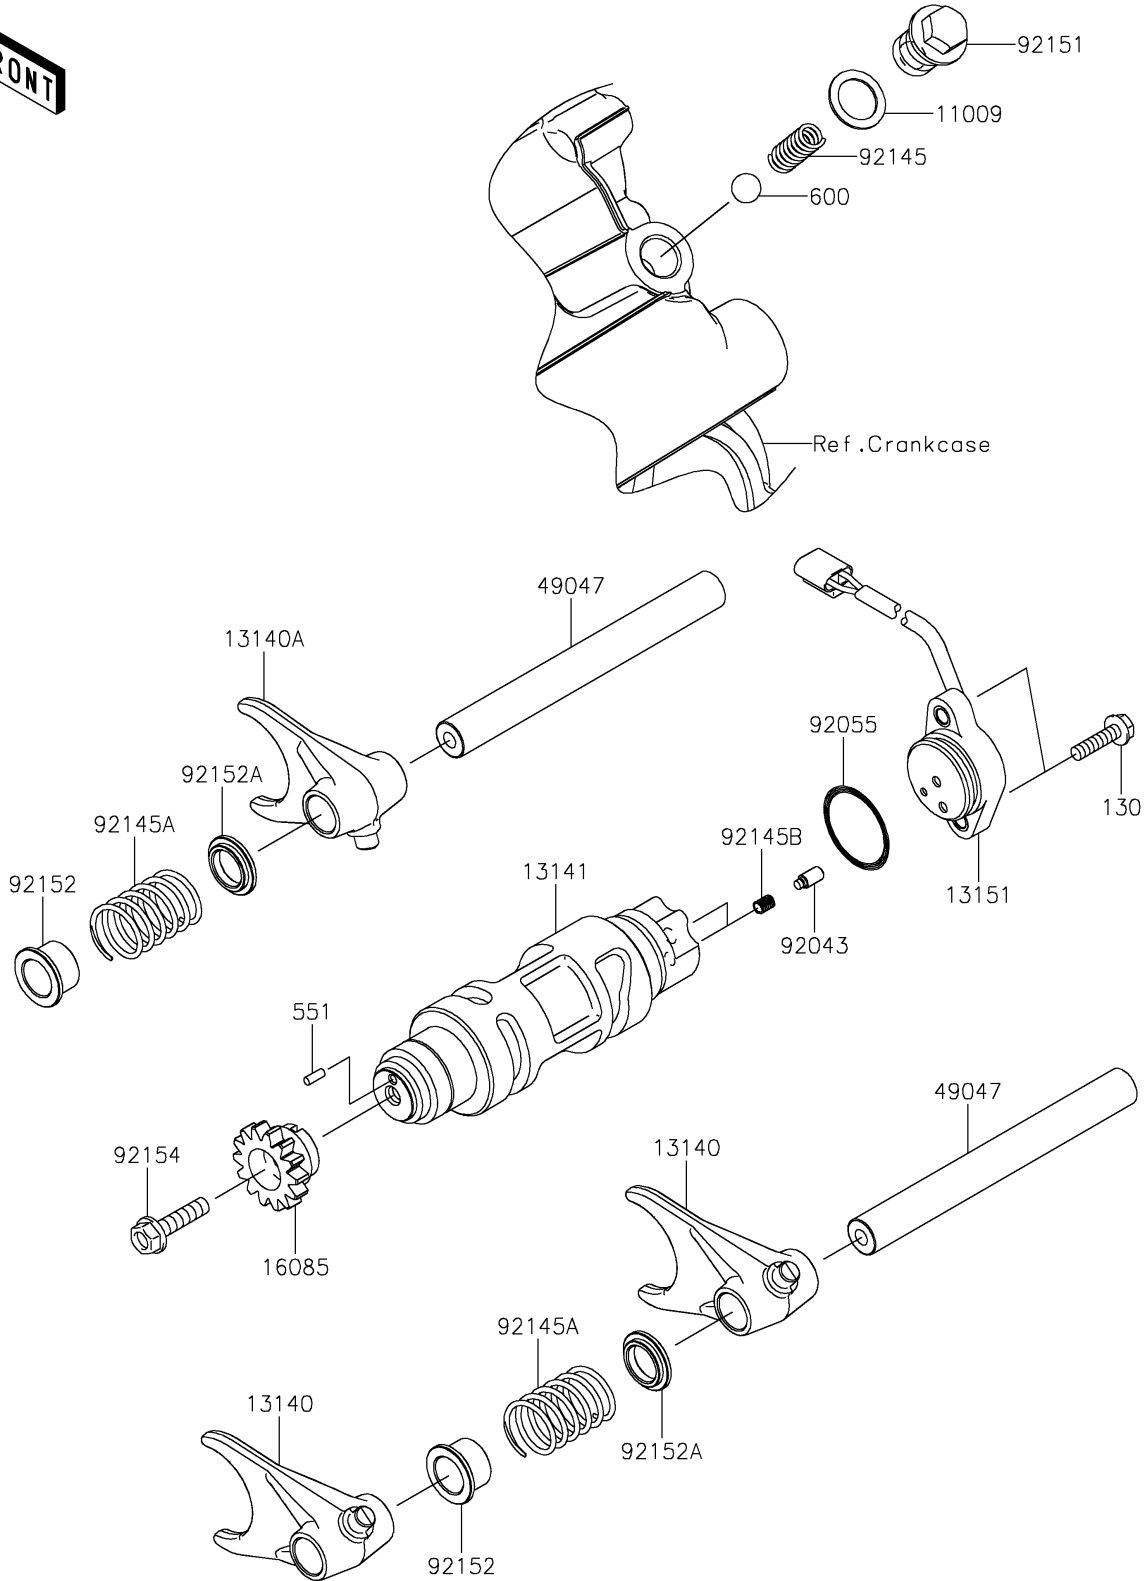

2021 TERYX® CAMO PARTS DIAGRAM

Gear Change Drum/Shift Fork(s)

E1362

2021 TERYX® CAMO PARTS LIST

Gear Change Drum/Shift Fork(s)

ITEM NAME	PART NUMBER	QUANTITY
GASKET,15.5X22X1 (Ref # 11009)	11009-1008	1
FORK-SHIFT,COUNTER (Ref # 13140)	13140-0622	2
FORK-SHIFT,INPUT (Ref # 13140A)	13140-0623	1
DRUM-CHANGE (Ref # 13141)	13141-0576	1
SWITCH-COMP,GEAR POSITION (Ref # 13151)	13151-0561	1
GEAR,14T (Ref # 16085)	16085-0589	1
ROD-SHIFT (Ref # 49047)	49047-0619	2
PIN (Ref # 92043)	92043-1654	2
RING-O,27.7X2.4 (Ref # 92055)	92055-091	1
SPRING (Ref # 92145)	92145-0828	1
SPRING (Ref # 92145A)	92145-0898	2
SPRING (Ref # 92145B)	92145-1414	2
BOLT (Ref # 92151)	92151-1451	1
COLLAR,14X18X12.5 (Ref # 92152)	92152-2156	2
COLLAR,14X18X4 (Ref # 92152A)	92152-2157	2
BOLT,FLANGED,6X25 (Ref # 92154)	92154-0707	1
BOLT-FLANGED,5X20 (Ref # 130)	130BA0520	2
PIN-DOWEL,3X8 (Ref # 551)	551A0308	1
BALL-STEEL,13/32 (Ref # 600)	600A1300	1