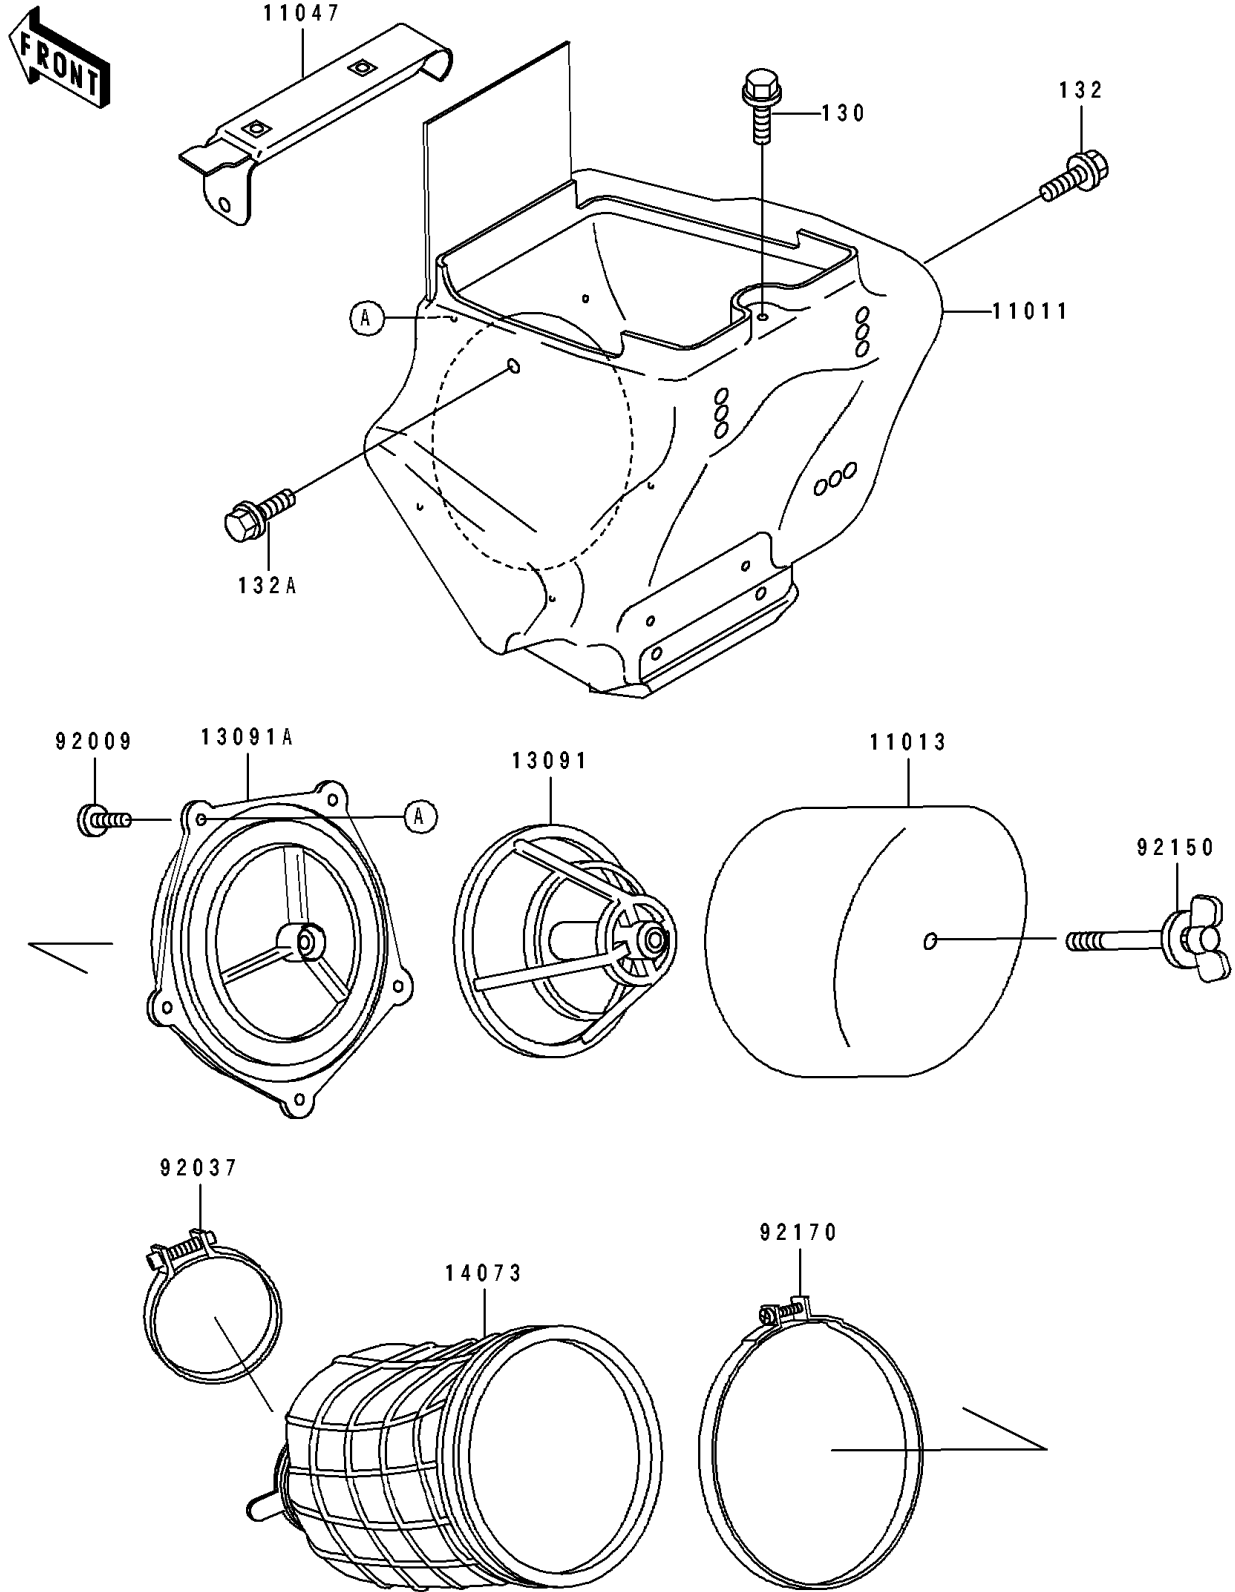

# 1994 KX80 PARTS DIAGRAM

Air Cleaner

E1130

# 1994 KX80 PARTS LIST

## Air Cleaner

ITEM NAME	PART NUMBER	QUANTITY
CASE-AIR FILTER (Ref # 11011)	11011-1426	1
ELEMENT-AIR FILTER (Ref # 11013)	11013-1201	1
BRACKET,IGNITER (Ref # 11047)	11047-1361	1
HOLDER,ELEMENT (Ref # 13091)	13091-1696	1
HOLDER (Ref # 13091A)	13091-1697	1
DUCT,AIR FILTER (Ref # 14073)	14073-1448	1
SCREW,TAPPING,5X14 (Ref # 92009)	92009-1197	5
CLAMP,55MM (Ref # 92037)	92037-1486	1
BOLT,WING (Ref # 92150)	92150-1565	1
CLAMP,126MM (Ref # 92170)	92170-1194	1
BOLT-FLANGED (Ref # 130)	130G0608	1
BOLT-FLANGED-SMALL (Ref # 132)	132G0614	1
BOLT-FLANGED-SMALL (Ref # 132A)	132G0620	1