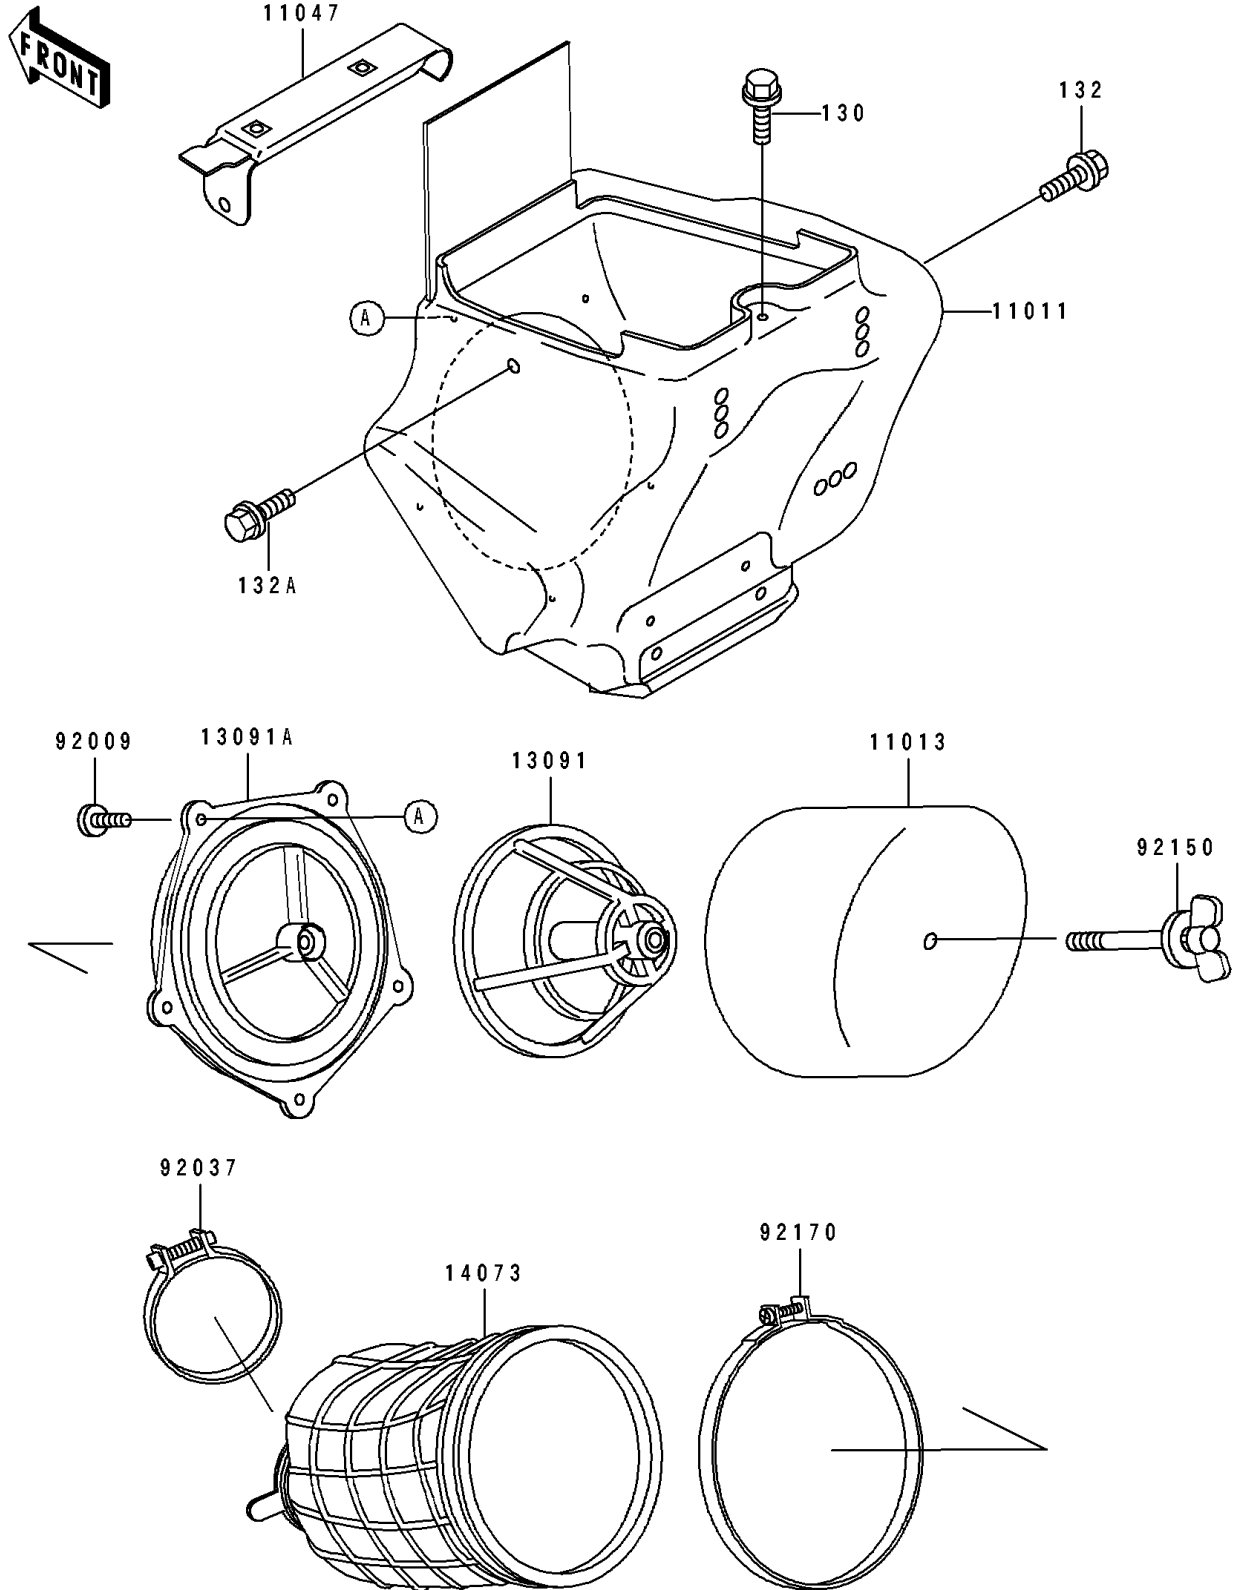

1994 Big Wheel PARTS DIAGRAM

Air Cleaner

E1130

1994 Big Wheel PARTS LIST

Air Cleaner

ITEM NAME	PART NUMBER	QUANTITY
CASE-AIR FILTER (Ref # 11011)	11011-1426	1
ELEMENT-AIR FILTER (Ref # 11013)	11013-1201	1
BRACKET,IGNITER (Ref # 11047)	11047-1361	1
HOLDER,ELEMENT (Ref # 13091)	13091-1696	1
HOLDER (Ref # 13091A)	13091-1697	1
DUCT,AIR FILTER (Ref # 14073)	14073-1448	1
SCREW,TAPPING,5X14 (Ref # 92009)	92009-1197	5
CLAMP,55MM (Ref # 92037)	92037-1486	1
BOLT,WING (Ref # 92150)	92150-1565	1
CLAMP,126MM (Ref # 92170)	92170-1194	1
BOLT-FLANGED (Ref # 130)	130G0608	1
BOLT-FLANGED-SMALL (Ref # 132)	132G0614	1
BOLT-FLANGED-SMALL (Ref # 132A)	132G0620	1