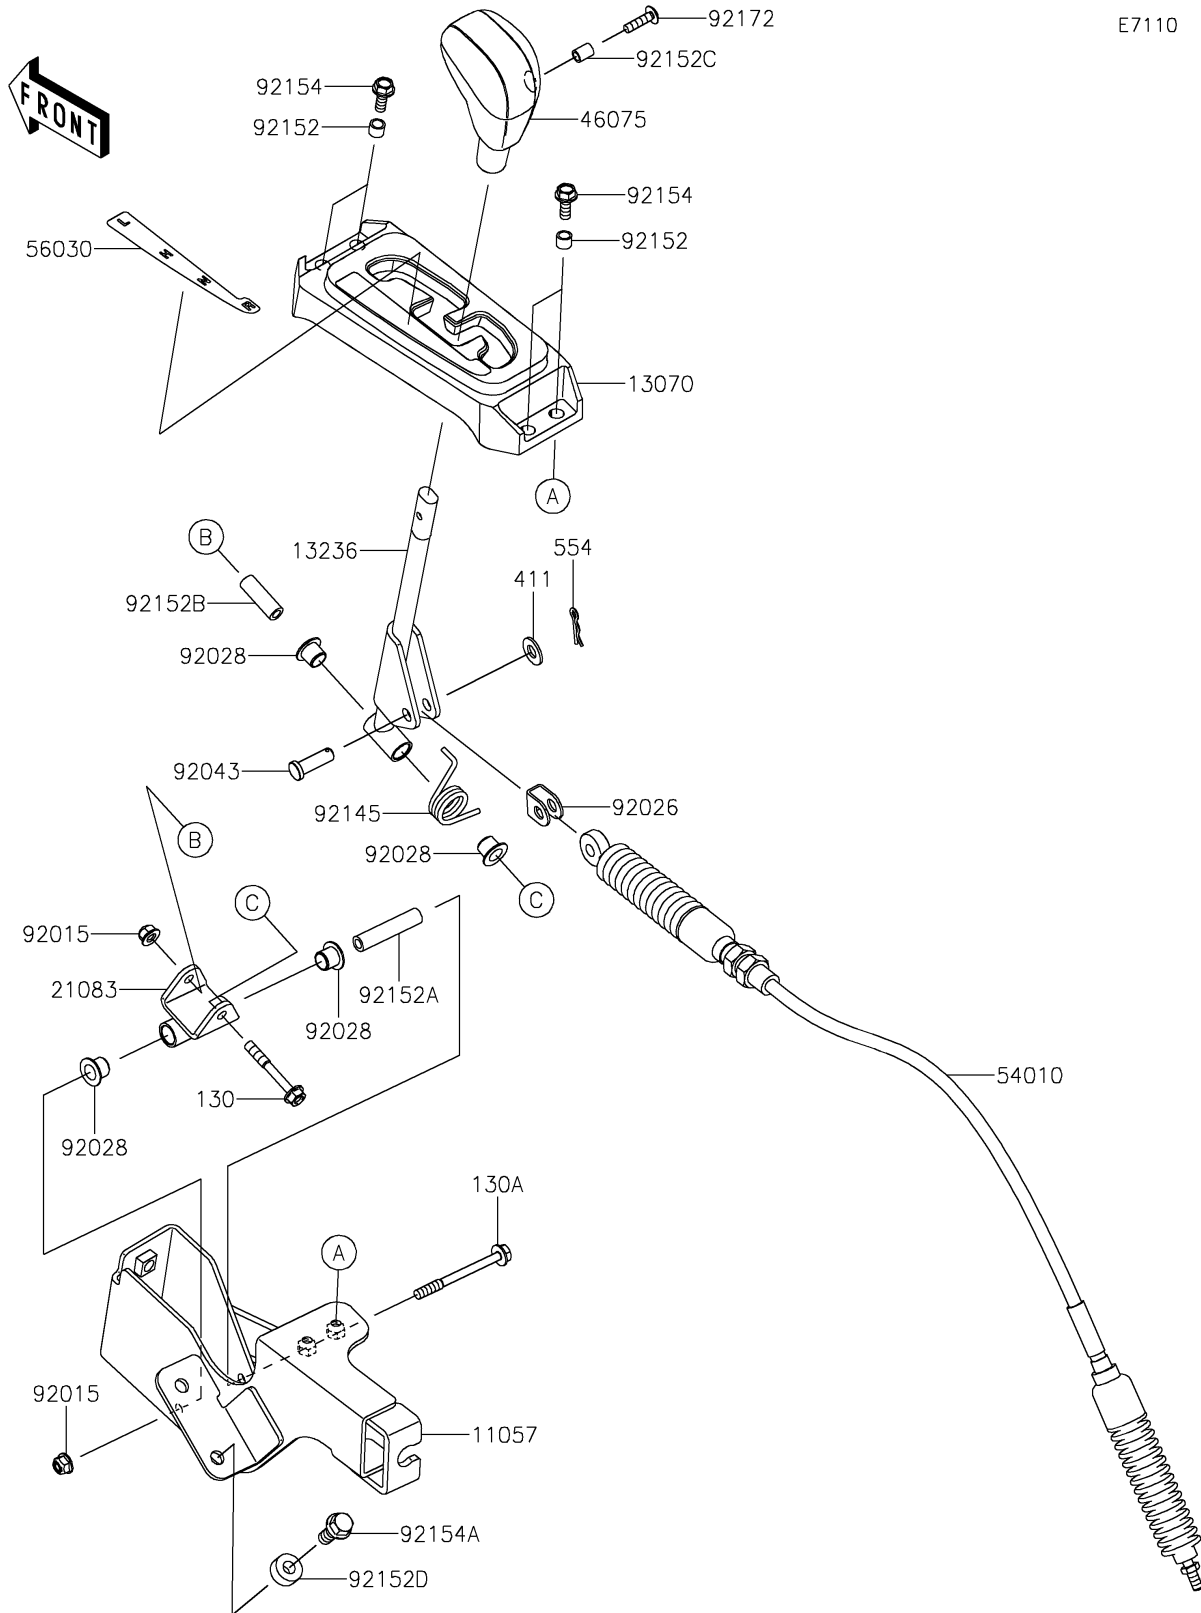

2021 TERYX® CAMO PARTS DIAGRAM

Control

E7110

2021 TERYX® CAMO PARTS LIST

Control

ITEM NAME	PART NUMBER	QUANTITY
BRACKET,SHIFT (Ref # 11057)	11057-1494	1
GUIDE,SHIFT GAUGE (Ref # 13070)	13070-0748	1
LEVER-COMP,SHIFT (Ref # 13236)	13236-0727	1
ARM (Ref # 21083)	21083-0710	1
GRIP (Ref # 46075)	46075-0569	1
CABLE,SHIFT (Ref # 54010)	54010-0619	1
LABEL,SHIFT POSITION (Ref # 56030)	56030-0849	1
NUT,LOCK,FLANGED,6MM (Ref # 92015)	92015-1675	2
SPACER (Ref # 92026)	92026-0074	1
BUSHING (Ref # 92028)	92028-1507	4
PIN (Ref # 92043)	92043-0053	1
SPRING (Ref # 92145)	92145-0832	1
COLLAR (Ref # 92152)	92152-1332	4
COLLAR,6.0X10X47 (Ref # 92152A)	92152-1517	1
COLLAR,6.0X10X30 (Ref # 92152B)	92152-1518	1
COLLAR,5.6X8X10.5 (Ref # 92152C)	92152-1545	1
COLLAR,8.2X18X8 (Ref # 92152D)	92152-1553	2
BOLT,FLANGED,6X16 (Ref # 92154)	92154-0887	4
BOLT,FLANGED,8X20 (Ref # 92154A)	92154-1104	2
SCREW,5X20 (Ref # 92172)	92172-2081	1
BOLT-FLANGED,6X45 (Ref # 130)	130CA0645	1
BOLT-FLANGED,6X65 (Ref # 130A)	130CA0665	1
WASHER-PLAIN,8MM (Ref # 411)	411AA0800	1
PIN-SNAP (Ref # 554)	554DA0800	1