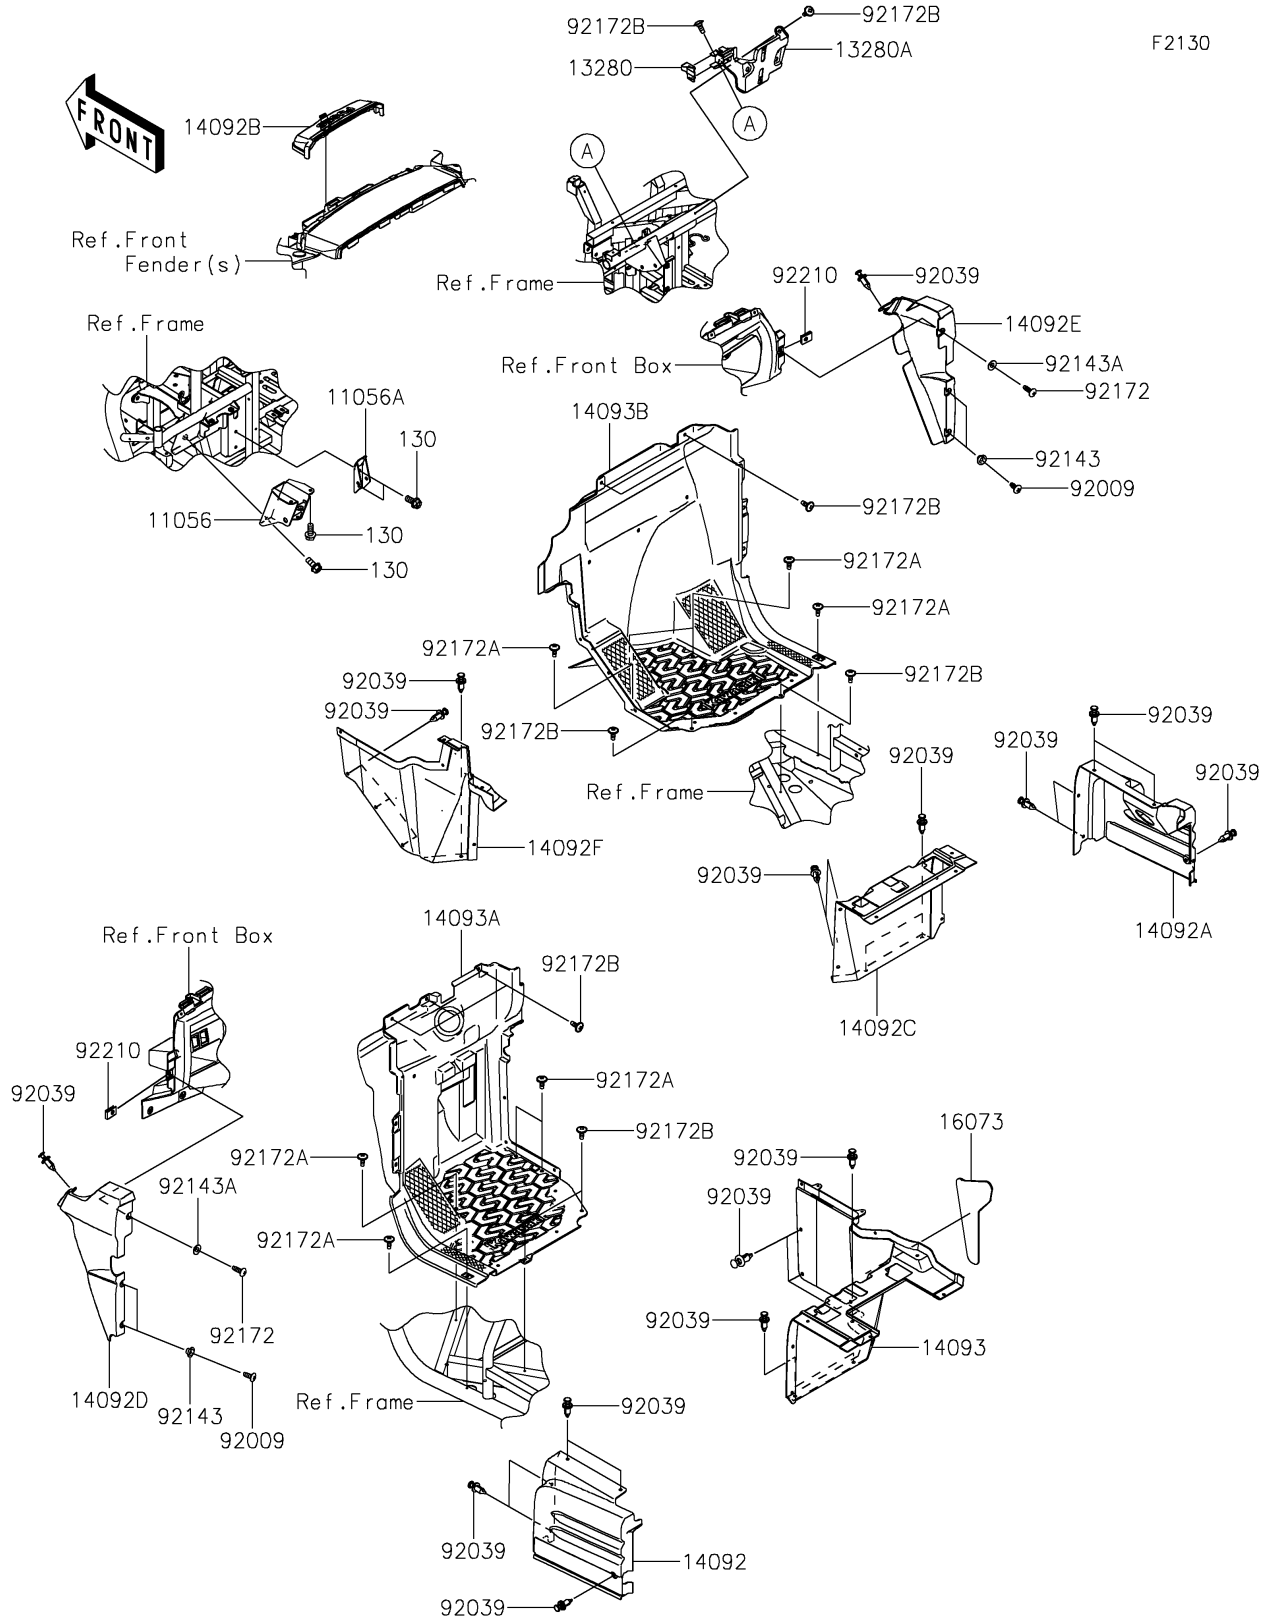

# 2021 TERYX<sup>®</sup> CAMO PARTS DIAGRAM

## Frame Fittings(Front)

## 2021 TERYX® CAMO PARTS LIST

### Frame Fittings(Front)

ITEM NAME	PART NUMBER	QUANTITY
BRACKET,BRAKE PEDAL (Ref # 11056)	11056-1431	1
BRACKET,THROTTLE PEDAL (Ref # 11056A)	11056-4408	1
HOLDER (Ref # 13280)	13280-0851	1
HOLDER,ECU (Ref # 13280A)	13280-0868	1
COVER,SEAT SIDE,LH (Ref # 14092)	14092-0720	1
COVER,SEAT SIDE,RH (Ref # 14092A)	14092-0721	1
COVER,FUSE BOX (Ref # 14092B)	14092-0724	1
COVER,FR SEAT,RH (Ref # 14092C)	14092-0757	1
COVER,SIDE GUARD,LH,CAMOUFLAGE (Ref # 14092D)	14092-0804-42H	1
COVER,SIDE GUARD,RH,CAMOUFLAGE (Ref # 14092E)	14092-0805-42H	1
COVER,FR SEAT,RH,CNT (Ref # 14092F)	14092-1083	1
COVER,FR SEAT,LH (Ref # 14093)	14093-0209	1
COVER,FR FLOOR,LH (Ref # 14093A)	14093-0550	1
COVER,FR FLOOR,RH (Ref # 14093B)	14093-0551	1
INSULATOR (Ref # 16073)	16073-0847	1
SCREW,TAPPING,6X16 (Ref # 92009)	92009-1166	4
RIVET (Ref # 92039)	92039-0776	26
COLLAR (Ref # 92143)	92143-1057	4
COLLAR (Ref # 92143A)	92143-1087	2
SCREW,TAPPING,6X20 (Ref # 92172)	92172-0488	2
SCREW,6X16 (Ref # 92172A)	92172-0711	8
SCREW,6X16 (Ref # 92172B)	92172-0826	11
NUT,LEAF SPRING,6MM (Ref # 92210)	92210-0624	2
BOLT-FLANGED,8X18 (Ref # 130)	130BA0818	5