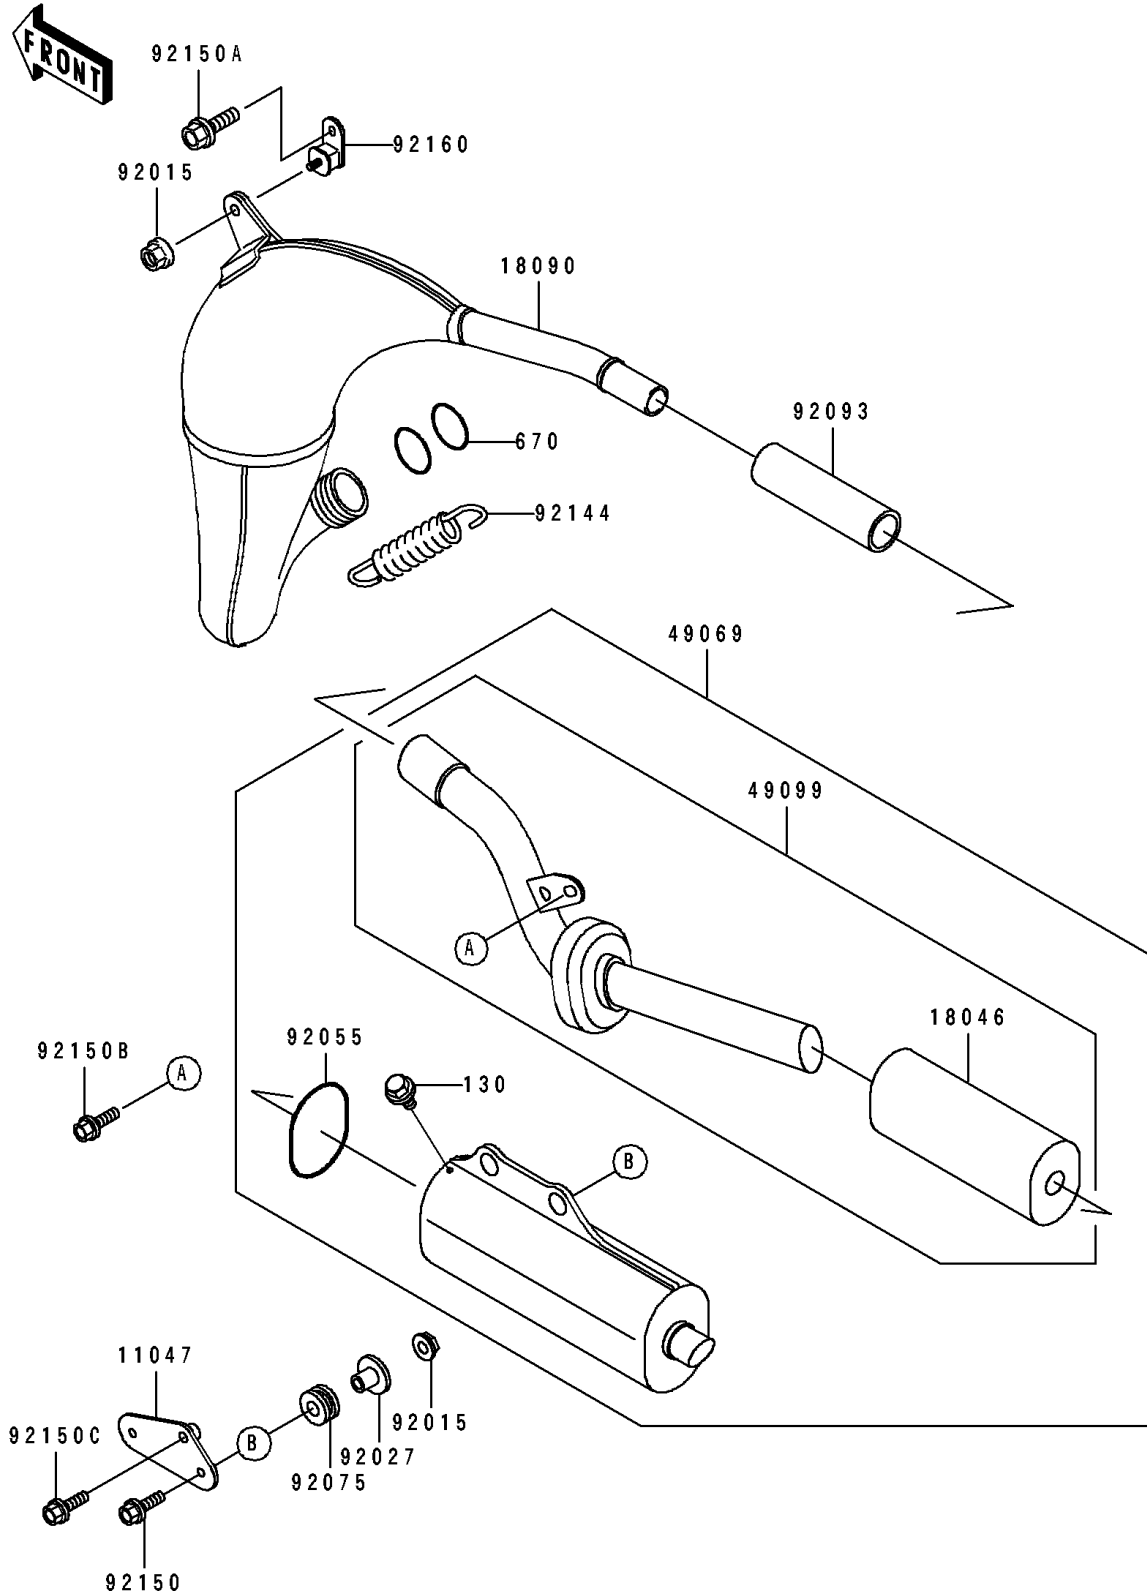

1994 KX80 PARTS DIAGRAM

Muffler(s)

E1140

1994 KX80 PARTS LIST

Muffler(s)

ITEM NAME	PART NUMBER	QUANTITY
BRACKET,MUFFLER (Ref # 11047)	11047-1495	1
WOOL,BAFFLE PIPE (Ref # 18046)	18046-1136	1
BODY-COMP-MUFFLER (Ref # 18090)	18090-1065	1
MUFFLER-ASSY (Ref # 49069)	49069-1145	1
BAFFLE-PIPE MUFFLER (Ref # 49099)	49099-1321	1
NUT,FLANGED,6MM (Ref # 92015)	92015-1078	3
COLLAR,L=13.1,BLACK (Ref # 92027)	92027-1450	2
RING-O,BAFFLE PIPE (Ref # 92055)	92055-1461	1
DAMPER,MUFFLER FITTING (Ref # 92075)	92075-1857	2
SEAL,MUFFLER JOINT (Ref # 92093)	92093-1200	1
SPRING,EXHAUST CONNECTING (Ref # 92144)	92144-1470	2
BOLT,6X20 (Ref # 92150)	92150-1339	1
BOLT,6X14 (Ref # 92150A)	92150-1340	1
BOLT,6X12 (Ref # 92150B)	92150-1435	1
BOLT,FLANGED,6X25 (Ref # 92150C)	92150-1507	2
DAMPER,MUFFLER,FR (Ref # 92160)	92160-1176	1
BOLT-FLANGED (Ref # 130)	130G0508	2
O RING,36MM (Ref # 670)	670E3036	2