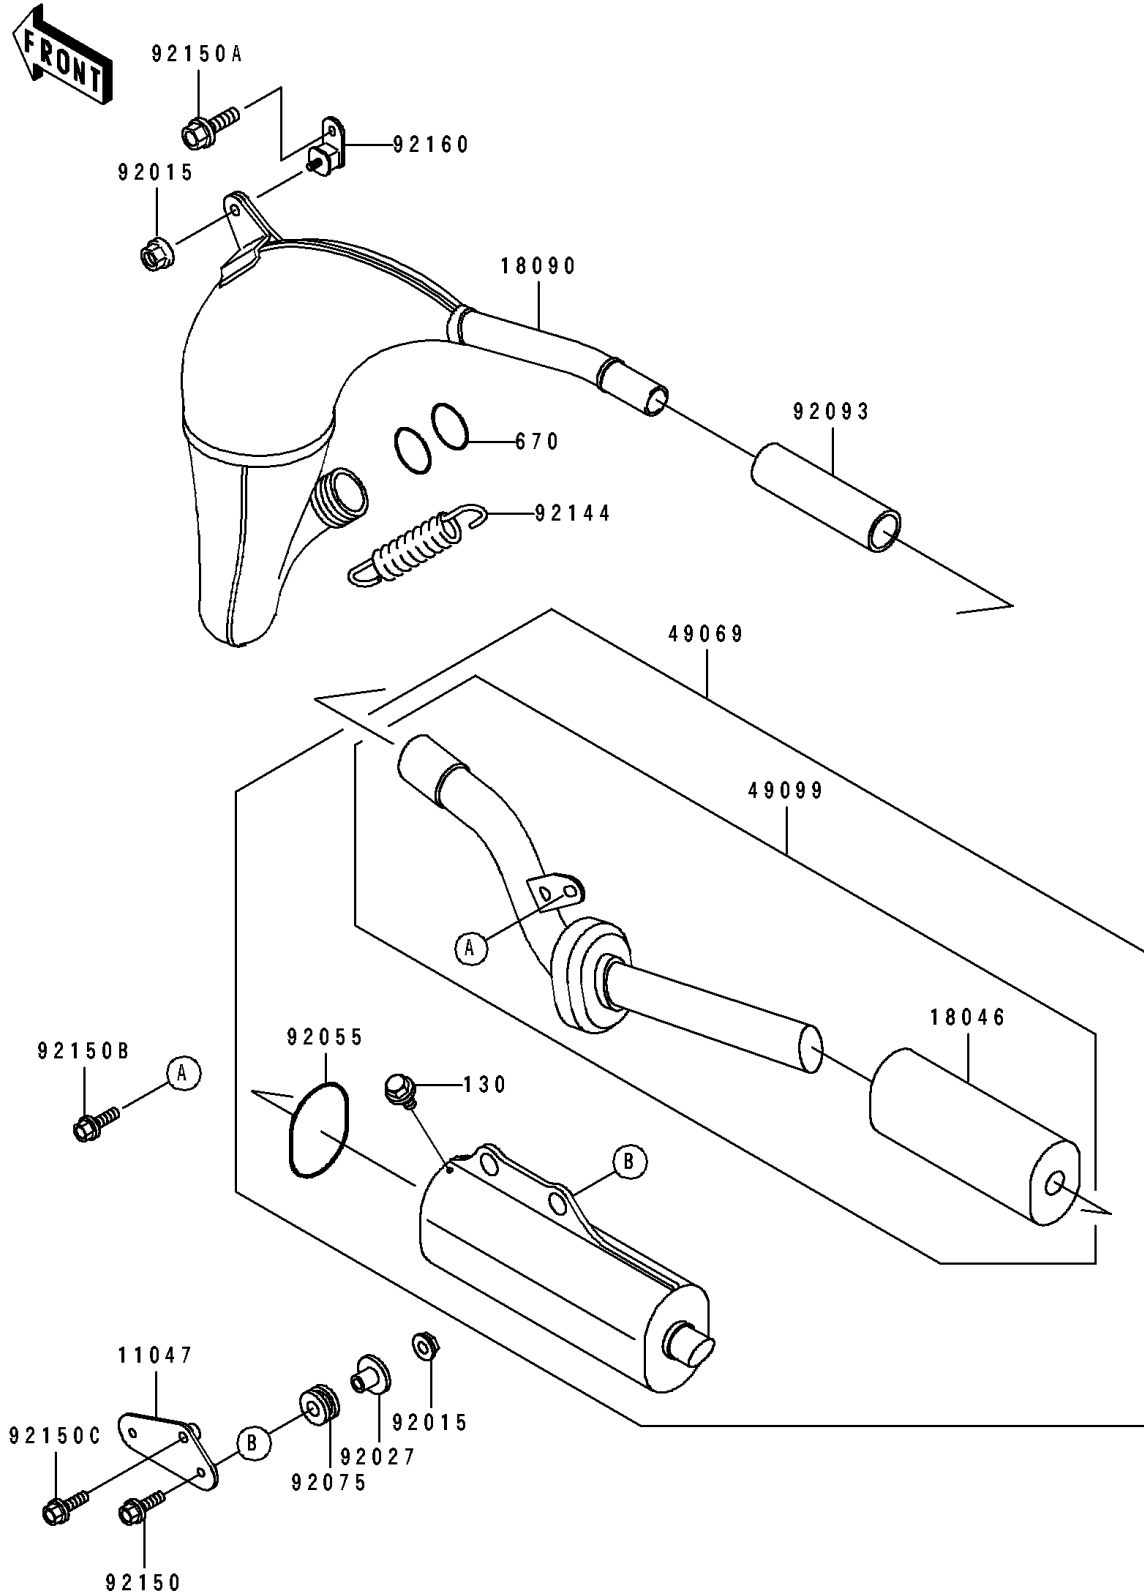

1994 Big Wheel PARTS DIAGRAM

Muffler(s)

E1140

1994 Big Wheel PARTS LIST

Muffler(s)

ITEM NAME	PART NUMBER	QUANTITY
BRACKET,MUFFLER (Ref # 11047)	11047-1495	1
WOOL,BAFFLE PIPE (Ref # 18046)	18046-1136	1
BODY-COMP-MUFFLER (Ref # 18090)	18090-1065	1
MUFFLER-ASSY (Ref # 49069)	49069-1145	1
BAFFLE-PIPE MUFFLER (Ref # 49099)	49099-1321	1
NUT,FLANGED,6MM (Ref # 92015)	92015-1078	3
COLLAR,L=13.1,BLACK (Ref # 92027)	92027-1450	2
RING-O,BAFFLE PIPE (Ref # 92055)	92055-1461	1
DAMPER,MUFFLER FITTING (Ref # 92075)	92075-1857	2
SEAL,MUFFLER JOINT (Ref # 92093)	92093-1200	1
SPRING,EXHAUST CONNECTING (Ref # 92144)	92144-1470	2
BOLT,6X20 (Ref # 92150)	92150-1339	1
BOLT,6X14 (Ref # 92150A)	92150-1340	1
BOLT,6X12 (Ref # 92150B)	92150-1435	1
BOLT,FLANGED,6X25 (Ref # 92150C)	92150-1507	2
DAMPER,MUFFLER,FR (Ref # 92160)	92160-1176	1
BOLT-FLANGED (Ref # 130)	130G0508	2
O RING,36MM (Ref # 670)	670E3036	2