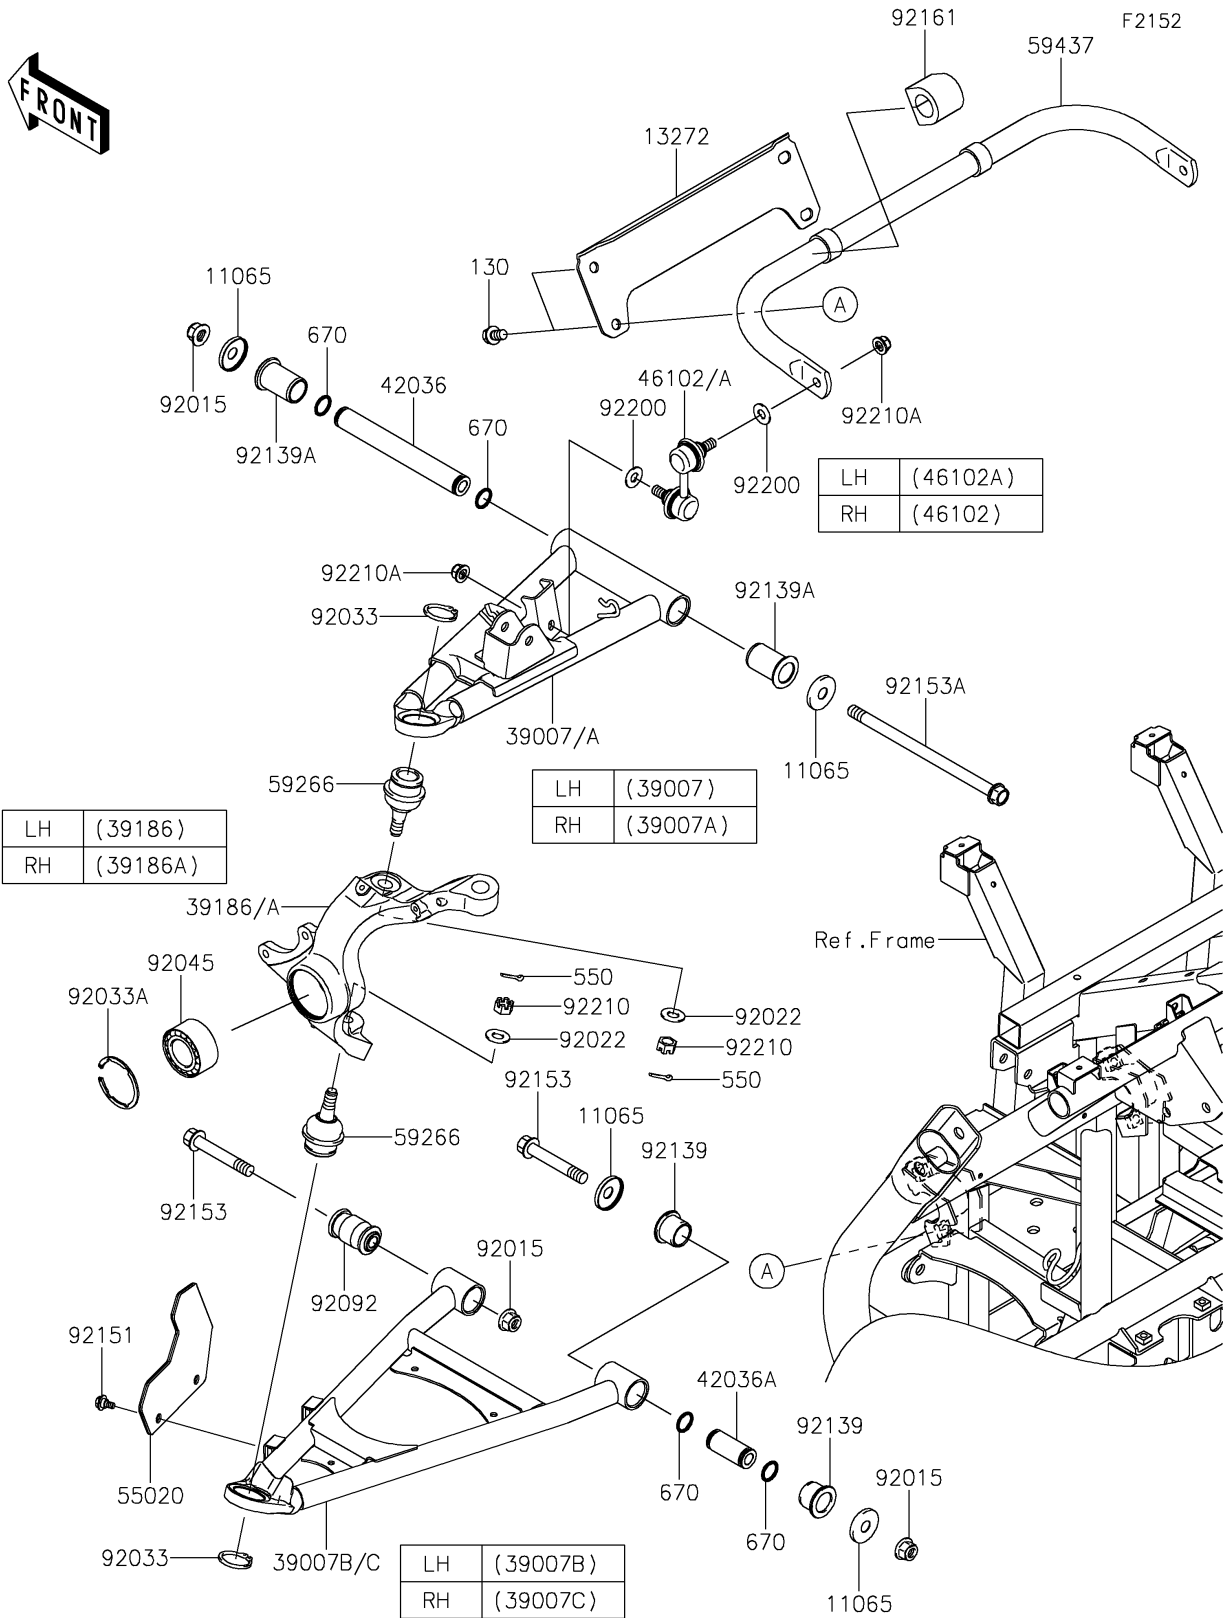

2021 TERYX® CAMO PARTS DIAGRAM

Front Suspension

2021 TERYX® CAMO PARTS LIST

Front Suspension

ITEM NAME	PART NUMBER	QUANTITY
CAP (Ref # 11065)	11065-0253	8
PLATE (Ref # 13272)	13272-1650	1
ARM-SUSP,FR,UPP,LH,BLACK (Ref # 39007)	39007-0367-10	1
ARM-SUSP,FR,UPP,RH,BLACK (Ref # 39007A)	39007-0368-10	1
ARM-SUSP,FR,LWR,LH,BLACK (Ref # 39007B)	39007-0389-10	1
ARM-SUSP,FR,LWR,RH,BLACK (Ref # 39007C)	39007-0390-10	1
KNUCKLE,FR,LH (Ref # 39186)	39186-0311	1
KNUCKLE,FR,RH (Ref # 39186A)	39186-0312	1
SLEEVE (Ref # 42036)	42036-0061	2
SLEEVE (Ref # 42036A)	42036-0062	2
ROD,STABILIZER,RH (Ref # 46102)	46102-0100	1
ROD,STABILIZER,LH (Ref # 46102A)	46102-0101	1
GUARD,FRONT ARM (Ref # 55020)	55020-0839	2
JOINT-BALL (Ref # 59266)	59266-0711	4
STABILIZER,FR (Ref # 59437)	59437-0010	1
NUT,LOCK,FLANGED,12MM (Ref # 92015)	92015-1433	6
WASHER (Ref # 92022)	92022-1831	4
RING-SNAP,C-TYPE,32MM (Ref # 92033)	92033-1262	4
RING-SNAP,55MM (Ref # 92033A)	92033-1274	2
BEARING-BALL,30X55X32 (Ref # 92045)	92045-0800	2
BUSHING-RUBBER (Ref # 92092)	92092-0555	2
BUSHING (Ref # 92139)	92139-0231	4
BUSHING,22.4X28.2X46 (Ref # 92139A)	92139-0806	4
BOLT,FLANGED,6X13 (Ref # 92151)	92151-1703	4
BOLT,FLANGED,12X76.5 (Ref # 92153)	92153-1733	4
BOLT,FLANGED,12X213 (Ref # 92153A)	92153-1958	2
DAMPER (Ref # 92161)	92161-1508	2
WASHER,10.3X23X1.6 (Ref # 92200)	92200-2009	4
NUT,CASTLE,12MM (Ref # 92210)	92210-0395	4

2021 TERYX® CAMO PARTS LIST

Front Suspension

ITEM NAME	PART NUMBER	QUANTITY
NUT,LOCK,FLANGED,10MM (Ref # 92210A)	92210-1080	4
BOLT-FLANGED,10X16 (Ref # 130)	130CA1016	4
PIN-COTTER,3.0X25 (Ref # 550)	550AA3025	4
O RING,18MM (Ref # 670)	670B2018	8