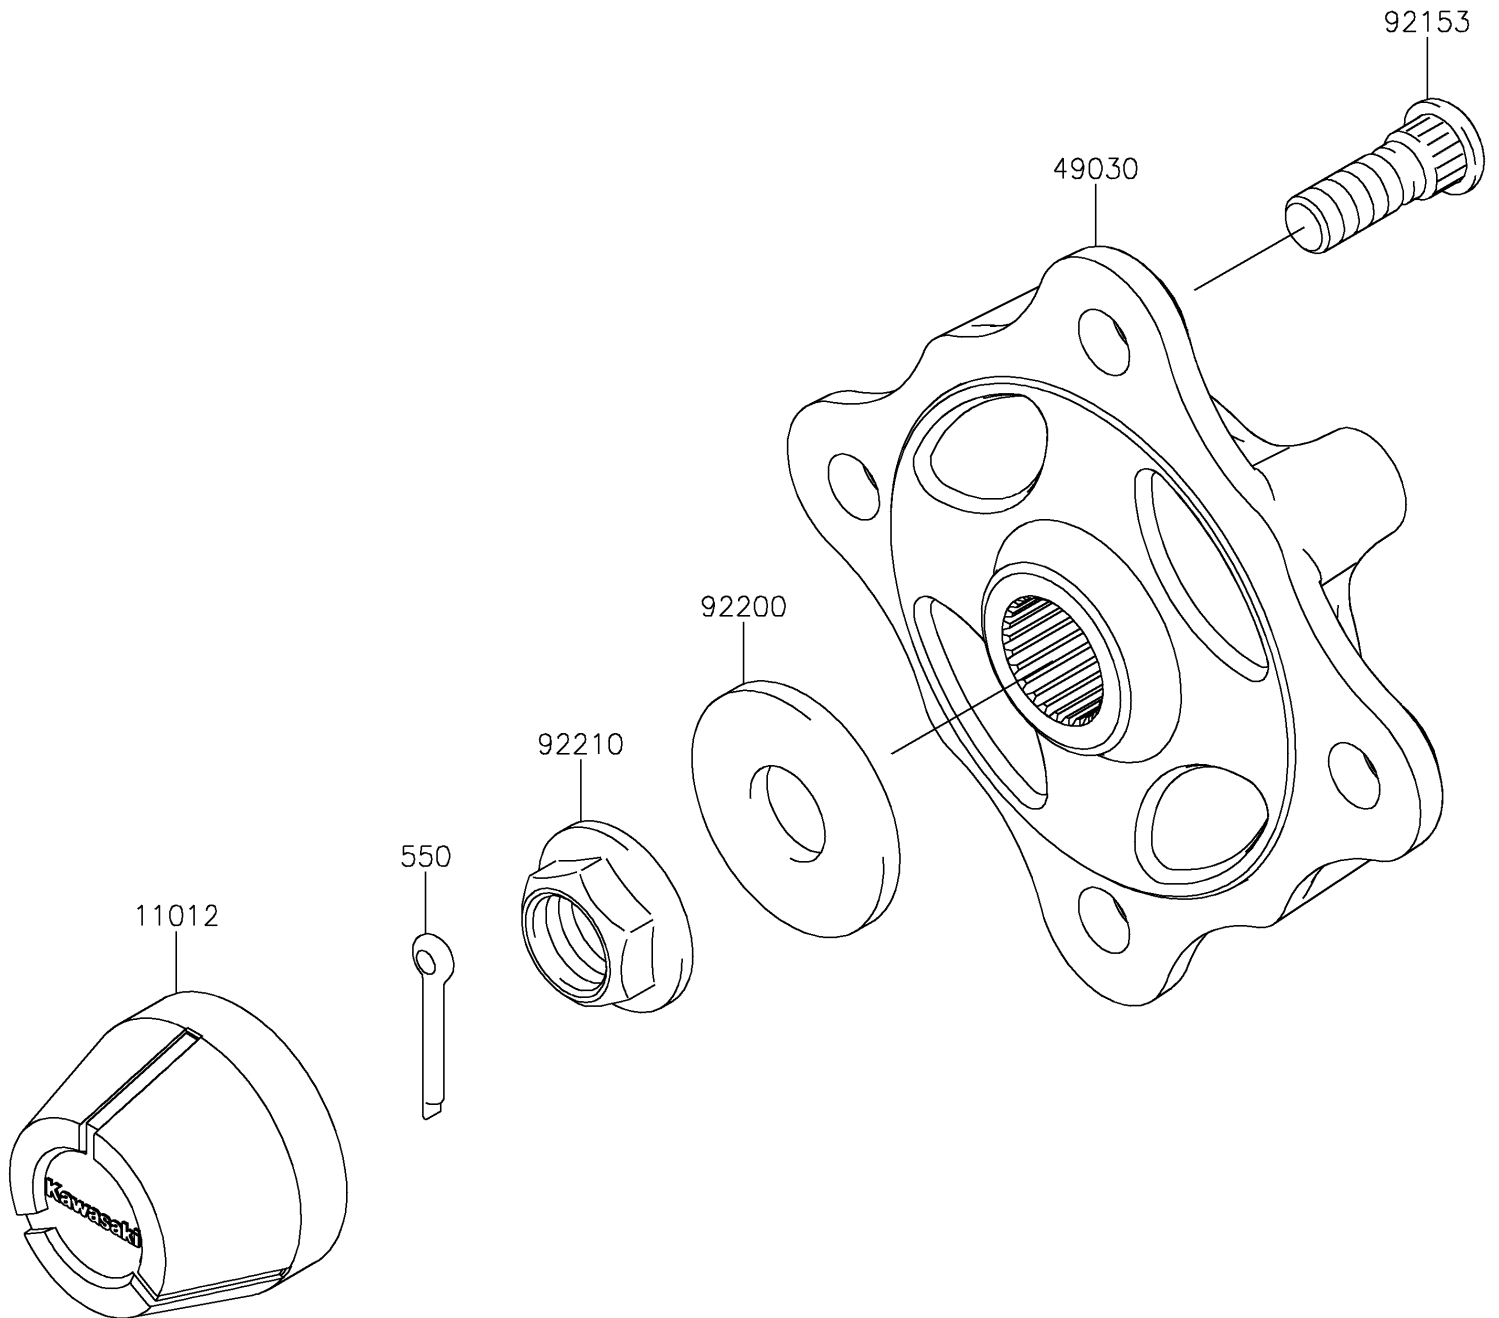

# 2021 TERYX® CAMO PARTS DIAGRAM

Front Hubs/Brakes

F2230

## 2021 TERYX® CAMO PARTS LIST

### Front Hubs/Brakes

ITEM NAME	PART NUMBER	QUANTITY
CAP,WHEEL (Ref # 11012)	11012-1969	2
HUB,FR (Ref # 49030)	49030-0560	2
BOLT,12MM (Ref # 92153)	92153-1915	8
WASHER,20.3X52.0X4.5 (Ref # 92200)	92200-1739	2
NUT,FLANGED,20MM (Ref # 92210)	92210-2093	2
PIN-COTTER,4.0X30 (Ref # 550)	550AA4030	2