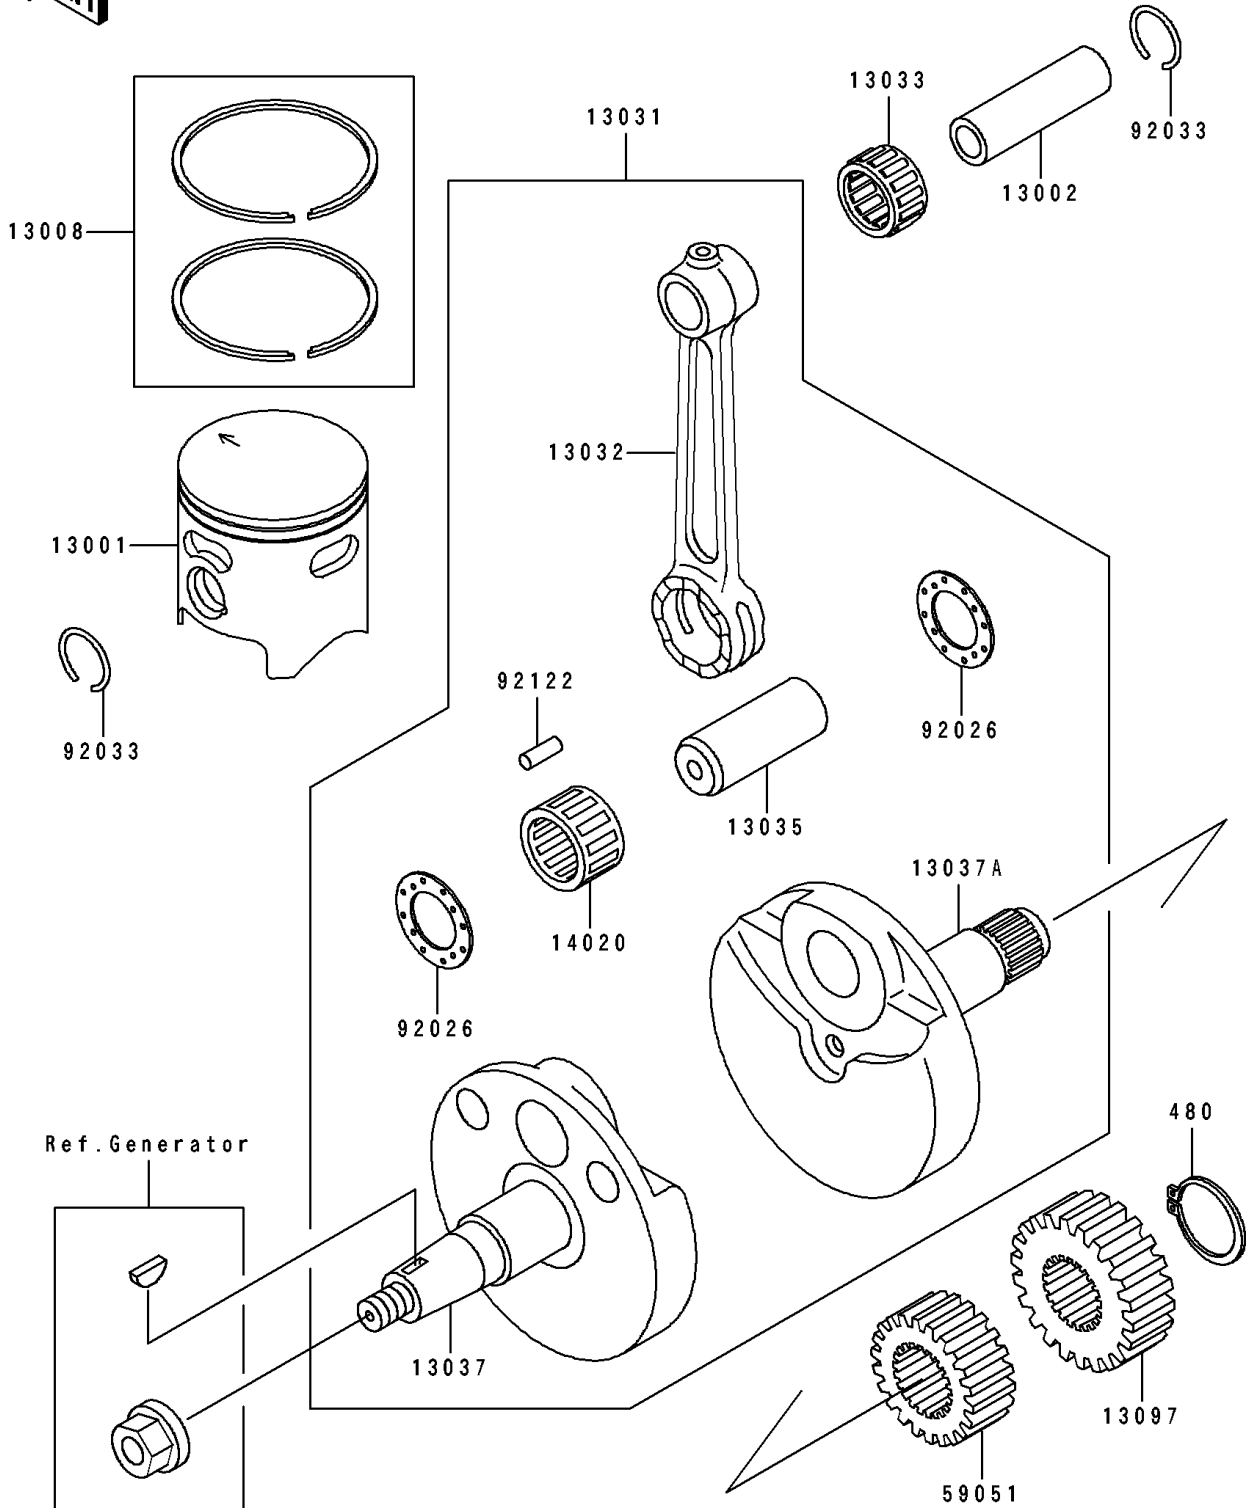

1994 Big Wheel PARTS DIAGRAM

Crankshaft/Piston(s)

E1320

1994 Big Wheel PARTS LIST

Crankshaft/Piston(s)

ITEM NAME	PART NUMBER	QUANTITY
PISTON-ENGINE,(B) (Ref # 13001)	13001-1306	1
PIN-PISTON (Ref # 13002)	13002-1079	1
RING-SET-PISTON (Ref # 13008)	13008-1100	1
CRANKSHAFT-COMP (Ref # 13031)	13031-1313	1
ROD-CONNECTING (Ref # 13032)	13032-1039	1
BEARING-SMALL END,14R1818AP-1 (Ref # 13033)	13033-1053	1
PIN-CRANK (Ref # 13035)	13035-1054	1
CRANKSHAFT,LH (Ref # 13037)	13037-1396	1
CRANKSHAFT,RH (Ref # 13037A)	13037-1397	1
GEAR-PRIMARY SPUR,20T (Ref # 13097)	13097-1148	1
RETAINER (Ref # 14020)	14020-1076	1
GEAR-SPUR,PUMP,22T (Ref # 59051)	59051-1146	1
SPACER,22.2X37X1.0 (Ref # 92026)	92026-1136	2
RING-SNAP (Ref # 92033)	92033-1050	2
ROLLER (Ref # 92122)	92122-1177	16
CIRCLIP-TYPE-C,16MM (Ref # 480)	480J1600	1