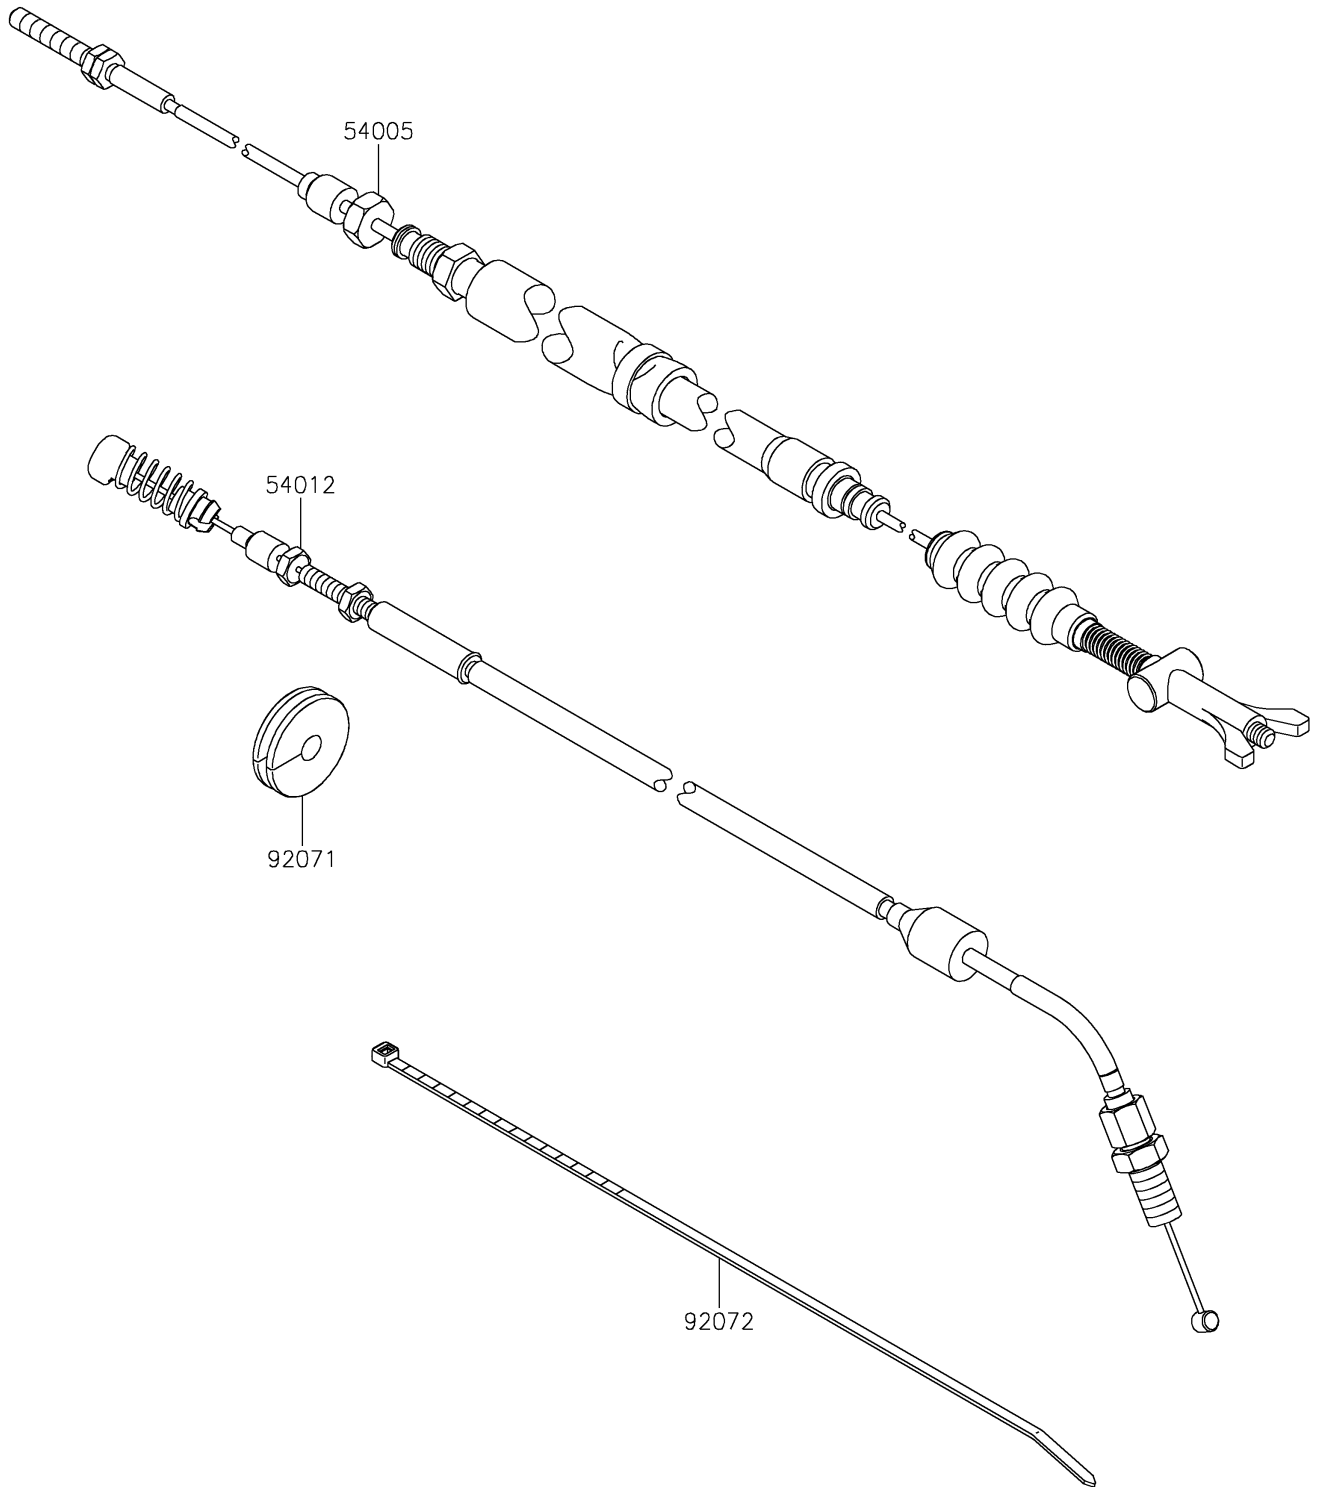

2021 TERYX[®] CAMO PARTS DIAGRAM

Cables

F2540

2021 TERYX® CAMO PARTS LIST

Cables

ITEM NAME	PART NUMBER	QUANTITY
CABLE-BRAKE (Ref # 54005)	54005-0042	1
CABLE-THROTTLE (Ref # 54012)	54012-0700	1
GROMMET (Ref # 92071)	92071-1136	1
BAND,L=292.1 (Ref # 92072)	92072-3509	1