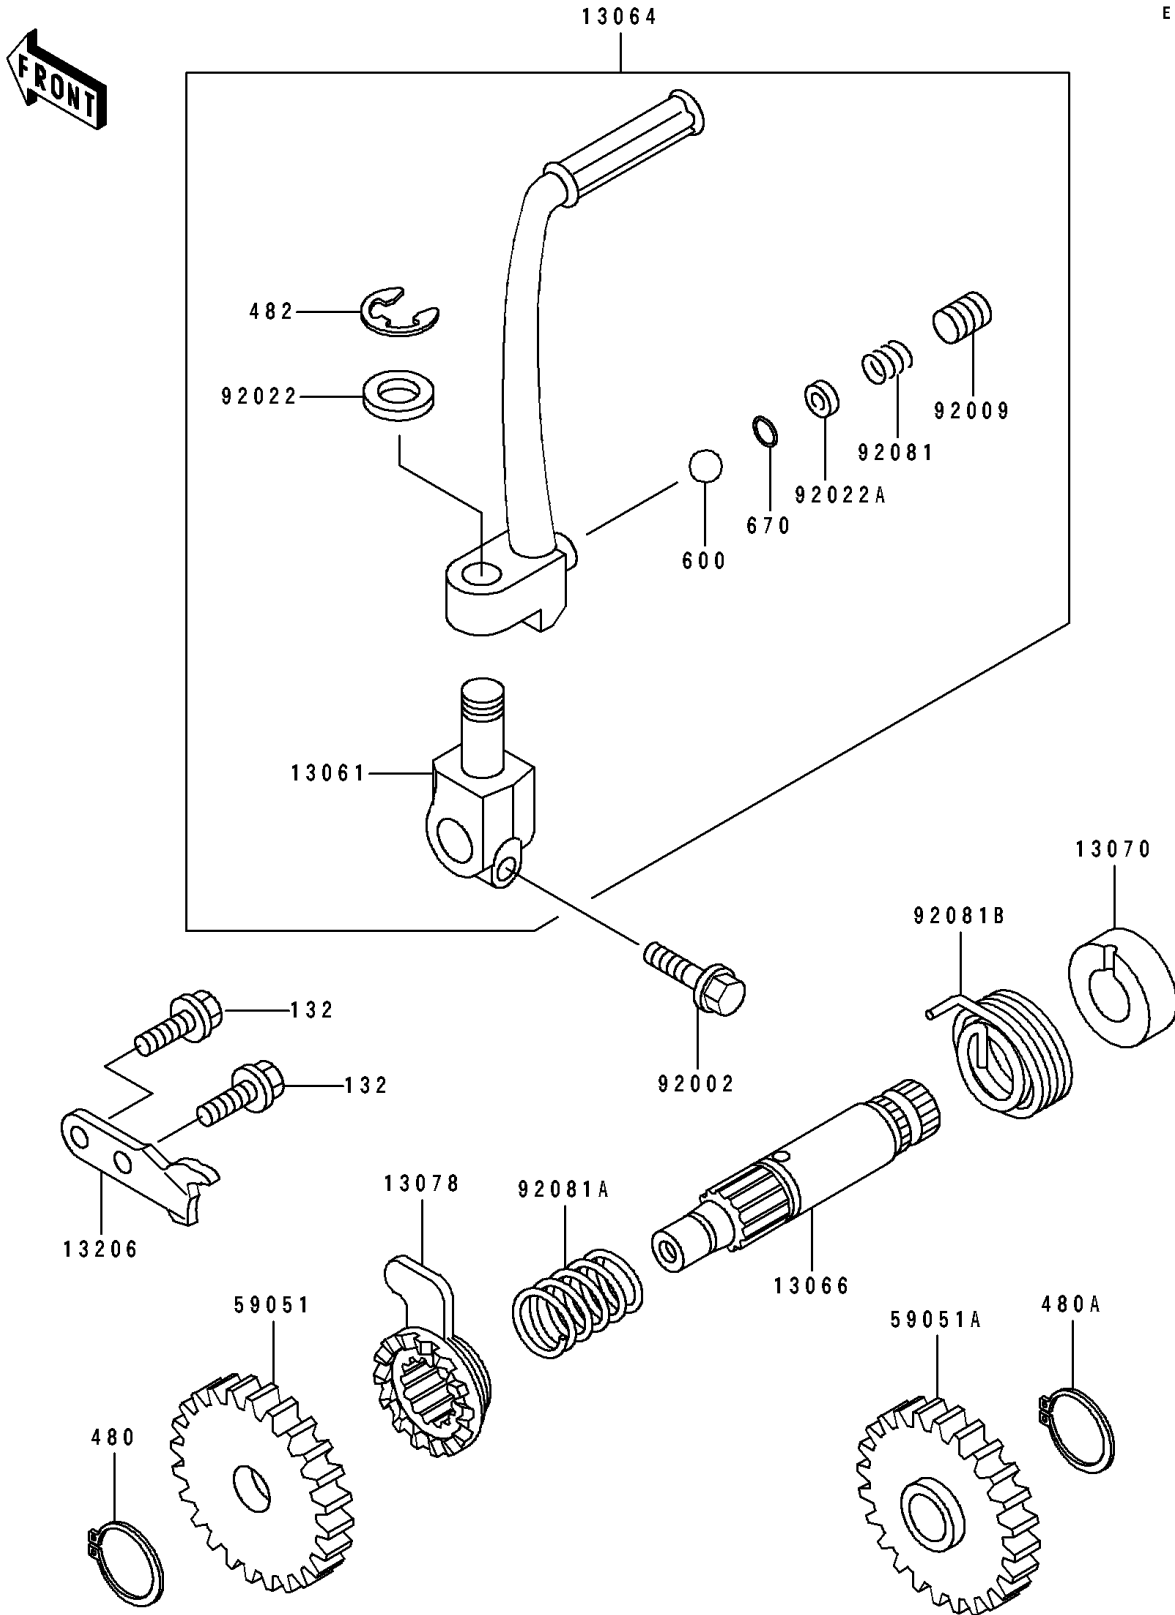

1994 KX80 PARTS DIAGRAM

Kickstarter Mechanism

E1340

1994 KX80 PARTS LIST

Kickstarter Mechanism

ITEM NAME	PART NUMBER	QUANTITY
BOSS,KICK LEVER (Ref # 13061)	13061-1301	1
LEVER-ASSY-KICK,PEDAL (Ref # 13064)	13064-1154	1
SHAFT-KICK (Ref # 13066)	13066-1077	1
GUIDE,KICK SPRING (Ref # 13070)	13070-1137	1
RATCHET (Ref # 13078)	13078-1004	1
GUIDE-KICK (Ref # 13206)	13206-1055	1
GEAR-SPUR (Ref # 59051)	59051-1026	1
GEAR-SPUR,31T,KICK (Ref # 59051A)	59051-1147	1
BOLT,6X20 (Ref # 92002)	92002-1237	1
SCREW,SOCKET,8X8 (Ref # 92009)	92009-1312	1
WASHER,12.2X20X1.6 (Ref # 92022)	92022-1236	1
WASHER (Ref # 92022A)	92022-1481	1
SPRING,KICK PEDAL (Ref # 92081)	92081-020	1
SPRING,RATCHET (Ref # 92081A)	92081-122	1
SPRING,KICKSTARTER (Ref # 92081B)	92081-1907	1
BOLT-FLANGED-SMALL (Ref # 132)	132G0616	2
CIRCLIP-TYPE-C,12MM (Ref # 480)	480J1200	1
CIRCLIP-TYPE-C,15MM (Ref # 480A)	480J1500	1
CIRCLIP-TYPE-E,8MM (Ref # 482)	482K8000	1
BALL-STEEL,1/4" (Ref # 600)	600A0800	1
O RING,4MM (Ref # 670)	670B1504	1