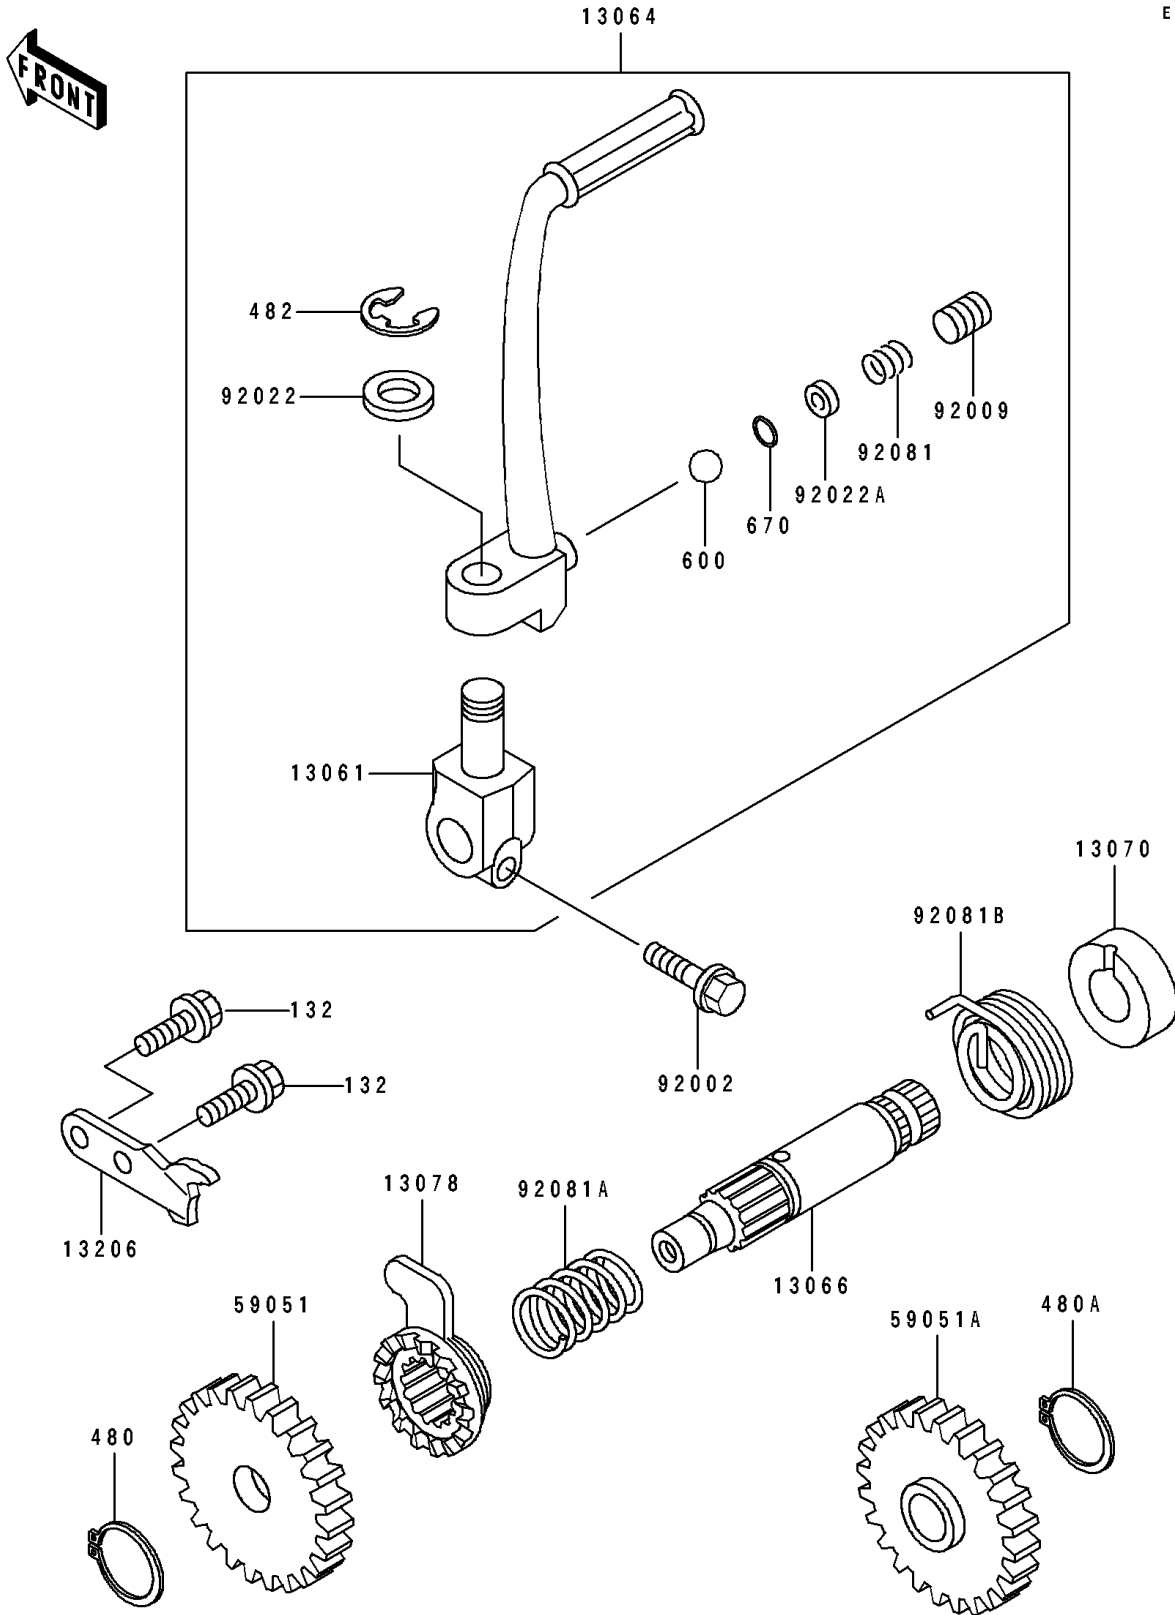

1995 KX80 PARTS DIAGRAM

Kickstarter Mechanism

E1340

1995 KX80 PARTS LIST

Kickstarter Mechanism

ITEM NAME	PART NUMBER	QUANTITY
BOSS,KICK LEVER (Ref # 13061)	13061-1301	1
LEVER-ASSY-KICK,PEDAL (Ref # 13064)	13064-1154	1
SHAFT-KICK (Ref # 13066)	13066-1077	1
GUIDE,KICK SPRING (Ref # 13070)	13070-1137	1
RATCHET (Ref # 13078)	13078-1004	1
GUIDE-KICK (Ref # 13206)	13206-1055	1
GEAR-SPUR (Ref # 59051)	59051-1026	1
GEAR-SPUR,31T,KICK (Ref # 59051A)	59051-1147	1
BOLT,6X20 (Ref # 92002)	92002-1237	1
SCREW,SOCKET,8X8 (Ref # 92009)	92009-1312	1
WASHER,12.2X20X1.6 (Ref # 92022)	92022-1236	1
WASHER (Ref # 92022A)	92022-1481	1
SPRING,KICK PEDAL (Ref # 92081)	92081-020	1
SPRING,RATCHET (Ref # 92081A)	92081-122	1
SPRING,KICKSTARTER (Ref # 92081B)	92081-1907	1
BOLT-FLANGED-SMALL (Ref # 132)	132G0616	2
CIRCLIP-TYPE-C,12MM (Ref # 480)	480J1200	1
CIRCLIP-TYPE-C,15MM (Ref # 480A)	480J1500	1
CIRCLIP-TYPE-E,8MM (Ref # 482)	482K8000	1
BALL-STEEL,1/4" (Ref # 600)	600A0800	1
O RING,4MM (Ref # 670)	670B1504	1