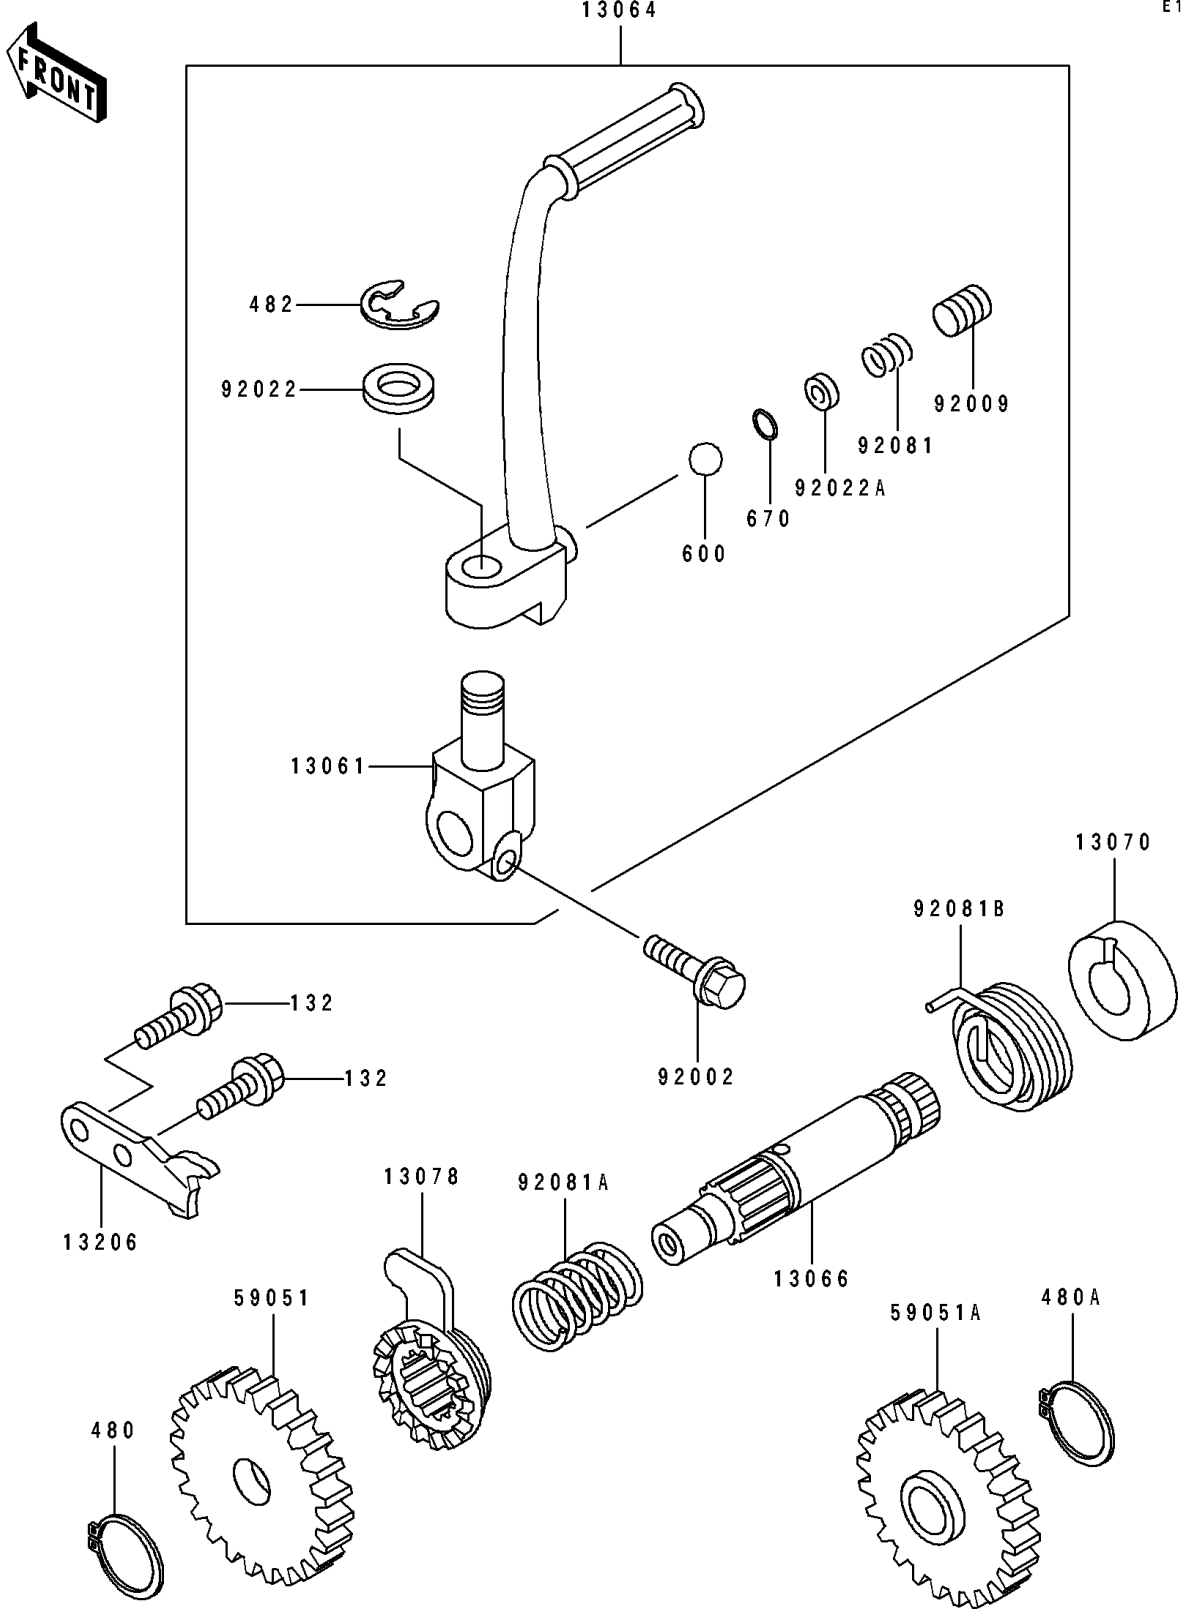

# 1994 Big Wheel PARTS DIAGRAM

Kickstarter Mechanism

E1340

# 1994 Big Wheel PARTS LIST

## Kickstarter Mechanism

ITEM NAME	PART NUMBER	QUANTITY
BOSS,KICK LEVER (Ref # 13061)	13061-1301	1
LEVER-ASSY-KICK,PEDAL (Ref # 13064)	13064-1154	1
SHAFT-KICK (Ref # 13066)	13066-1077	1
GUIDE,KICK SPRING (Ref # 13070)	13070-1137	1
RATCHET (Ref # 13078)	13078-1004	1
GUIDE-KICK (Ref # 13206)	13206-1055	1
GEAR-SPUR (Ref # 59051)	59051-1026	1
GEAR-SPUR,31T,KICK (Ref # 59051A)	59051-1147	1
BOLT,6X20 (Ref # 92002)	92002-1237	1
SCREW,SOCKET,8X8 (Ref # 92009)	92009-1312	1
WASHER,12.2X20X1.6 (Ref # 92022)	92022-1236	1
WASHER (Ref # 92022A)	92022-1481	1
SPRING,KICK PEDAL (Ref # 92081)	92081-020	1
SPRING,RATCHET (Ref # 92081A)	92081-122	1
SPRING,KICKSTARTER (Ref # 92081B)	92081-1907	1
BOLT-FLANGED-SMALL (Ref # 132)	132G0616	2
CIRCLIP-TYPE-C,12MM (Ref # 480)	480J1200	1
CIRCLIP-TYPE-C,15MM (Ref # 480A)	480J1500	1
CIRCLIP-TYPE-E,8MM (Ref # 482)	482K8000	1
BALL-STEEL,1/4" (Ref # 600)	600A0800	1
O RING,4MM (Ref # 670)	670B1504	1