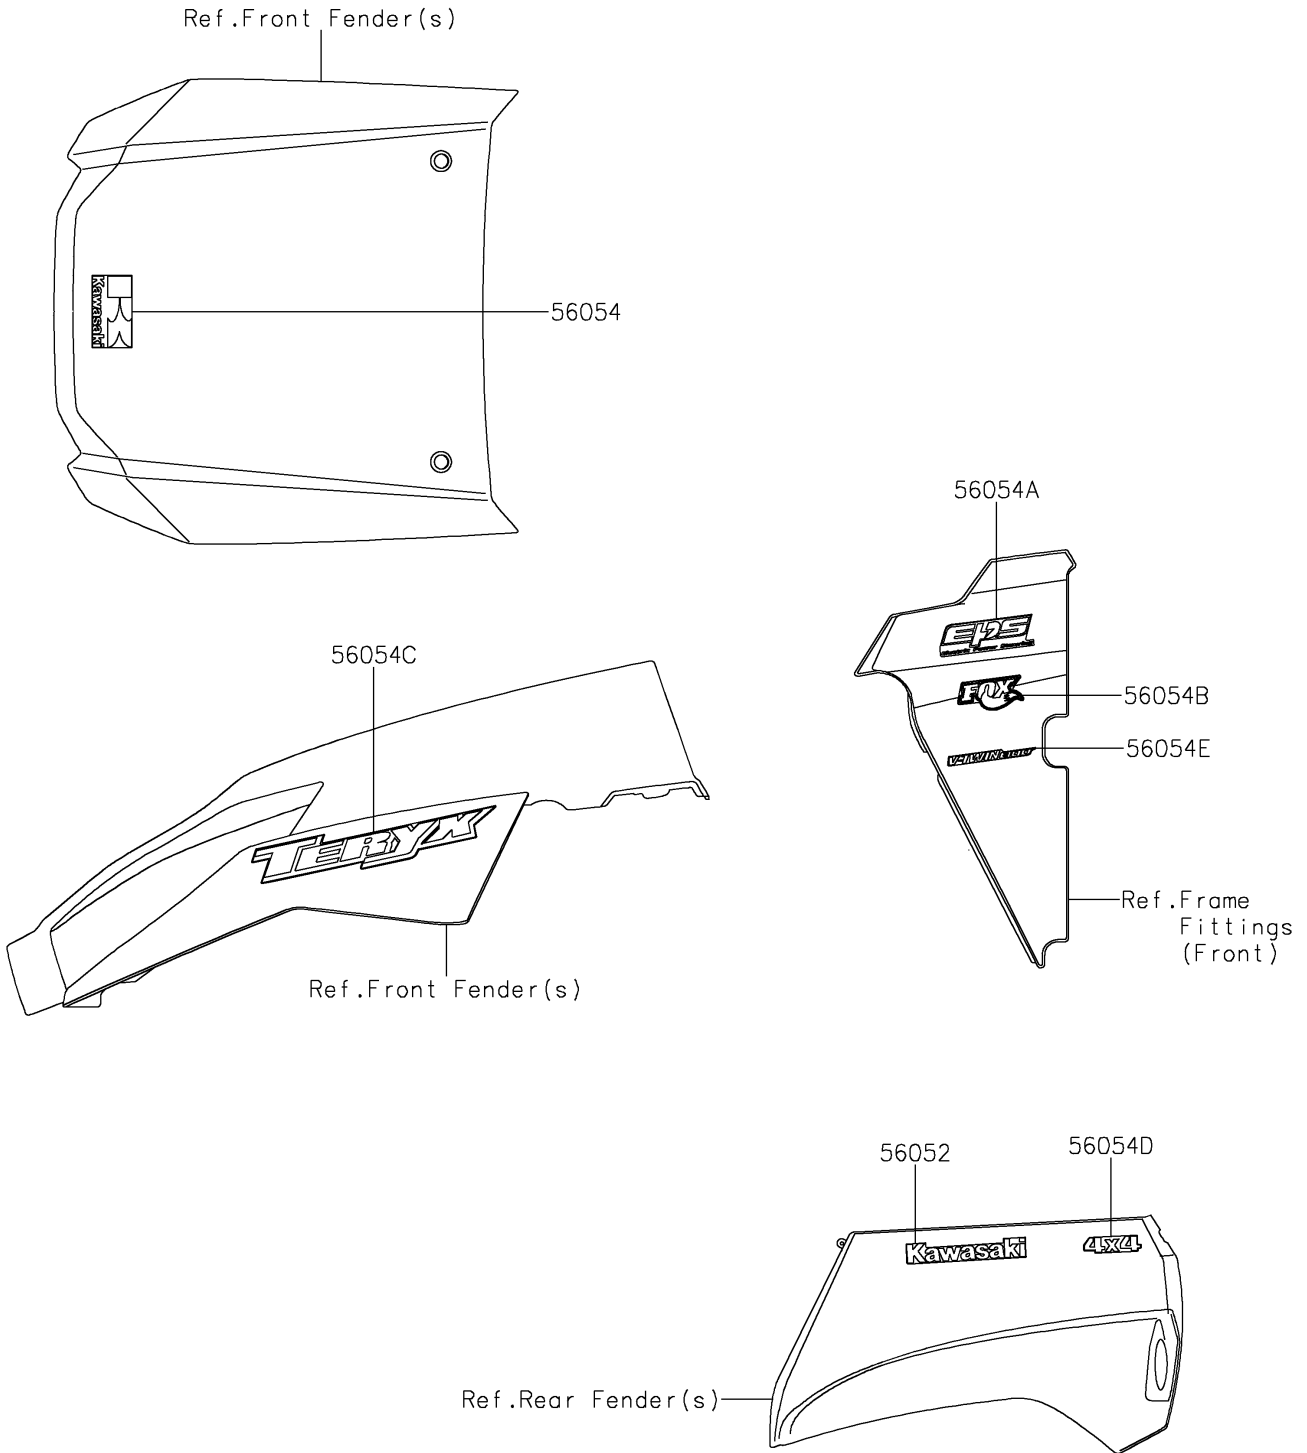

# 2021 TERYX® CAMO PARTS DIAGRAM

Decals

F2861

## 2021 TERYX® CAMO PARTS LIST

### Decals

ITEM NAME	PART NUMBER	QUANTITY
MARK,KAWASAKI (Ref # 56052)	56052-0437	2
MARK,FR FENDER,K (Ref # 56054)	56054-1263	1
MARK,SIDE GUARD,EPS (Ref # 56054A)	56054-1265	2
MARK,SIDE GUARD,FOX (Ref # 56054B)	56054-1266	2
MARK,FR FENDER,TERYX (Ref # 56054C)	56054-1847	2
MARK,RR FENDER,4X4 (Ref # 56054D)	56054-1848	2
MARK,SIDE GUARD,V-TWIN800 (Ref # 56054E)	56054-1865	2