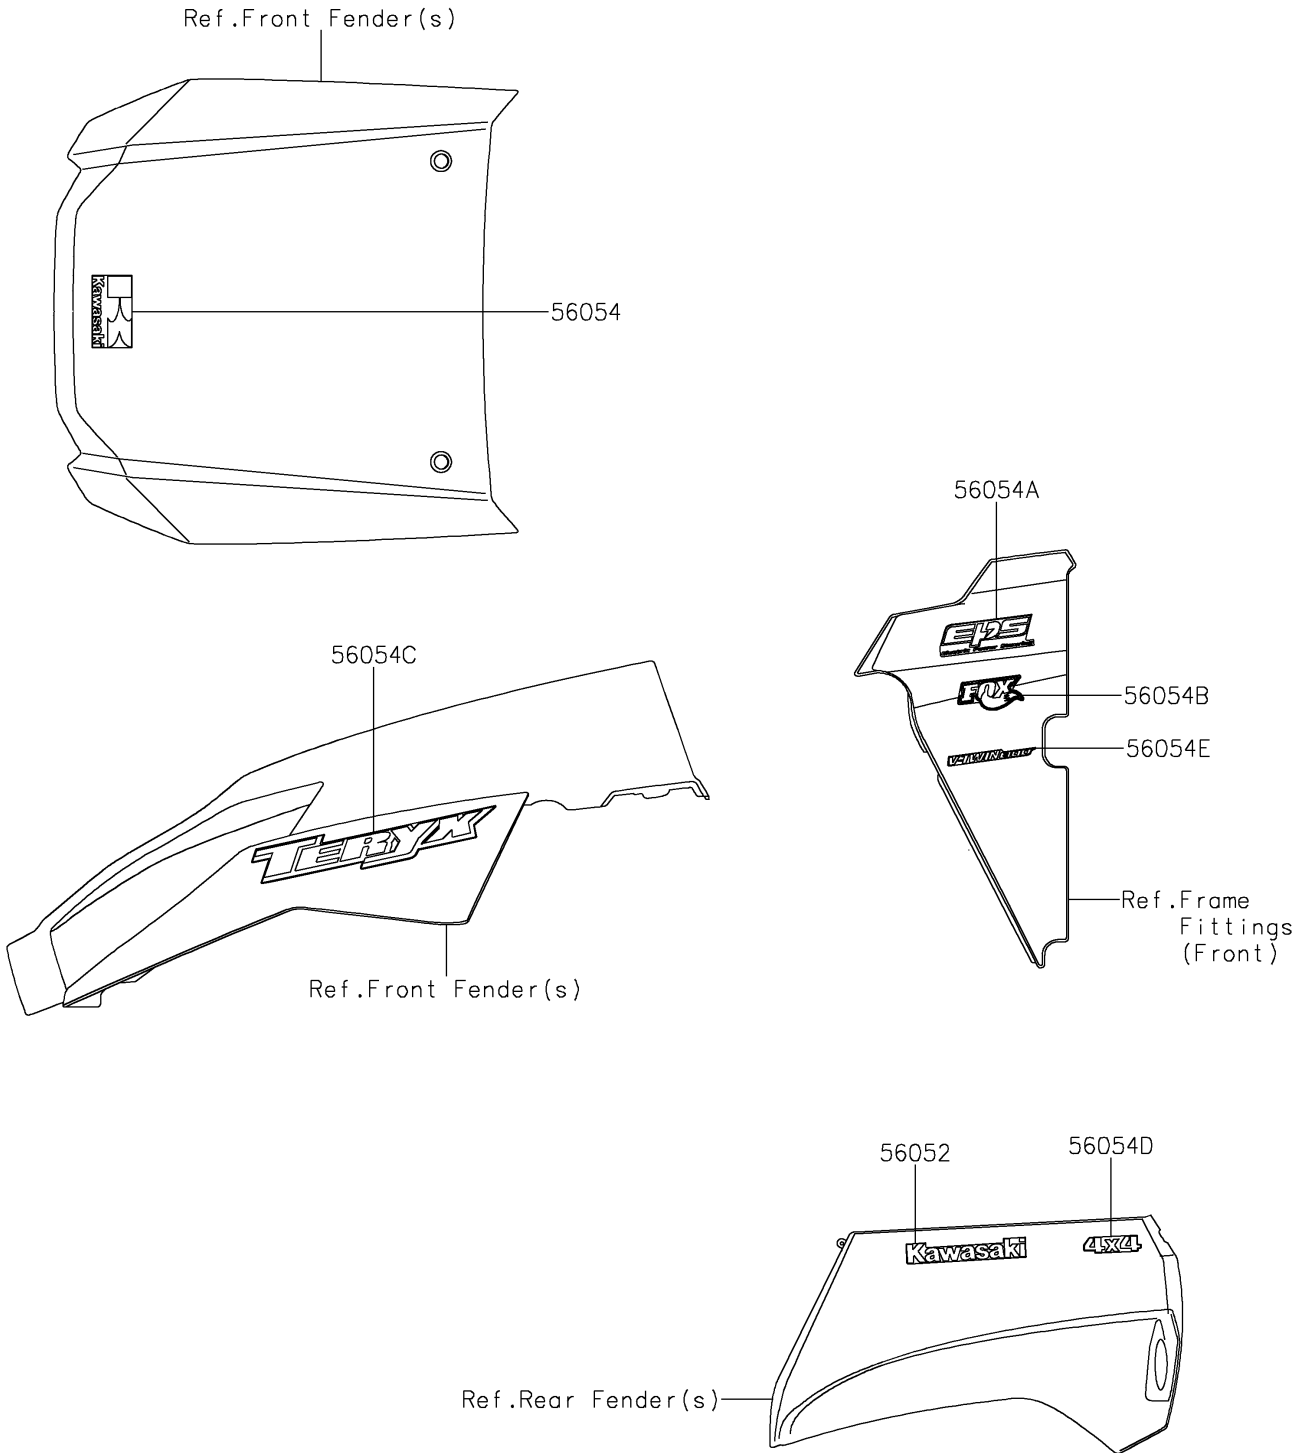

2021 TERYX® CAMO PARTS DIAGRAM

Decals

F2861

2021 TERYX® CAMO PARTS LIST

Decals

ITEM NAME	PART NUMBER	QUANTITY
MARK,KAWASAKI (Ref # 56052)	56052-0437	2
MARK,FR FENDER,K (Ref # 56054)	56054-1263	1
MARK,SIDE GUARD,EPS (Ref # 56054A)	56054-1265	2
MARK,SIDE GUARD,FOX (Ref # 56054B)	56054-1266	2
MARK,FR FENDER,TERYX (Ref # 56054C)	56054-1847	2
MARK,RR FENDER,4X4 (Ref # 56054D)	56054-1848	2
MARK,SIDE GUARD,V-TWIN800 (Ref # 56054E)	56054-1865	2