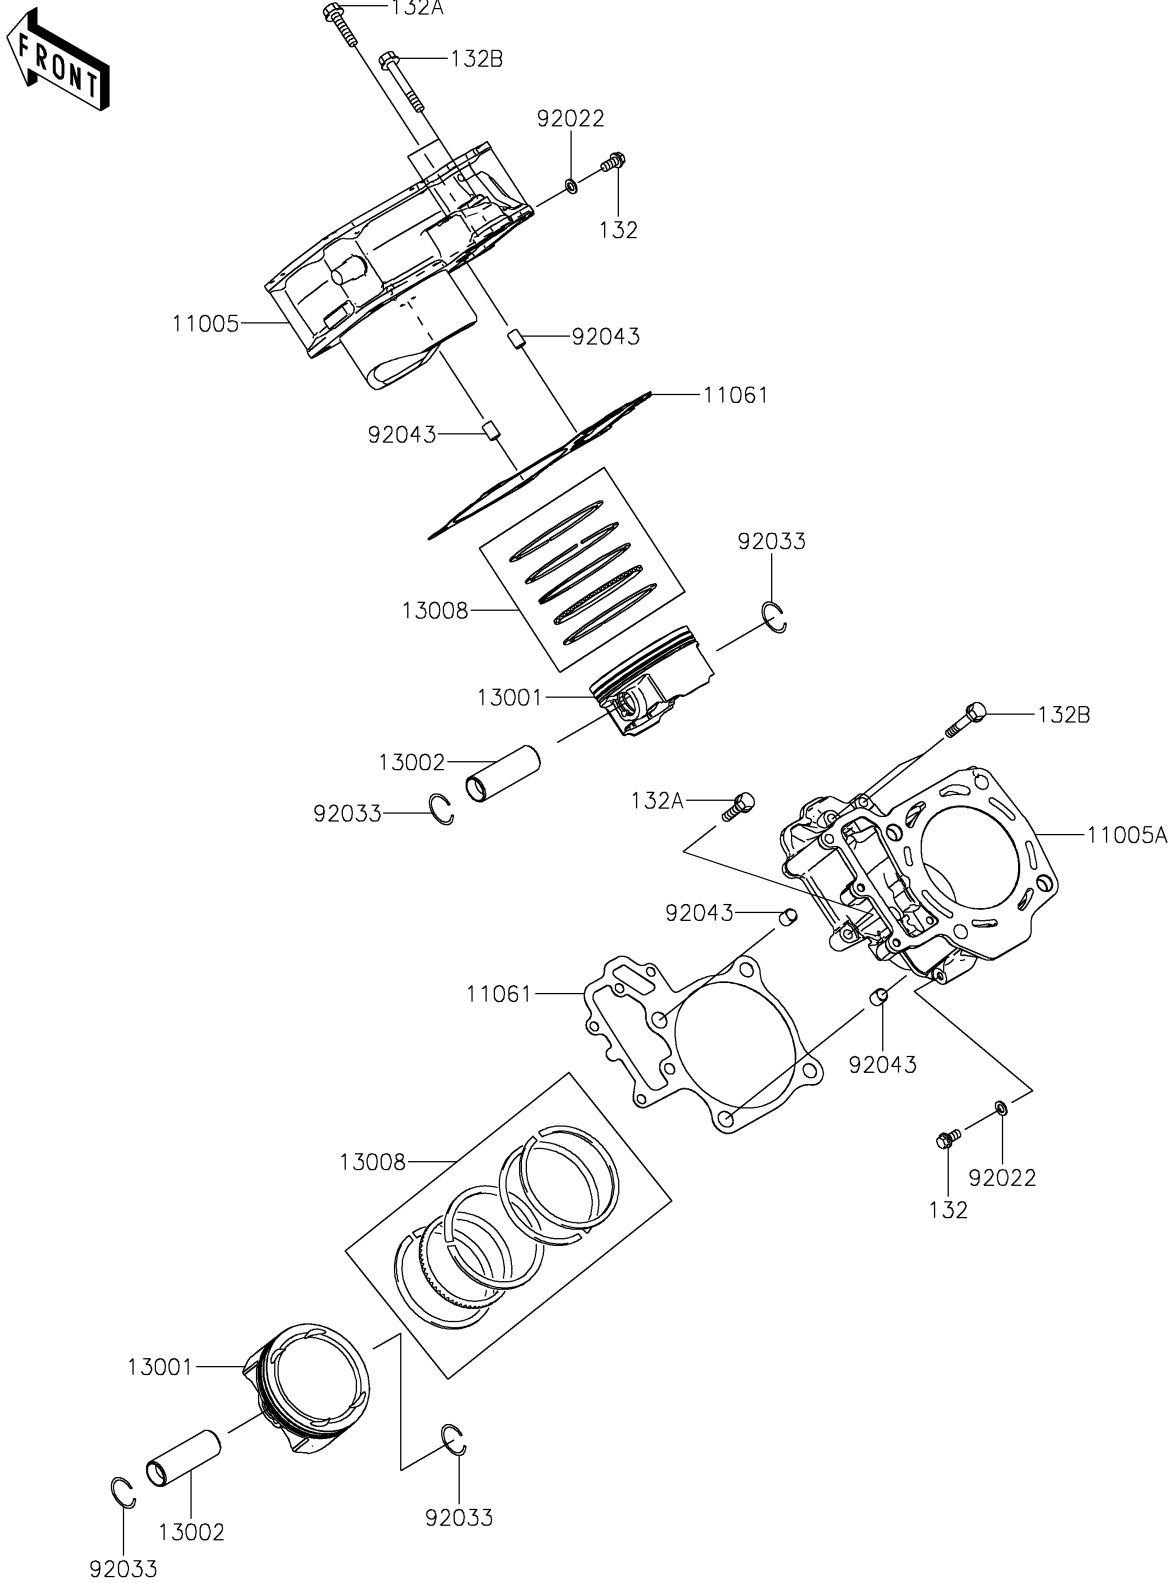

2021 TERYX4™ PARTS DIAGRAM

Cylinder/Piston(s)

E1120

2021 TERYX4™ PARTS LIST

Cylinder/Piston(s)

ITEM NAME	PART NUMBER	QUANTITY
CYLINDER-ENGINE,FR (Ref # 11005)	11005-0628	1
CYLINDER-ENGINE,RR (Ref # 11005A)	11005-0629	1
GASKET,CYLINDER BASE (Ref # 11061)	11061-0730	2
PISTON-ENGINE (Ref # 13001)	13001-0740	2
PIN-PISTON (Ref # 13002)	13002-0711	2
RING-SET-PISTON (Ref # 13008)	13008-0042	2
WASHER,6.2X11X1 (Ref # 92022)	92022-304	2
RING-SNAP (Ref # 92033)	92033-1207	4
PIN,10.1X12X14 (Ref # 92043)	92043-4009	4
BOLT-FLANGED-SMALL,6X12 (Ref # 132)	132BA0612	2
BOLT-FLANGED-SMALL,6X30 (Ref # 132A)	132BA0630	2
BOLT-FLANGED-SMALL,6X40 (Ref # 132B)	132BA0640	4