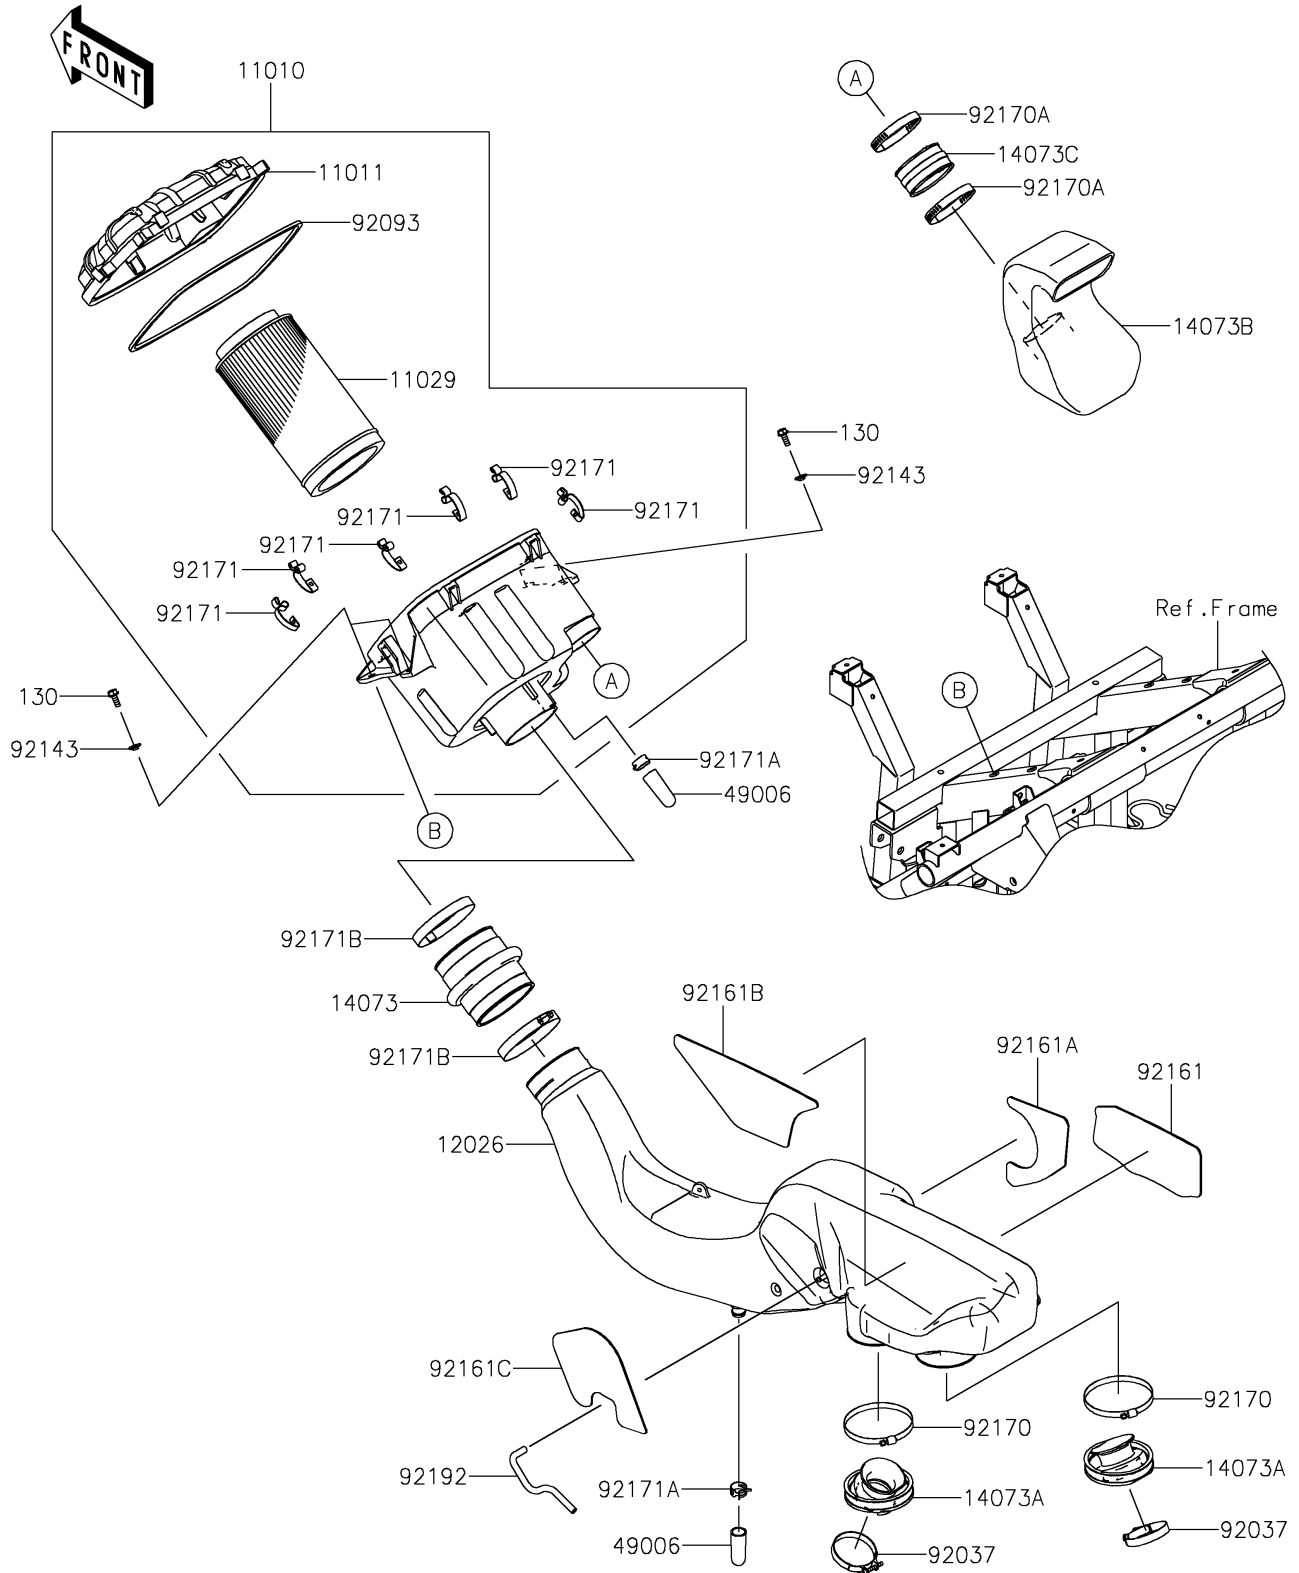

2021 TERYX4™ PARTS DIAGRAM

Air Cleaner

E1130

2021 TERYX4™ PARTS LIST

Air Cleaner

ITEM NAME	PART NUMBER	QUANTITY
FILTER-ASSY-AIR (Ref # 11010)	11010-0777	1
CASE-AIR FILTER (Ref # 11011)	11011-0784	1
ELEMENT-ASSY-AIR FILTER (Ref # 11029)	11029-0025	1
CHAMBER (Ref # 12026)	12026-0016	1
DUCT,JOINT,A/C SIDE (Ref # 14073)	14073-0757	1
DUCT,THROTTLE-CHAMBER (Ref # 14073A)	14073-0758	2
DUCT,INTAKE (Ref # 14073B)	14073-0767	1
DUCT,JOINT (Ref # 14073C)	14073-1775	1
BOOT (Ref # 49006)	49006-1351	2
CLAMP (Ref # 92037)	92037-1523	2
SEAL (Ref # 92093)	92093-0585	1
COLLAR (Ref # 92143)	92143-1087	4
DAMPER,CHAMBER,RH,RR (Ref # 92161)	92161-1518	1
DAMPER,CHAMBER,RH,FR (Ref # 92161A)	92161-1519	1
DAMPER,CHAMBER,LH,RR (Ref # 92161B)	92161-1520	1
DAMPER,CHAMBER,LH,FR (Ref # 92161C)	92161-1521	1
CLAMP (Ref # 92170)	92170-1676	2
CLAMP (Ref # 92170A)	92170-1764	2
CLAMP (Ref # 92171)	92171-0225	6
CLAMP (Ref # 92171A)	92171-1277	2
CLAMP (Ref # 92171B)	92171-3716	2
TUBE,4X8X143 (Ref # 92192)	92192-1230	1
BOLT-FLANGED,6X16 (Ref # 130)	130AA0616	4