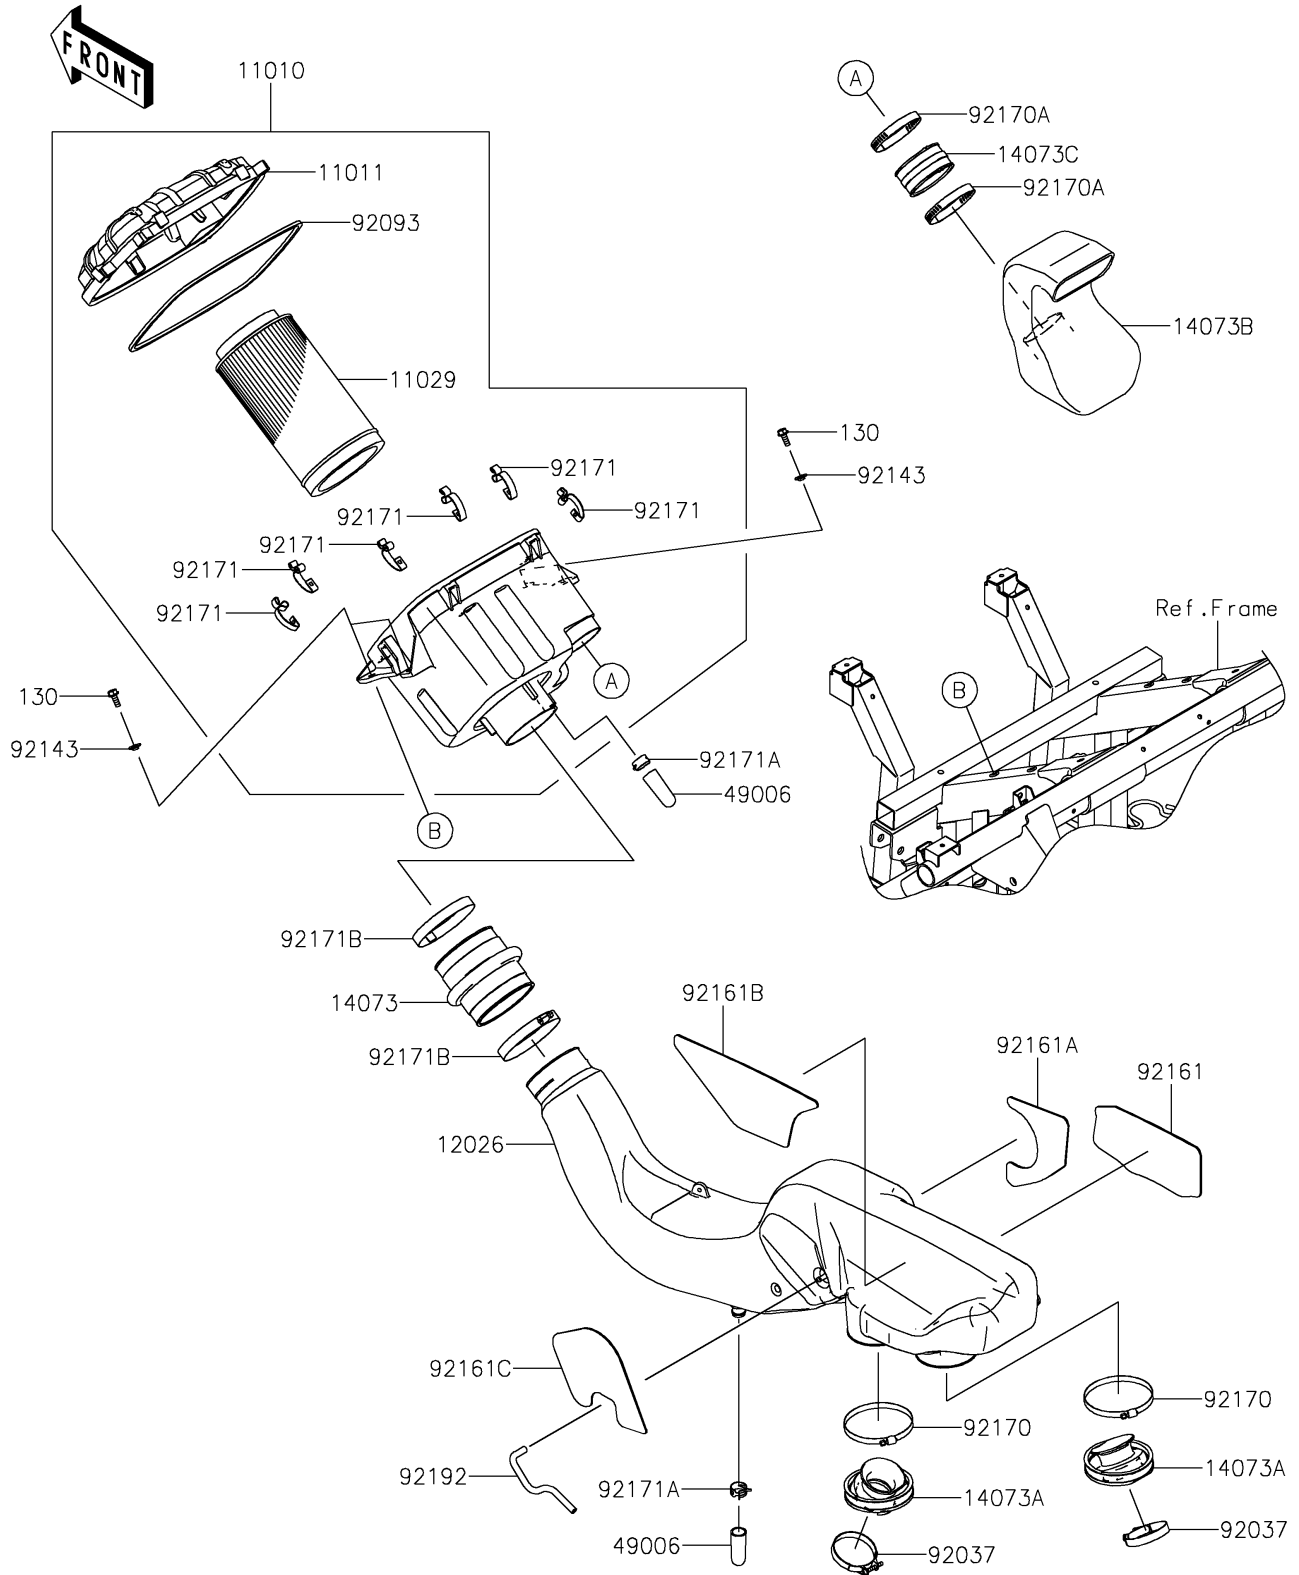

2021 TERYX4™ PARTS DIAGRAM

Air Cleaner

E1130

2021 TERYX4™ PARTS LIST

Air Cleaner

ITEM NAME	PART NUMBER	QUANTITY
FILTER-ASSY-AIR (Ref # 11010)	11010-0777	1
CASE-AIR FILTER (Ref # 11011)	11011-0784	1
ELEMENT-ASSY-AIR FILTER (Ref # 11029)	11029-0025	1
CHAMBER (Ref # 12026)	12026-0016	1
DUCT,JOINT,A/C SIDE (Ref # 14073)	14073-0757	1
DUCT,THROTTLE-CHAMBER (Ref # 14073A)	14073-0758	2
DUCT,INTAKE (Ref # 14073B)	14073-0767	1
DUCT,JOINT (Ref # 14073C)	14073-1775	1
BOOT (Ref # 49006)	49006-1351	2
CLAMP (Ref # 92037)	92037-1523	2
SEAL (Ref # 92093)	92093-0585	1
COLLAR (Ref # 92143)	92143-1087	4
DAMPER,CHAMBER,RH,RR (Ref # 92161)	92161-1518	1
DAMPER,CHAMBER,RH,FR (Ref # 92161A)	92161-1519	1
DAMPER,CHAMBER,LH,RR (Ref # 92161B)	92161-1520	1
DAMPER,CHAMBER,LH,FR (Ref # 92161C)	92161-1521	1
CLAMP (Ref # 92170)	92170-1676	2
CLAMP (Ref # 92170A)	92170-1764	2
CLAMP (Ref # 92171)	92171-0225	6
CLAMP (Ref # 92171A)	92171-1277	2
CLAMP (Ref # 92171B)	92171-3716	2
TUBE,4X8X143 (Ref # 92192)	92192-1230	1
BOLT-FLANGED,6X16 (Ref # 130)	130AA0616	4