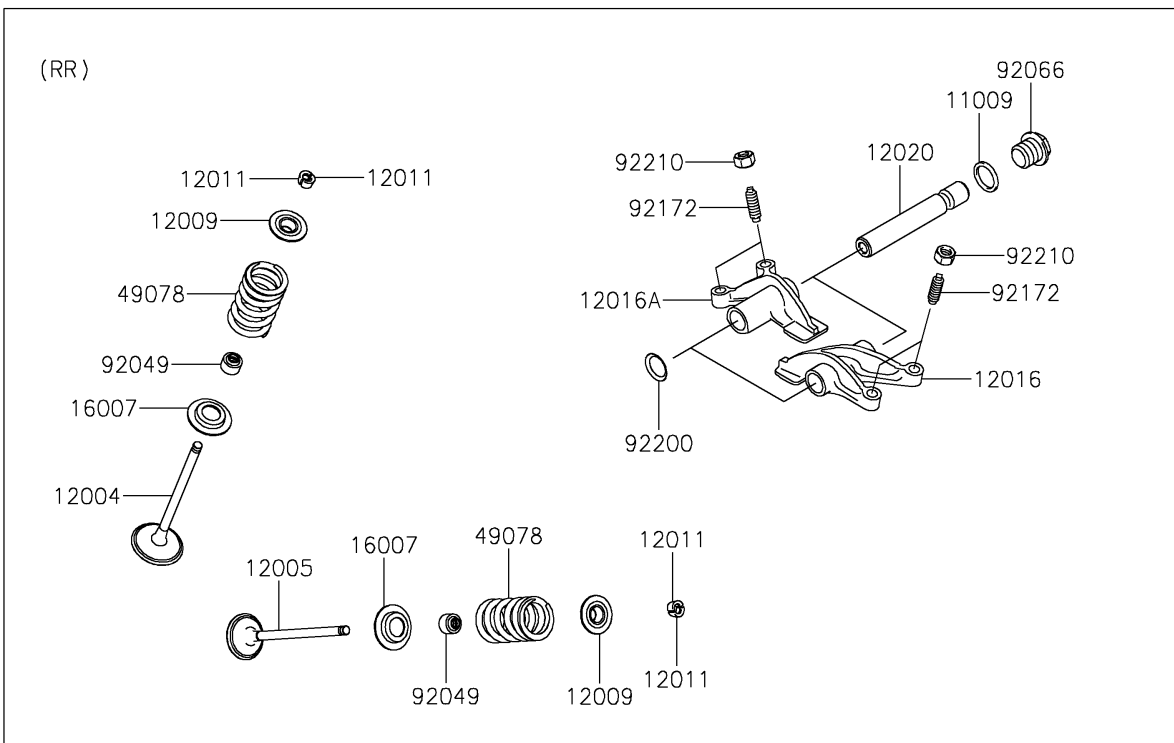

# 2021 TERYX4™ PARTS DIAGRAM

Valve(s)

E1210

## 2021 TERYX4™ PARTS LIST

Valve(s)

ITEM NAME	PART NUMBER	QUANTITY
GASKET,14X18X1.5 (Ref # 11009)	11009-1430	4
VALVE-INTAKE (Ref # 12004)	12004-0048	4
VALVE-EXHAUST (Ref # 12005)	12005-0047	4
RETAINER-VALVE SPRING (Ref # 12009)	12009-1056	8
COLLET (Ref # 12011)	12011-1051	16
ARM-ROCKER,EXHAUST (Ref # 12016)	12016-1128	2
ARM-ROCKER,INTAKE (Ref # 12016A)	12016-1129	2
SHAFT-ROCKER (Ref # 12020)	12020-0004	4
SEAT-SPRING (Ref # 16007)	16007-0703	8
SPRING-ENGINE VALVE (Ref # 49078)	49078-0014	8
SEAL-OIL,VSB58.558 (Ref # 92049)	92049-1218	8
PLUG,DRAIN (Ref # 92066)	92066-2196	4
SCREW,6MM (Ref # 92172)	92172-0737	8
WASHER,13X17X0.3 (Ref # 92200)	92200-0808	4
NUT,6MM (Ref # 92210)	92210-1490	8