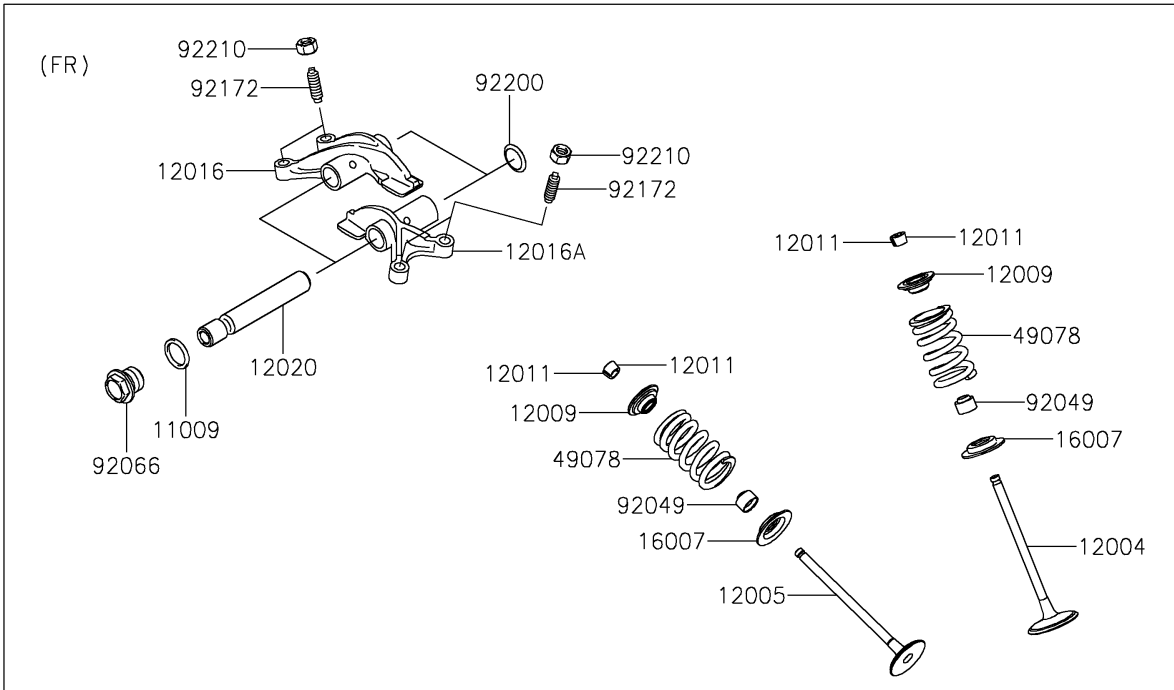

# 2021 TERYX4™ PARTS DIAGRAM

Valve(s)

E1210

## 2021 TERYX4™ PARTS LIST

Valve(s)

ITEM NAME	PART NUMBER	QUANTITY
GASKET,14X18X1.5 (Ref # 11009)	11009-1430	4
VALVE-INTAKE (Ref # 12004)	12004-0048	4
VALVE-EXHAUST (Ref # 12005)	12005-0047	4
RETAINER-VALVE SPRING (Ref # 12009)	12009-1056	8
COLLET (Ref # 12011)	12011-1051	16
ARM-ROCKER,EXHAUST (Ref # 12016)	12016-1128	2
ARM-ROCKER,INTAKE (Ref # 12016A)	12016-1129	2
SHAFT-ROCKER (Ref # 12020)	12020-0004	4
SEAT-SPRING (Ref # 16007)	16007-0703	8
SPRING-ENGINE VALVE (Ref # 49078)	49078-0014	8
SEAL-OIL,VSB58.558 (Ref # 92049)	92049-1218	8
PLUG,DRAIN (Ref # 92066)	92066-2196	4
SCREW,6MM (Ref # 92172)	92172-0737	8
WASHER,13X17X0.3 (Ref # 92200)	92200-0808	4
NUT,6MM (Ref # 92210)	92210-1490	8