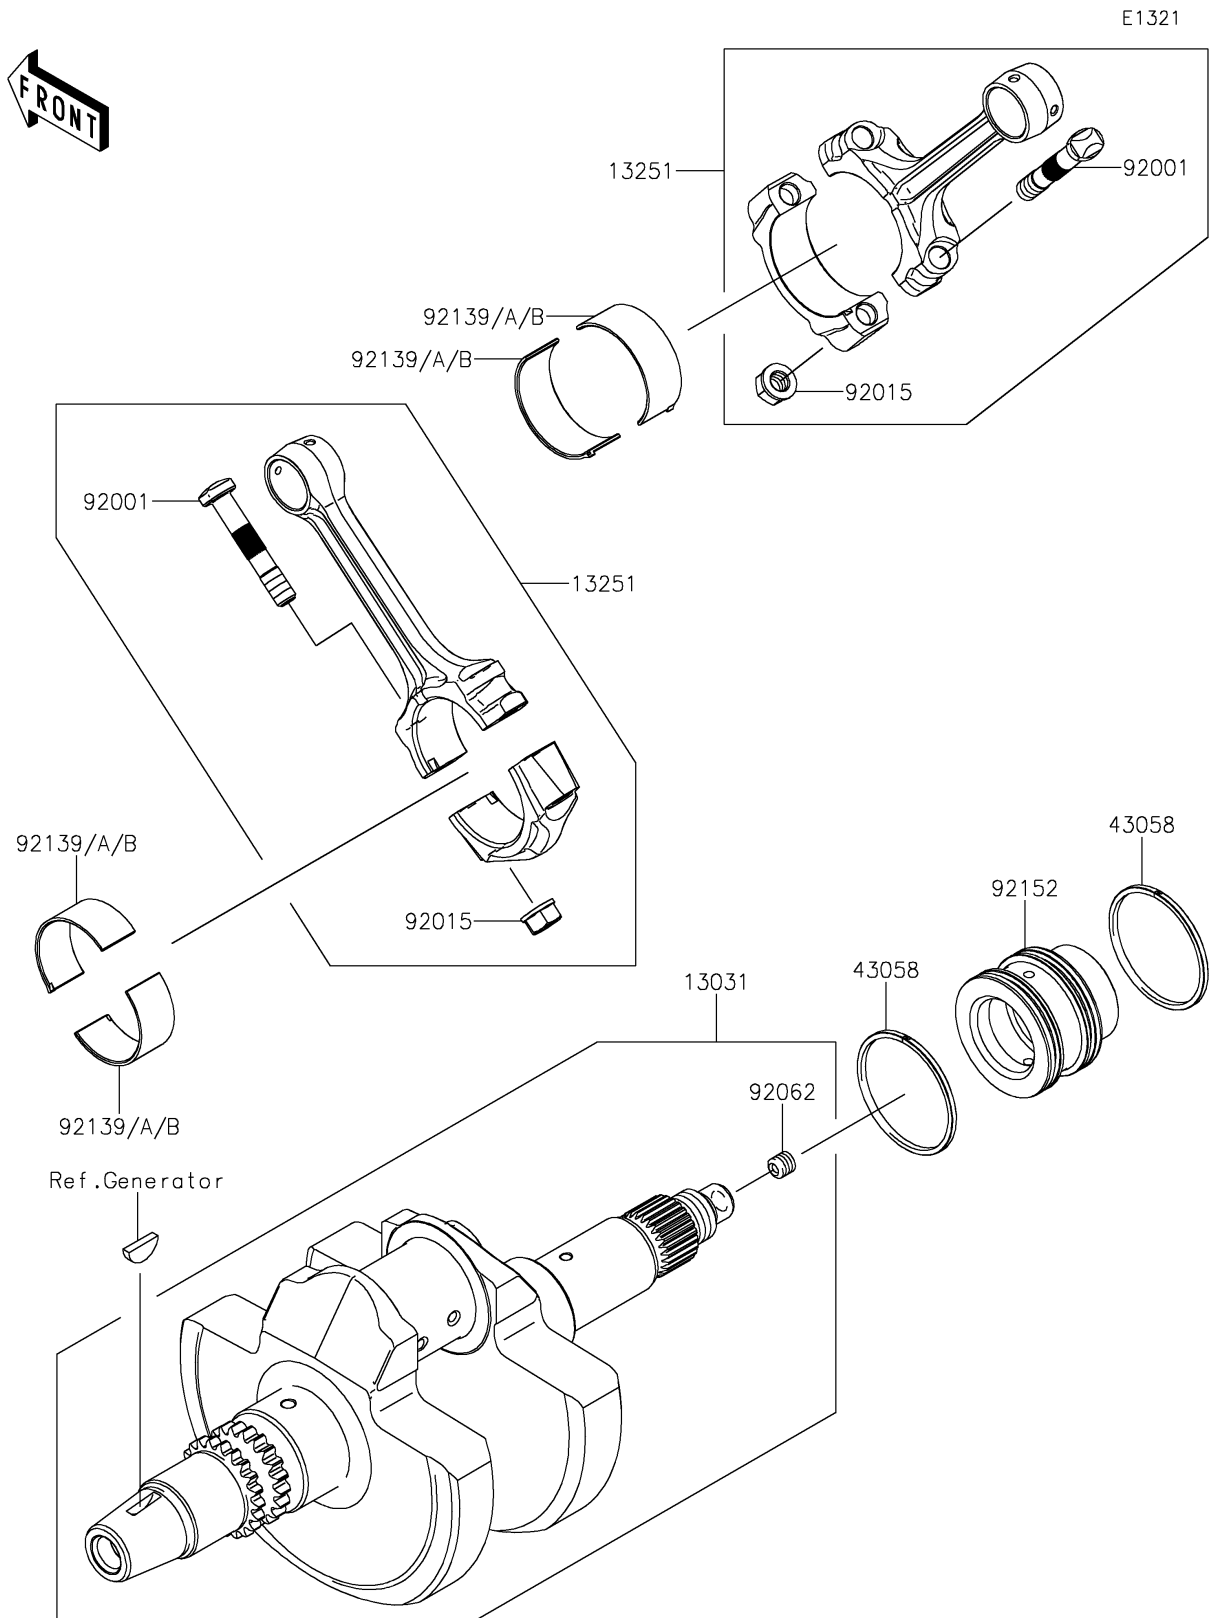

2021 TERYX4™ PARTS DIAGRAM

Crankshaft

2021 TERYX4™ PARTS LIST

Crankshaft

ITEM NAME	PART NUMBER	QUANTITY
CRANKSHAFT-COMP (Ref # 13031)	13031-0983	1
ROD-ASSY-CONNECTING (Ref # 13251)	13251-0709	2
RING (Ref # 43058)	43058-0702	2
BOLT,CONNECTING ROD (Ref # 92001)	92001-1980	4
NUT,FLANGED,8MM (Ref # 92015)	92015-1311	4
NOZZLE,8X8,SILVER (Ref # 92062)	92062-1082	1
BUSHING,CONNECTING ROD,GREEN (Ref # 92139)	92139-0764	AR
BUSHING,CONNECTING ROD,YELLOW (Ref # 92139A)	92139-0765	4
BUSHING,CONNECTING ROD,BROWN (Ref # 92139B)	92139-0766	AR
COLLAR,CRANK-CLUTCH (Ref # 92152)	92152-0956	1