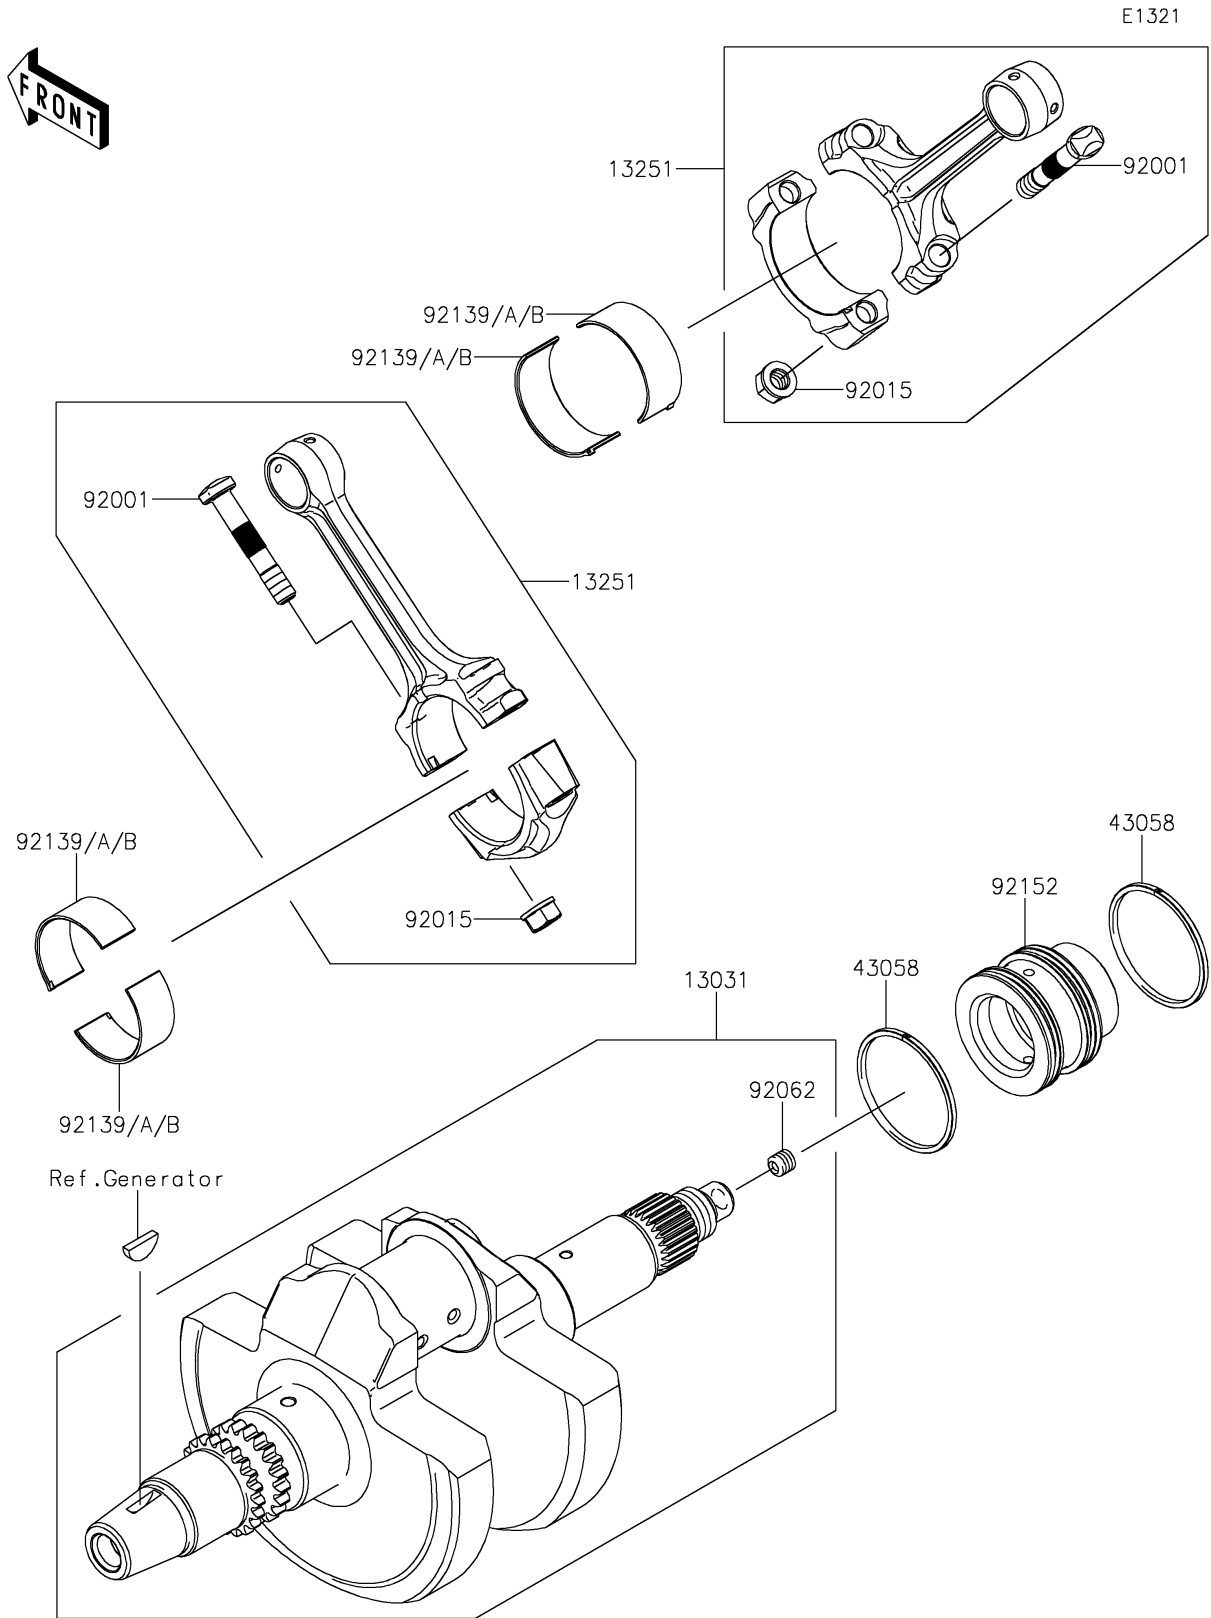

2021 TERYX4™ PARTS DIAGRAM

Crankshaft

2021 TERYX4™ PARTS LIST

Crankshaft

ITEM NAME	PART NUMBER	QUANTITY
CRANKSHAFT-COMP (Ref # 13031)	13031-0983	1
ROD-ASSY-CONNECTING (Ref # 13251)	13251-0709	2
RING (Ref # 43058)	43058-0702	2
BOLT,CONNECTING ROD (Ref # 92001)	92001-1980	4
NUT,FLANGED,8MM (Ref # 92015)	92015-1311	4
NOZZLE,8X8,SILVER (Ref # 92062)	92062-1082	1
BUSHING,CONNECTING ROD,GREEN (Ref # 92139)	92139-0764	AR
BUSHING,CONNECTING ROD,YELLOW (Ref # 92139A)	92139-0765	4
BUSHING,CONNECTING ROD,BROWN (Ref # 92139B)	92139-0766	AR
COLLAR,CRANK-CLUTCH (Ref # 92152)	92152-0956	1