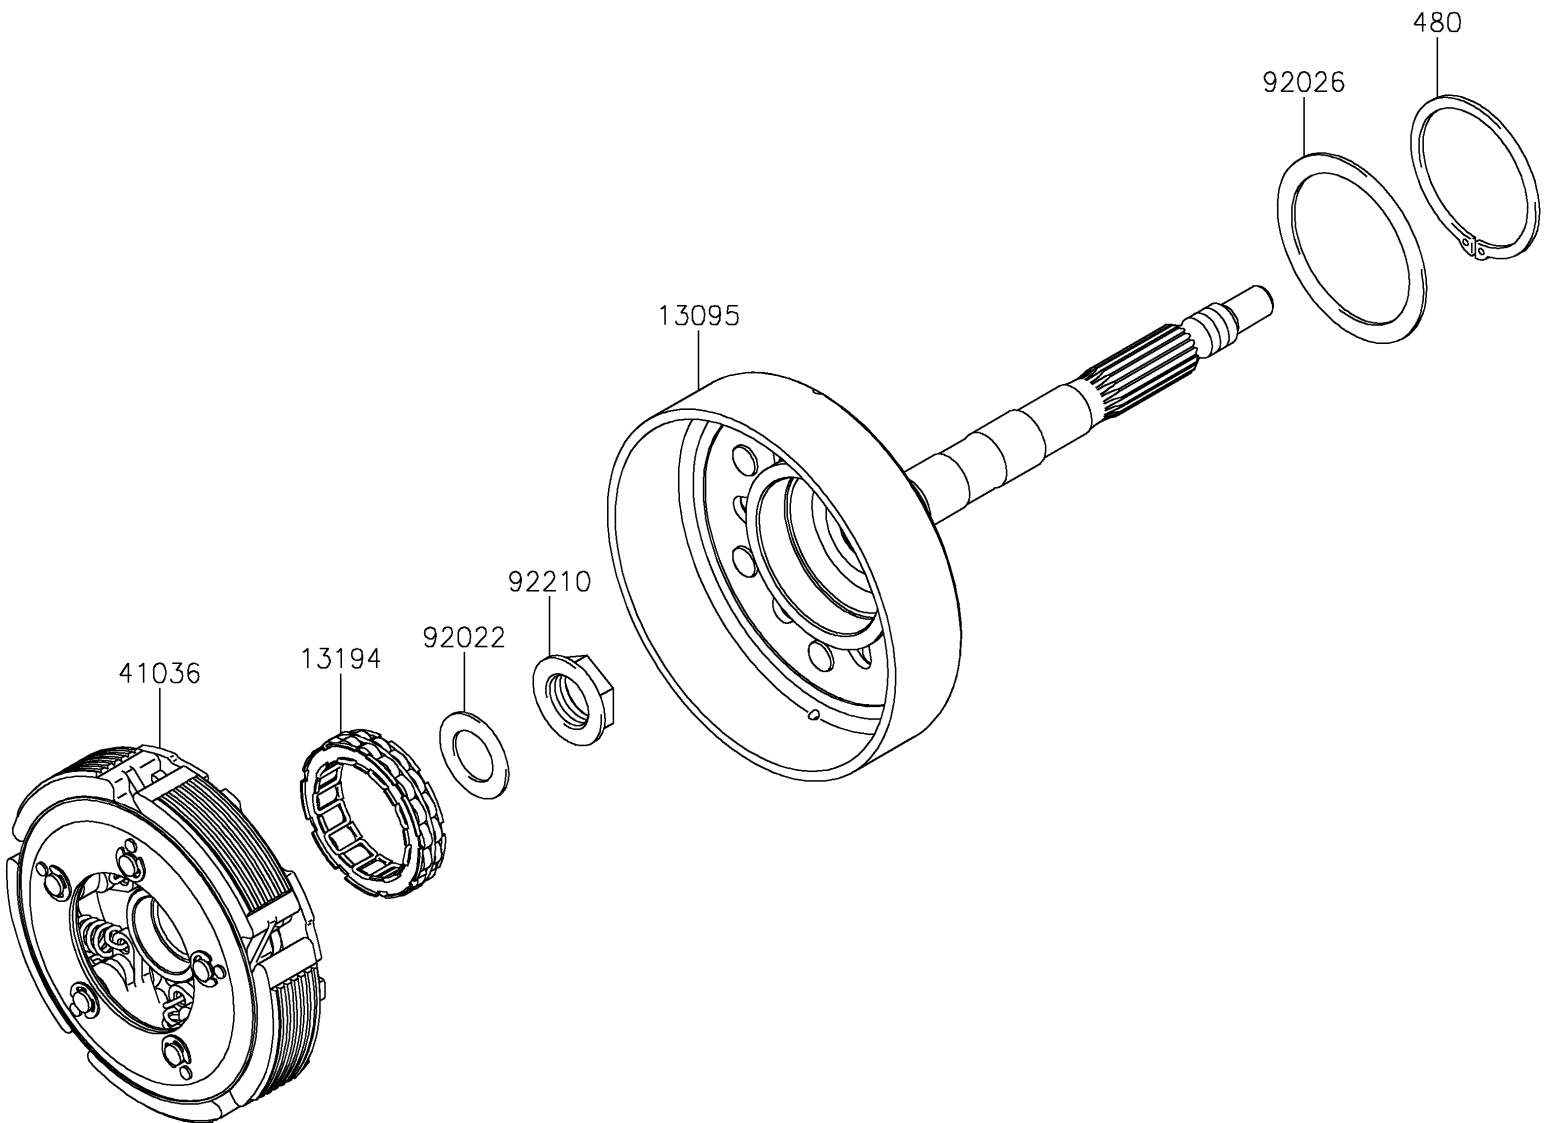

# 2021 TERYX4™ PARTS DIAGRAM

Clutch

E1350

## 2021 TERYX4™ PARTS LIST

### Clutch

ITEM NAME	PART NUMBER	QUANTITY
HOUSING-COMP-CLUTCH (Ref # 13095)	13095-0554	1
CLUTCH-ONEWAY (Ref # 13194)	13194-0555	1
HUB-ASSY (Ref # 41036)	41036-0639	1
WASHER,20.5X34X1.4 (Ref # 92022)	92022-168	1
SPACER (Ref # 92026)	92026-0710	1
NUT,20MM (Ref # 92210)	92210-0711	1
CIRCLIP-TYPE-C,60MM (Ref # 480)	480J6000	1