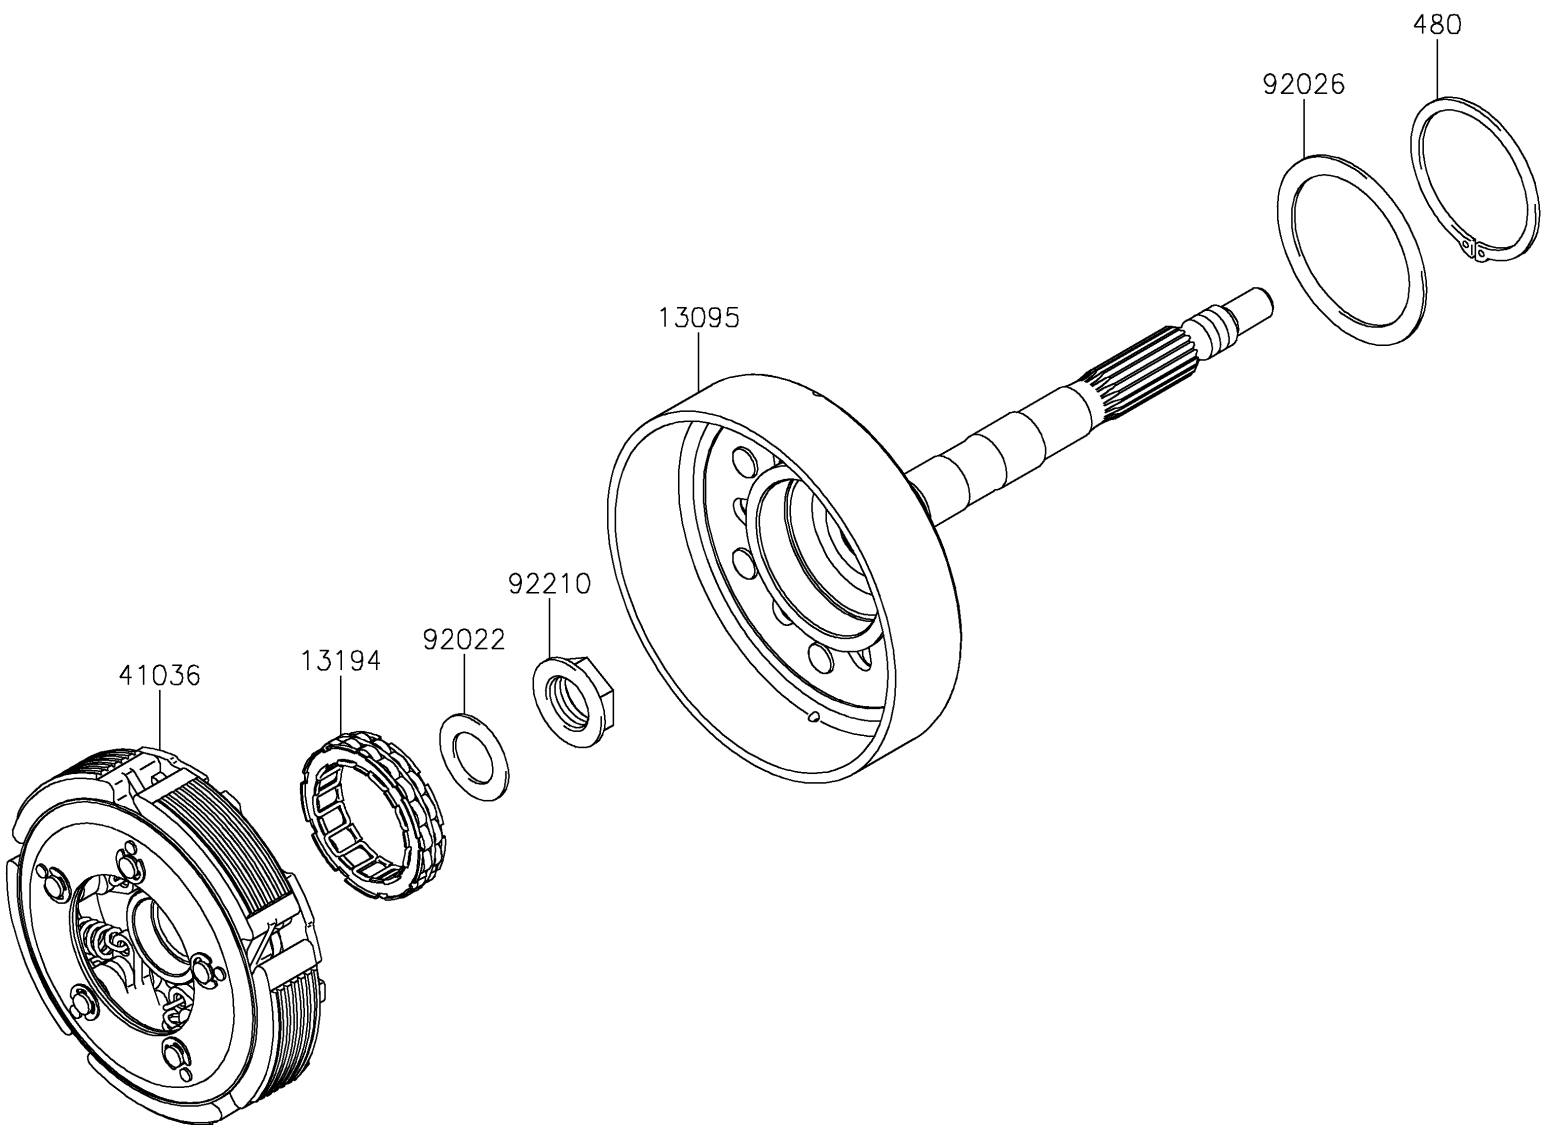

2021 TERYX4™ PARTS DIAGRAM

Clutch

E1350

2021 TERYX4™ PARTS LIST

Clutch

ITEM NAME	PART NUMBER	QUANTITY
HOUSING-COMP-CLUTCH (Ref # 13095)	13095-0554	1
CLUTCH-ONEWAY (Ref # 13194)	13194-0555	1
HUB-ASSY (Ref # 41036)	41036-0639	1
WASHER,20.5X34X1.4 (Ref # 92022)	92022-168	1
SPACER (Ref # 92026)	92026-0710	1
NUT,20MM (Ref # 92210)	92210-0711	1
CIRCLIP-TYPE-C,60MM (Ref # 480)	480J6000	1