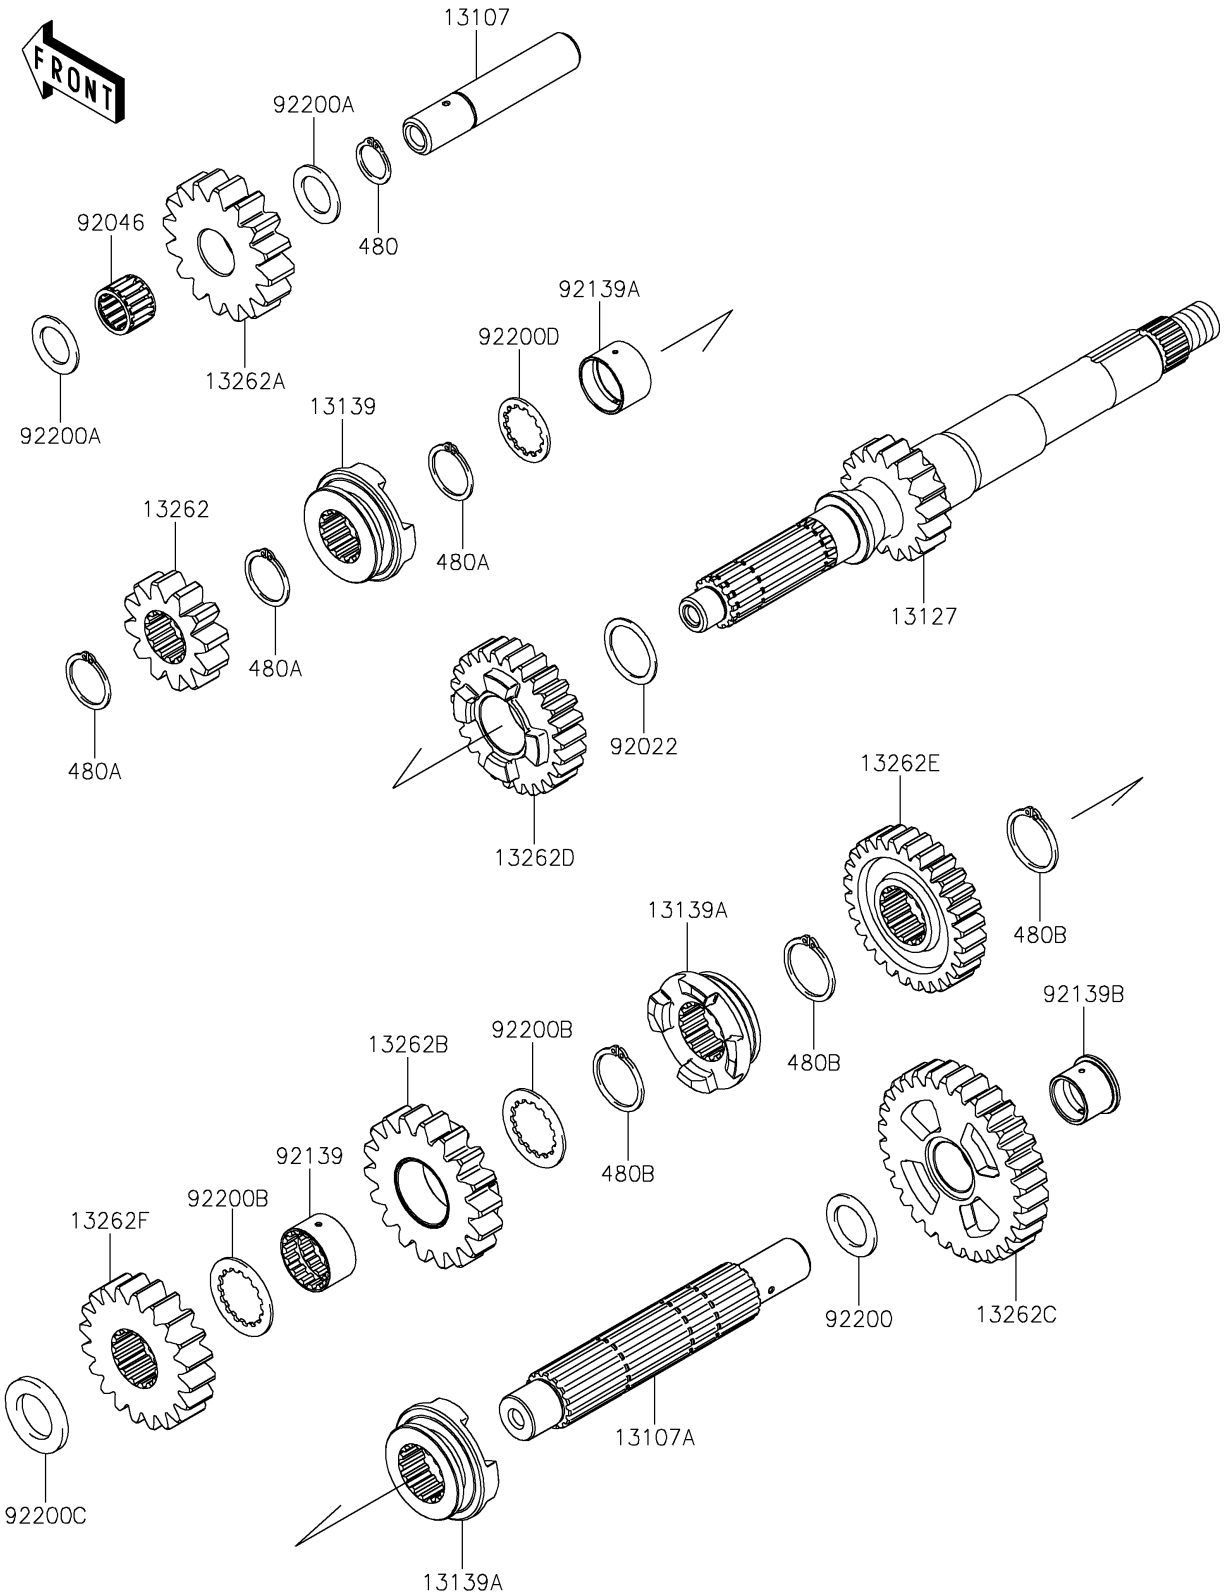

2021 TERYX4™ PARTS DIAGRAM

Transmission

E1361

2021 TERYX4™ PARTS LIST

Transmission

ITEM NAME	PART NUMBER	QUANTITY
SHAFT,REVERSE (Ref # 13107)	13107-0715	1
SHAFT,COUNTER (Ref # 13107A)	13107-0716	1
SHAFT-TRANSMISSION INPUT,17T (Ref # 13127)	13127-0654	1
SHIFTER,INPUT HI (Ref # 13139)	13139-0624	1
SHIFTER,OUTPUT (Ref # 13139A)	13139-0625	2
GEAR,INPUT REVERSE,12T (Ref # 13262)	13262-0861	1
GEAR,REVERSE IDLE,16T (Ref # 13262A)	13262-0862	1
GEAR,OUTPUT REVERSE,18T (Ref # 13262B)	13262-0865	1
GEAR,OUTPUT LOW,31T (Ref # 13262C)	13262-0867	1
GEAR,INPUT HI,26T (Ref # 13262D)	13262-1551	1
GEAR,OUTPUT HI,28T (Ref # 13262E)	13262-1552	1
GEAR,OUTPUT,19T (Ref # 13262F)	13262-1553	1
WASHER,25.3X32X1 (Ref # 92022)	92022-1800	1
BEARING-NEEDLE,182216E03 C3 (Ref # 92046)	92046-0605	1
BUSHING,25X28.3X16.7 (Ref # 92139)	92139-0107	1
BUSHING,25X28X17.8 (Ref # 92139A)	92139-0280	1
BUSHING,20X24X18.7 (Ref # 92139B)	92139-0707	1
WASHER,20.2X30X1.8 (Ref # 92200)	92200-0221	1
WASHER,18.2X28X1.5 (Ref # 92200A)	92200-0716	2
WASHER,28.5X38X1.5 (Ref # 92200B)	92200-0717	2
WASHER,22.2X36X3.6 (Ref # 92200C)	92200-0718	1
WASHER,25.2X31.0X1.5 (Ref # 92200D)	92200-1239	1
CIRCLIP-TYPE-C,18MM (Ref # 480)	480J1800	1
CIRCLIP-TYPE-C,24MM (Ref # 480A)	480J2400	3
CIRCLIP-TYPE-C,28MM (Ref # 480B)	480J2800	3